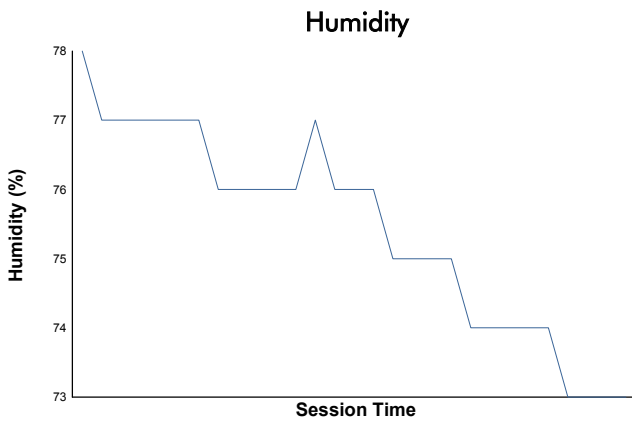

4 Hours of Barcelona Porsche Carrera Cup France Race 2

Weather Report

Track Status: **DRY**