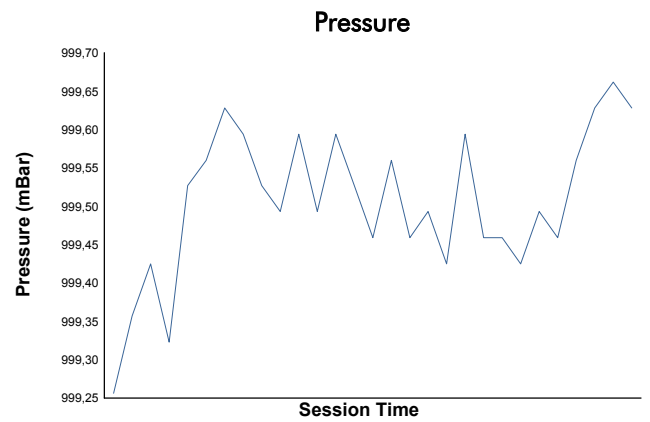

4 Hours of Barcelona Porsche Carrera Cup France Race 2

Weather Report

Track Status: **DRY**