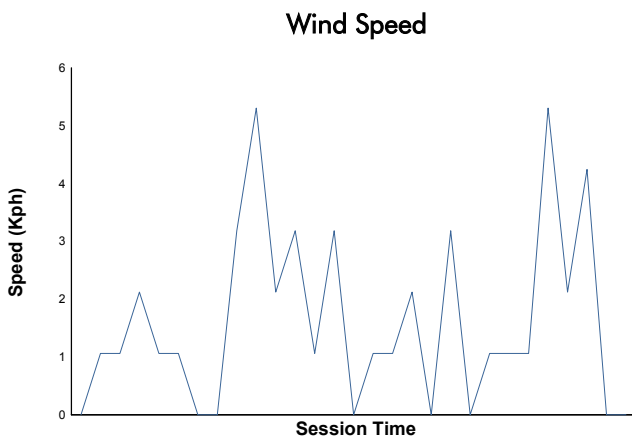

4 Hours of Barcelona Porsche Carrera Cup France Race 2

Weather Report

Track Status: **DRY**