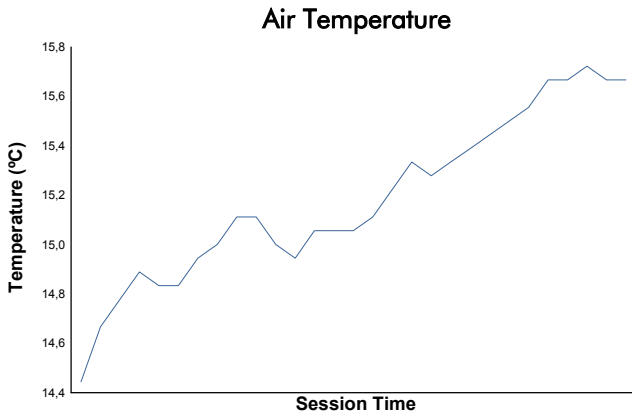

4 Hours of Barcelona Porsche Carrera Cup France Race 2

Weather Report

Track Status: **DRY**