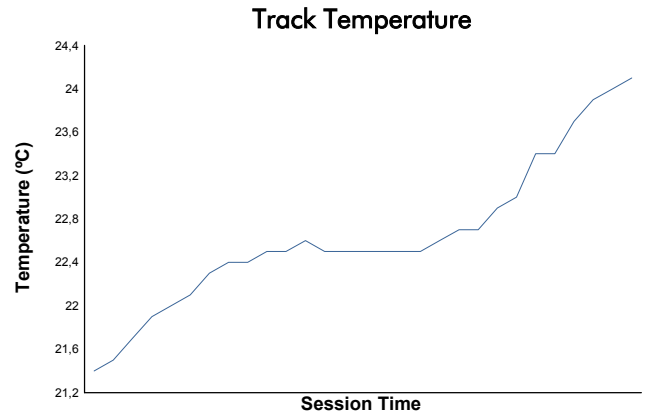

4 Hours of Barcelona Porsche Carrera Cup France Race 2

Weather Report

Track Status: **DRY**