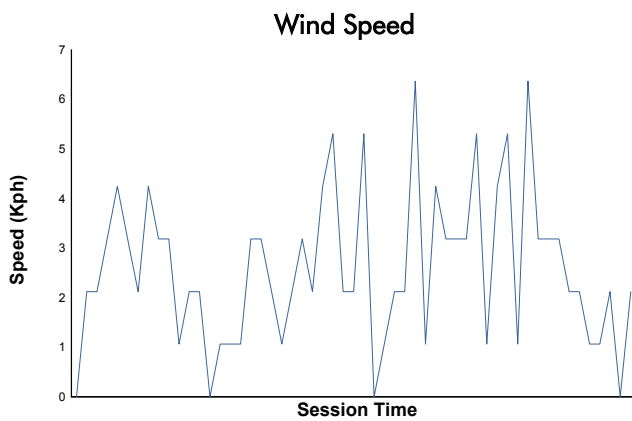

ELMS Collective Test Day
4 Hours of Algarve & 4 Hours of Portimao
Morning Test

Weather Report

Track Status: **WET**