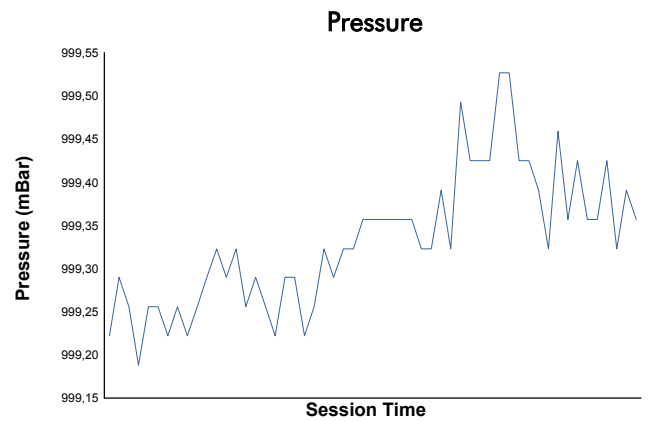

ELMS Collective Test Day
4 Hours of Algarve & 4 Hours of Portimao
Morning Test

Weather Report

Track Status: **WET**