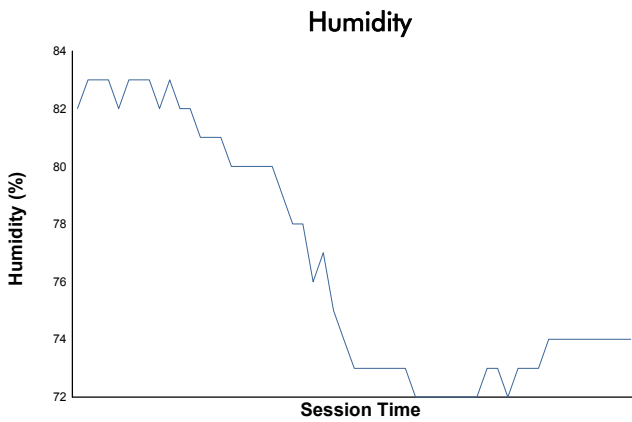

ELMS Collective Test Day
4 Hours of Algarve & 4 Hours of Portimao
Morning Test

Weather Report

Track Status: **WET**