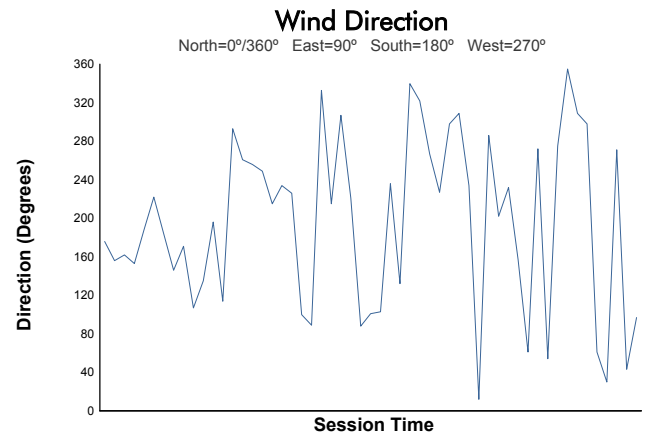

ELMS Collective Test Day
4 Hours of Algarve & 4 Hours of Portimao
Morning Test

Weather Report

Track Status: **WET**