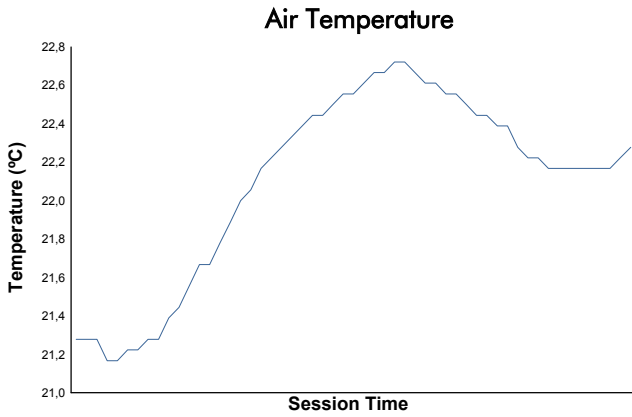

ELMS Collective Test Day
4 Hours of Algarve & 4 Hours of Portimao
Morning Test

Weather Report

Track Status: **WET**