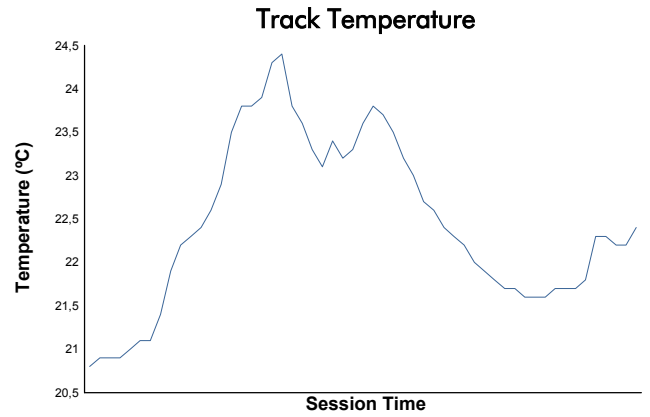

ELMS Collective Test Day
4 Hours of Algarve & 4 Hours of Portimao
Morning Test

Weather Report

Track Status: **WET**