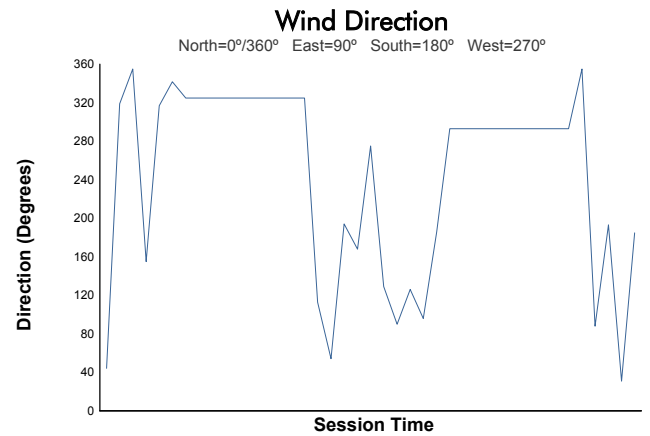

ELMS Collective Test Day
4 Hours of Algarve & 4 Hours of Portimao
Afternoon Test

Weather Report

Track Status: **WET**