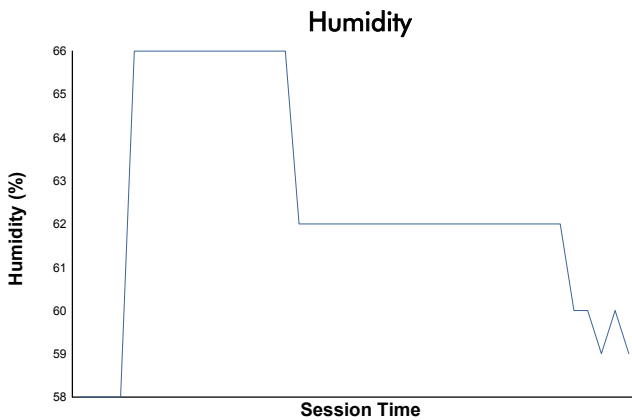

ELMS Collective Test Day
4 Hours of Algarve & 4 Hours of Portimao
Afternoon Test

Weather Report

Track Status: **WET**