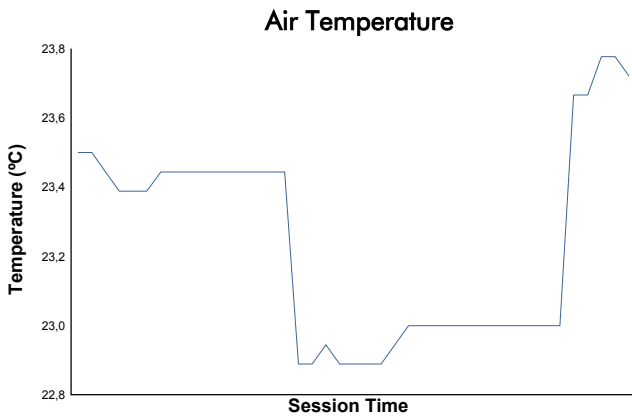

ELMS Collective Test Day
4 Hours of Algarve & 4 Hours of Portimao
Afternoon Test

Weather Report

Track Status: **WET**