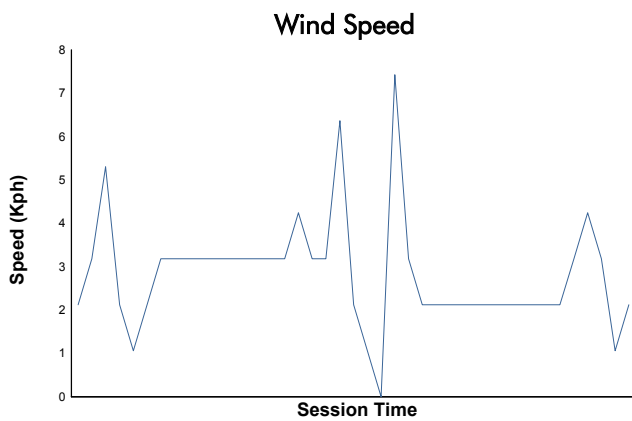

ELMS Collective Test Day
4 Hours of Algarve & 4 Hours of Portimao
Afternoon Test

Weather Report

Track Status: **WET**