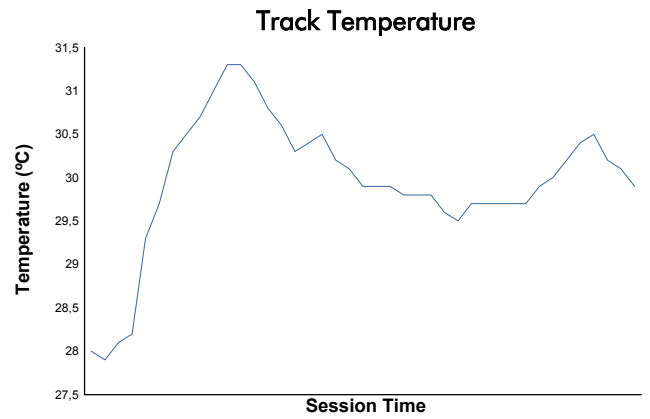

ELMS Collective Test Day
4 Hours of Algarve & 4 Hours of Portimao
Afternoon Test

Weather Report

Track Status: **WET**