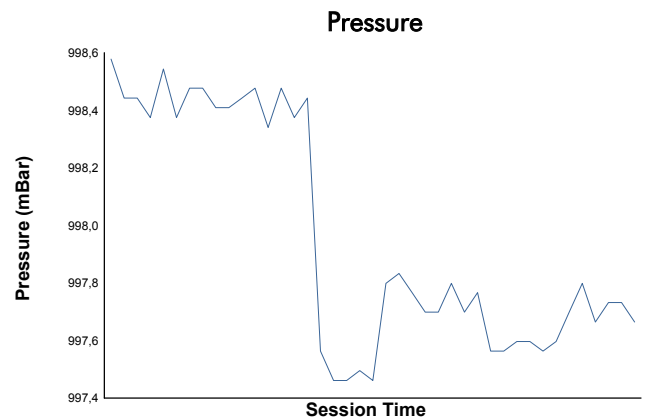

ELMS Collective Test Day
4 Hours of Algarve & 4 Hours of Portimao
Afternoon Test

Weather Report

Track Status: **WET**