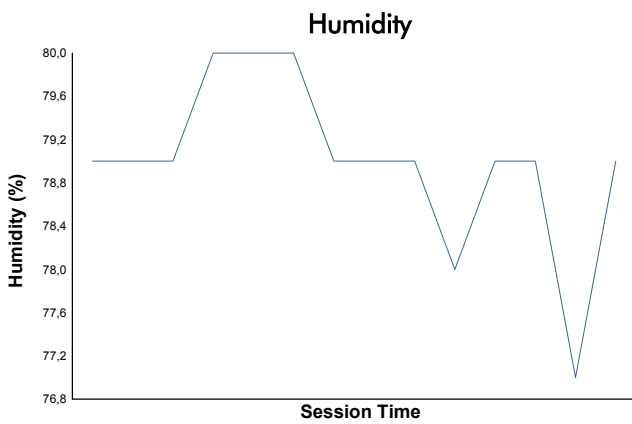

**European Le Mans Series**  
4 Hours of Algarve  
Qualifying Practice - LMGTE

**Weather Report**

Track Status: **WET**