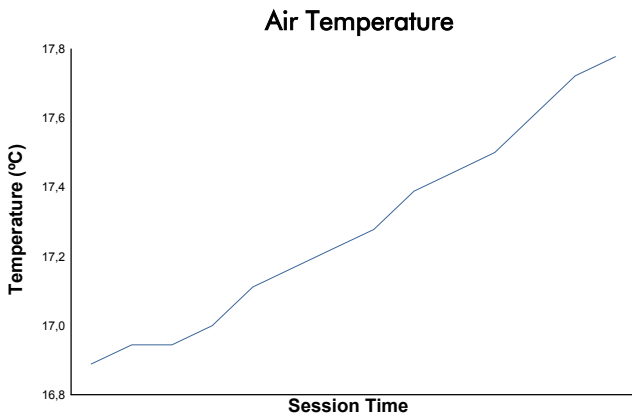

**European Le Mans Series**  
4 Hours of Algarve  
Qualifying Practice - LMGTE

**Weather Report**

Track Status: **WET**