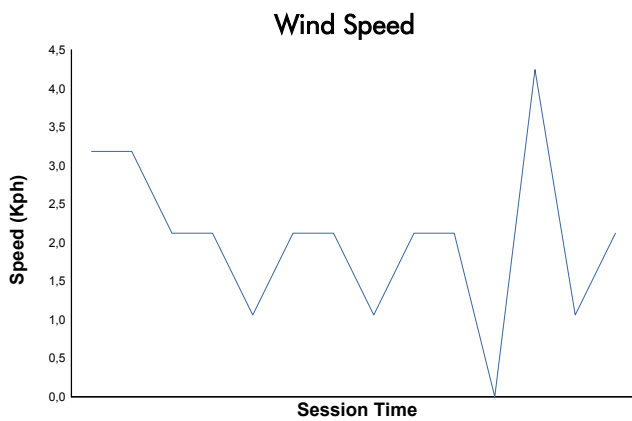

**European Le Mans Series**  
4 Hours of Algarve  
Qualifying Practice - LMGTE

**Weather Report**

Track Status: **WET**