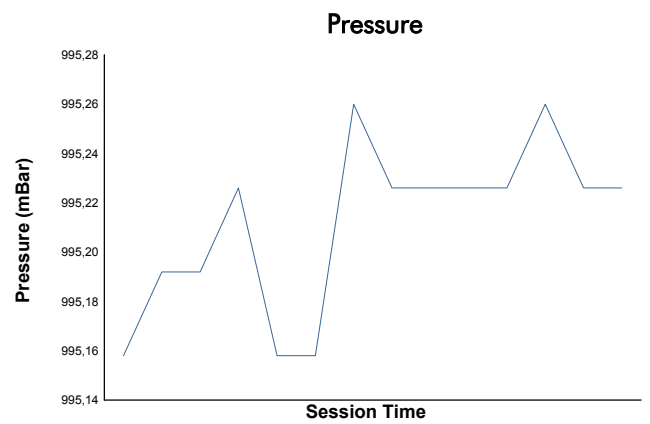

**European Le Mans Series**  
4 Hours of Algarve  
Qualifying Practice - LMGTE

**Weather Report**

Track Status: **WET**