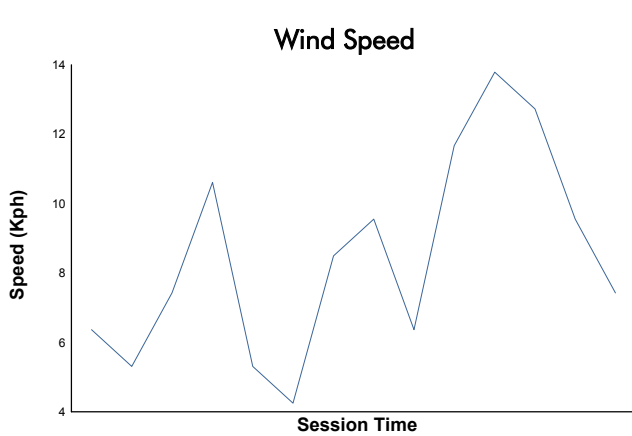

European Le Mans Series
4 Hours of Algarve
Qualifying Practice - LMP2 Pro/Am

Weather Report

Track Status: **WET**