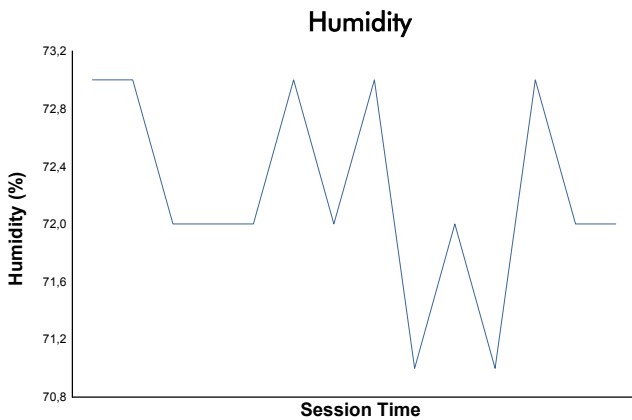

European Le Mans Series
4 Hours of Algarve
Qualifying Practice - LMP2 Pro/Am

Weather Report

Track Status: **WET**