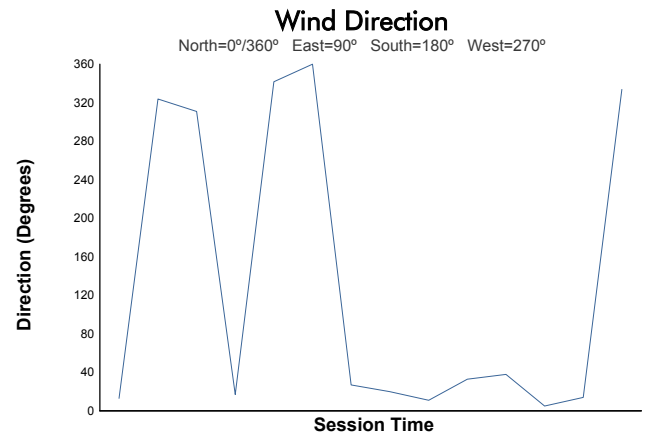

European Le Mans Series
4 Hours of Algarve
Qualifying Practice - LMP2 Pro/Am

Weather Report

Track Status: **WET**