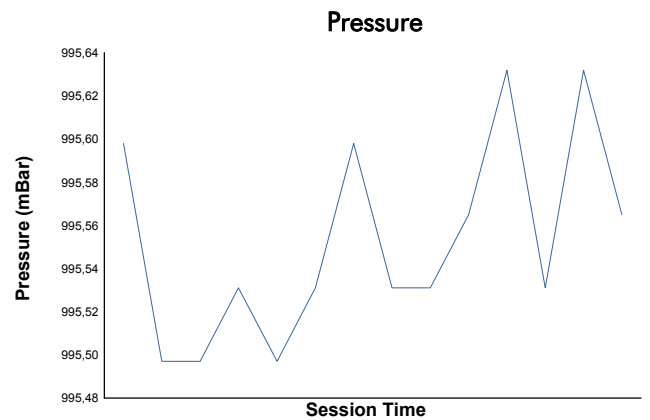

European Le Mans Series
4 Hours of Algarve
Qualifying Practice - LMP2 Pro/Am

Weather Report

Track Status: **WET**