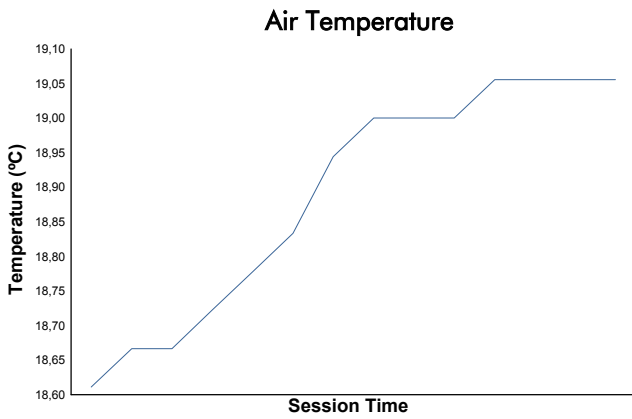

European Le Mans Series
4 Hours of Algarve
Qualifying Practice - LMP2 Pro/Am

Weather Report

Track Status: **WET**