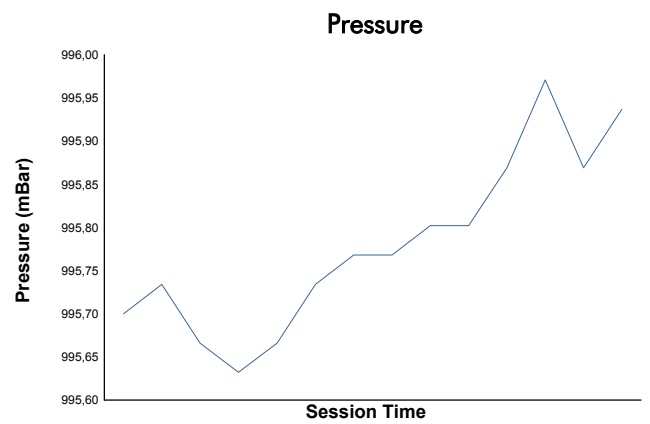

**European Le Mans Series**  
4 Hours of Algarve  
Qualifying Practice - LMP2

**Weather Report**

Track Status: **WET**