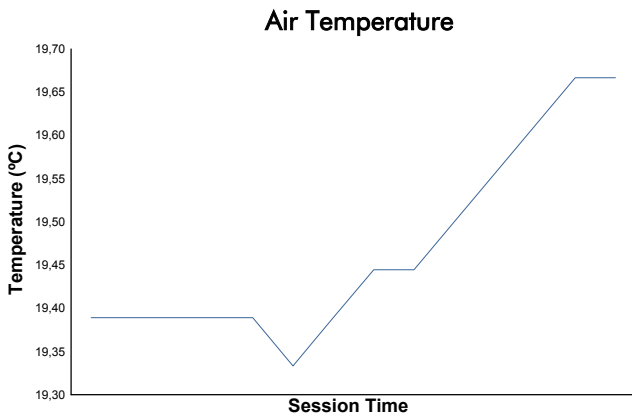

**European Le Mans Series**  
4 Hours of Algarve  
Qualifying Practice - LMP2

**Weather Report**

Track Status: **WET**