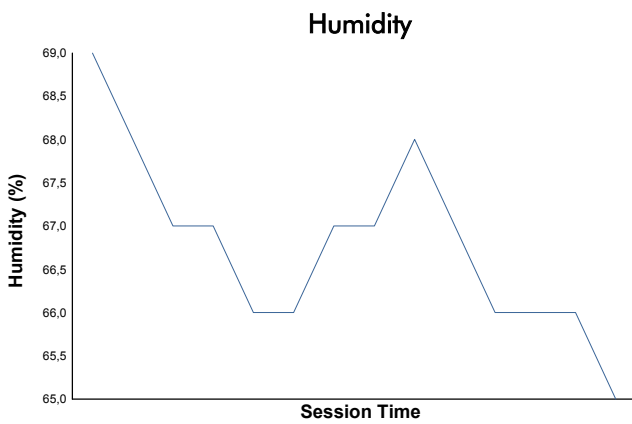

**European Le Mans Series**  
4 Hours of Algarve  
Qualifying Practice - LMP2

**Weather Report**

Track Status: **WET**