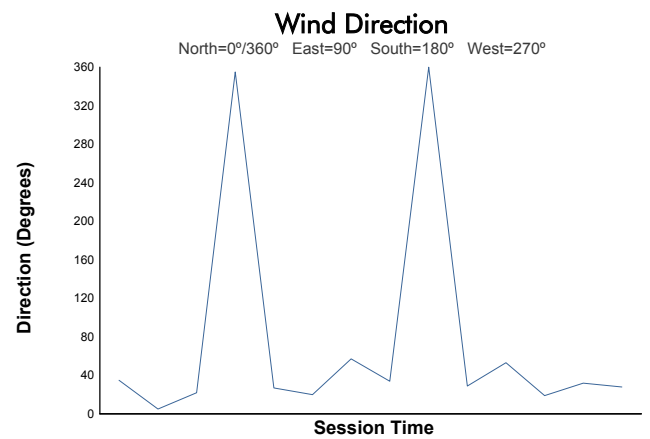

**European Le Mans Series**  
4 Hours of Algarve  
Qualifying Practice - LMP2

**Weather Report**

Track Status: **WET**