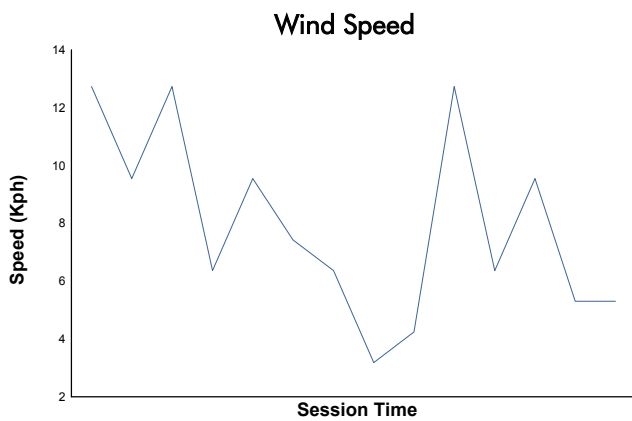

**European Le Mans Series**  
4 Hours of Algarve  
Qualifying Practice - LMP2

**Weather Report**

Track Status: **WET**