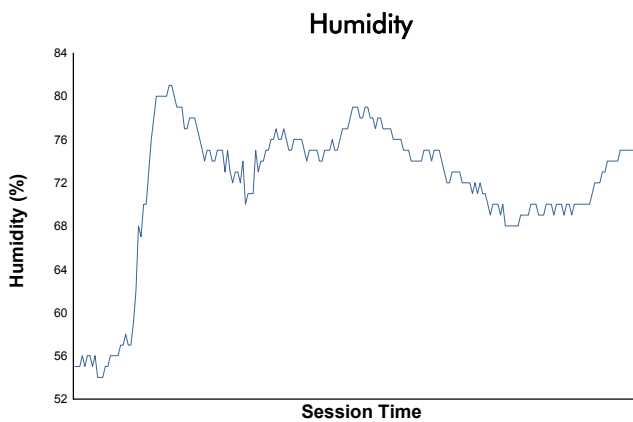

European Le Mans Series
4 Hours of Algarve
Race

Weather Report

Track Status: **WET**