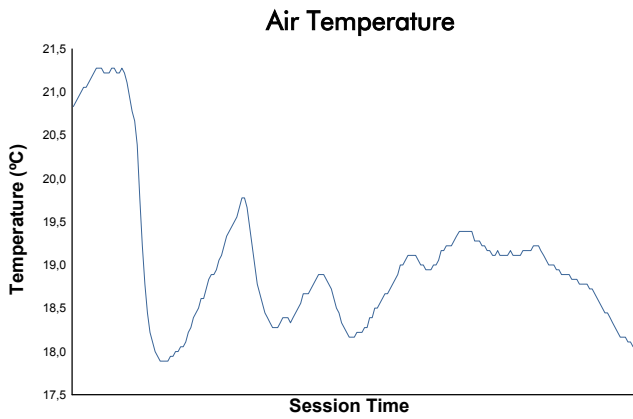

European Le Mans Series
4 Hours of Algarve
Race

Weather Report

Track Status: **WET**