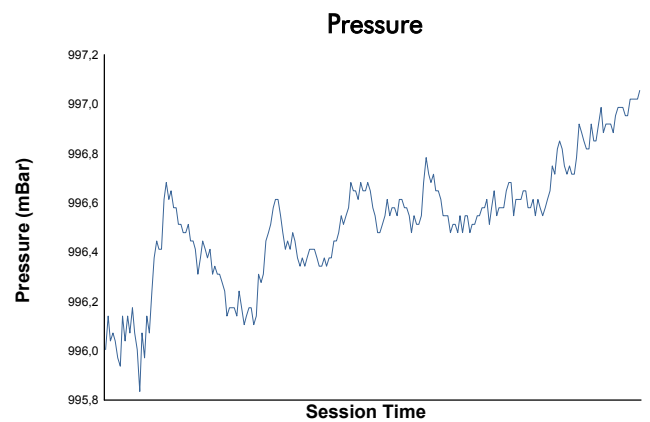

European Le Mans Series
4 Hours of Algarve
Race

Weather Report

Track Status: **WET**