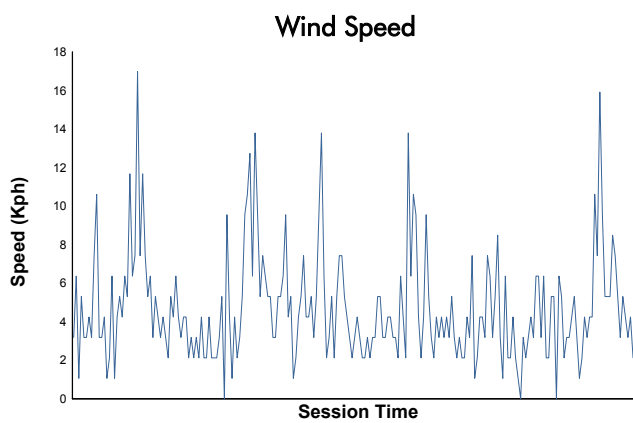

European Le Mans Series
4 Hours of Algarve
Race

Weather Report

Track Status: **WET**