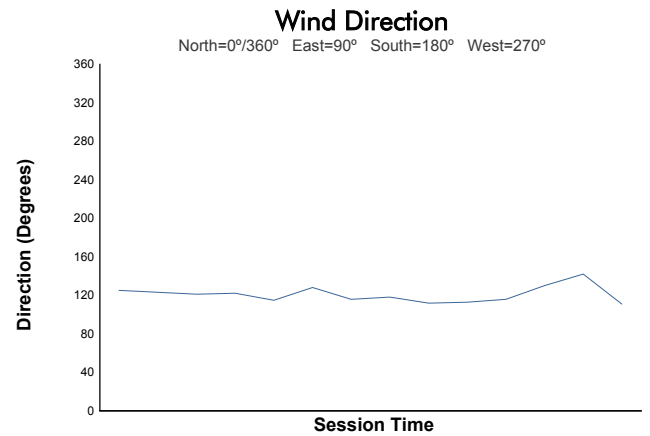

**European Le Mans Series**  
**4 Hours of Portimao**  
**Qualifying Practice - LMGTE**

**Weather Report**

Track Status: **WET**