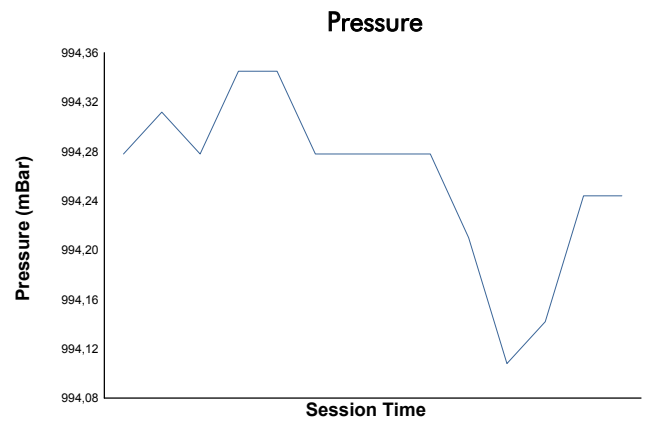

**European Le Mans Series**  
**4 Hours of Portimao**  
**Qualifying Practice - LMGTE**

**Weather Report**

Track Status: **WET**