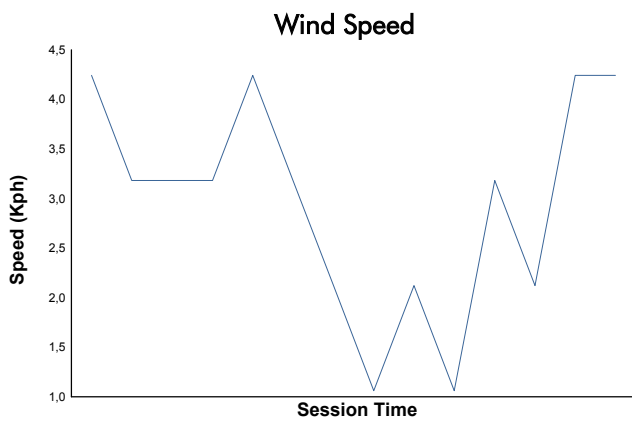

**European Le Mans Series**  
**4 Hours of Portimao**  
**Qualifying Practice - LMGTE**

**Weather Report**

Track Status: **WET**