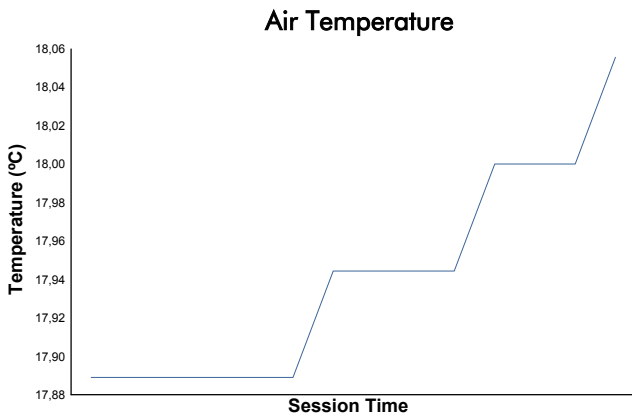

**European Le Mans Series**  
**4 Hours of Portimao**  
**Qualifying Practice - LMGTE**

**Weather Report**

Track Status: **WET**