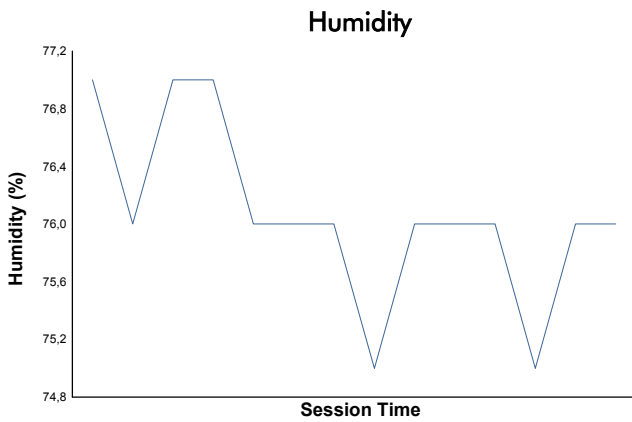

**European Le Mans Series**  
**4 Hours of Portimao**  
**Qualifying Practice - LMGTE**

**Weather Report**

Track Status: **WET**