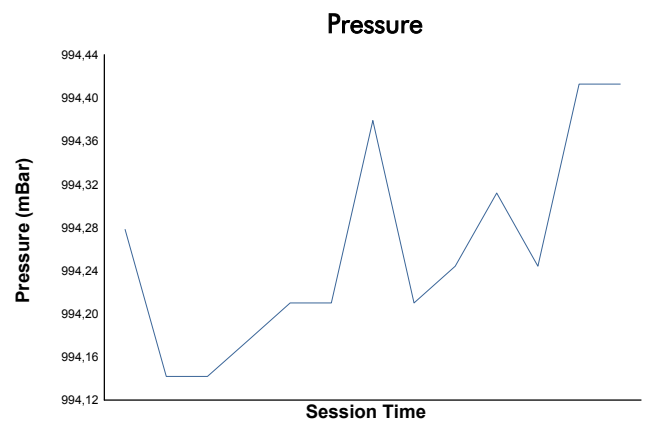

European Le Mans Series
4 Hours of Portimao
Qualifying Practice - LMP2 Pro/Am
Weather Report

Track Status: **WET**