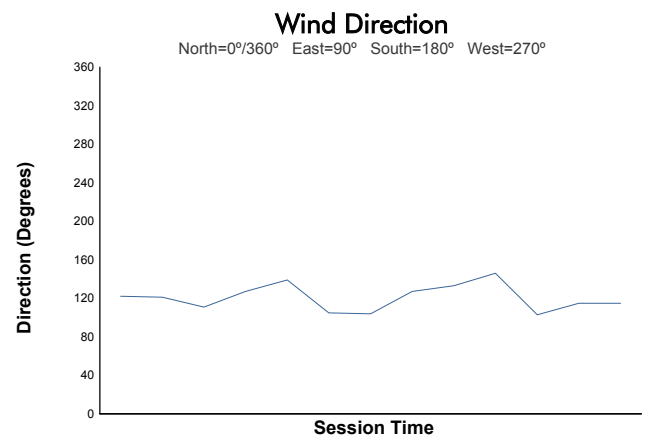

European Le Mans Series
4 Hours of Portimao
Qualifying Practice - LMP2 Pro/Am
Weather Report

Track Status: **WET**