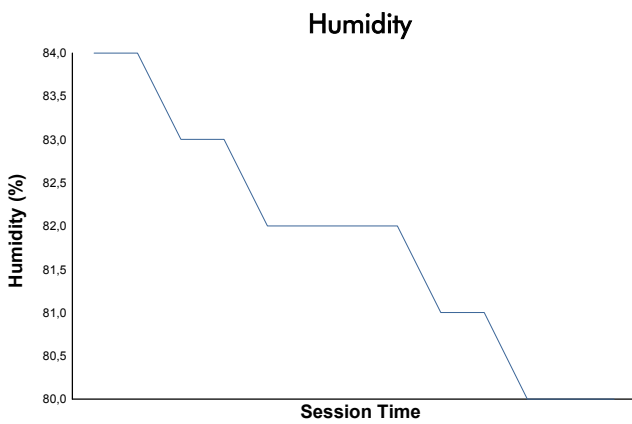

European Le Mans Series
4 Hours of Portimao
Qualifying Practice - LMP2 Pro/Am
Weather Report

Track Status: **WET**