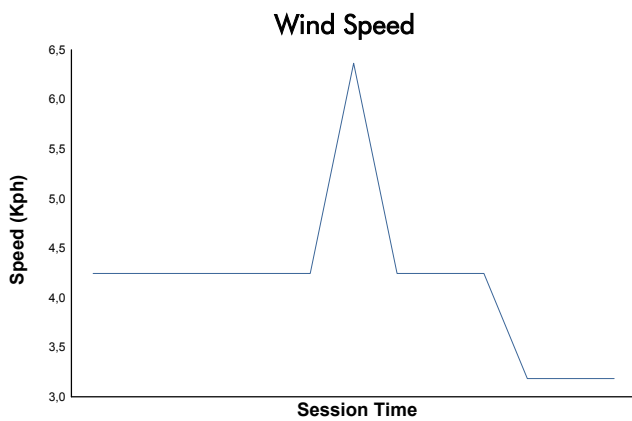

European Le Mans Series
4 Hours of Portimao
Qualifying Practice - LMP2 Pro/Am
Weather Report

Track Status: **WET**