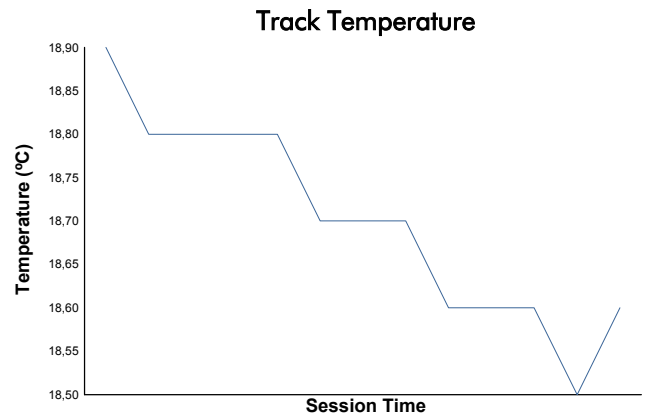

European Le Mans Series
4 Hours of Portimao
Qualifying Practice - LMP2 Pro/Am
Weather Report

Track Status: **WET**