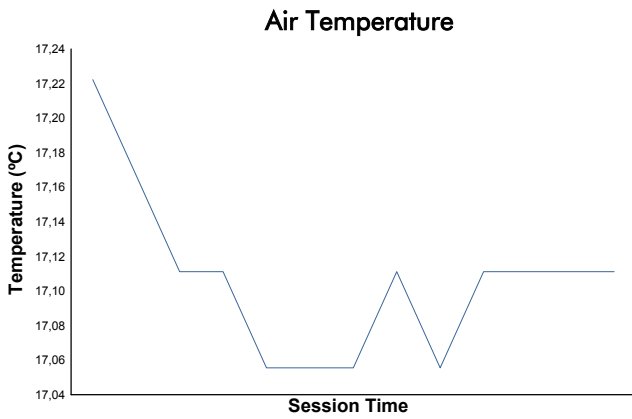

European Le Mans Series
4 Hours of Portimao
Qualifying Practice - LMP2 Pro/Am
Weather Report

Track Status: **WET**