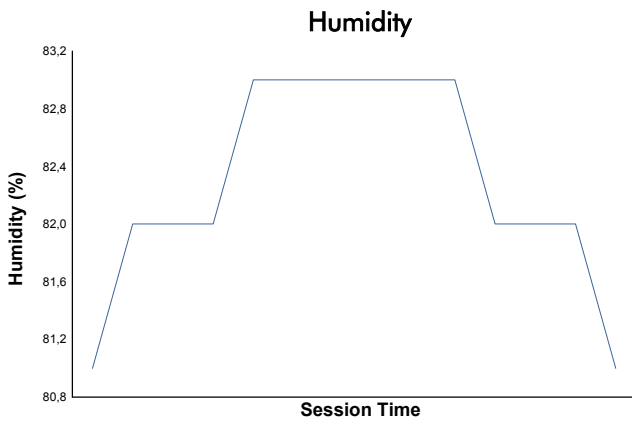

European Le Mans Series
4 Hours of Portimao
Qualifying Practice - LMP2

Weather Report

Track Status: **WET**