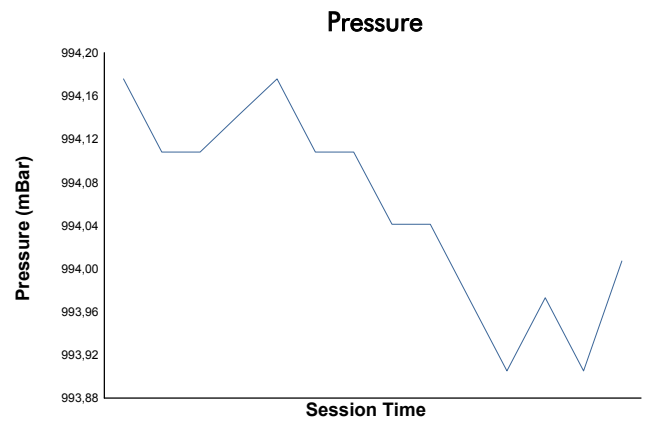

European Le Mans Series
4 Hours of Portimao
Qualifying Practice - LMP2

Weather Report

Track Status: **WET**