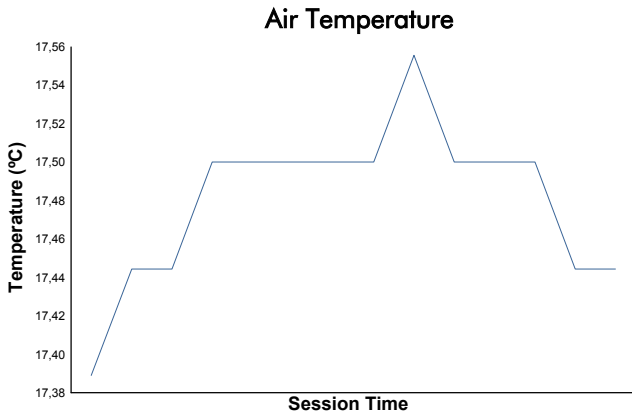

European Le Mans Series
4 Hours of Portimao
Qualifying Practice - LMP2

Weather Report

Track Status: **WET**