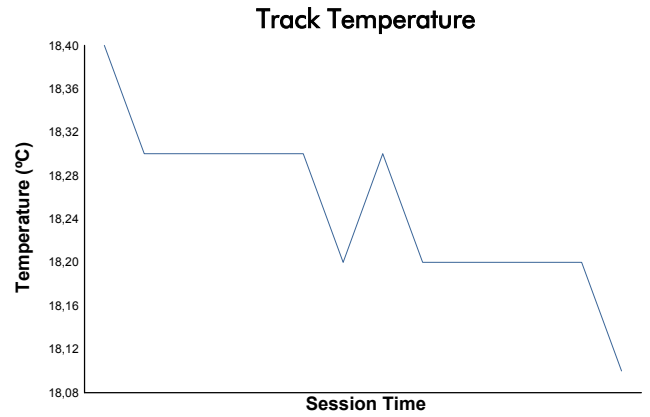

European Le Mans Series
4 Hours of Portimao
Qualifying Practice - LMP2

Weather Report

Track Status: **WET**