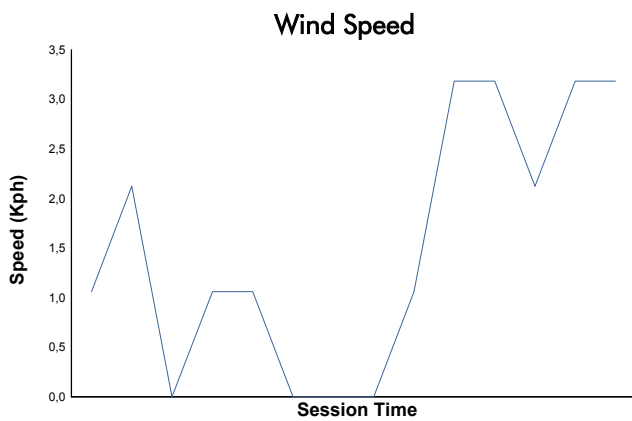

European Le Mans Series
4 Hours of Portimao
Qualifying Practice - LMP2

Weather Report

Track Status: **WET**