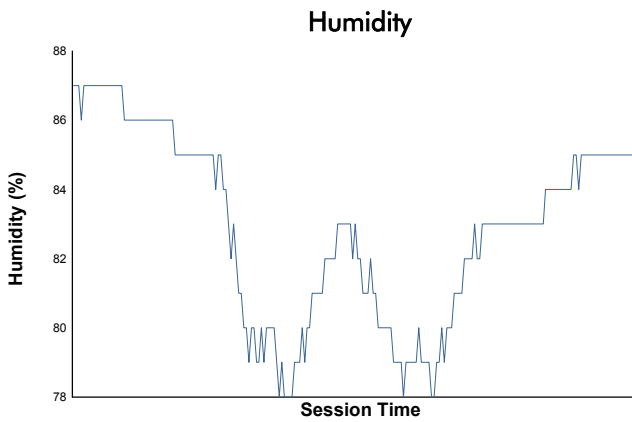

European Le Mans Series
4 Hours of Portimao
Race

Weather Report

Track Status: **WET**