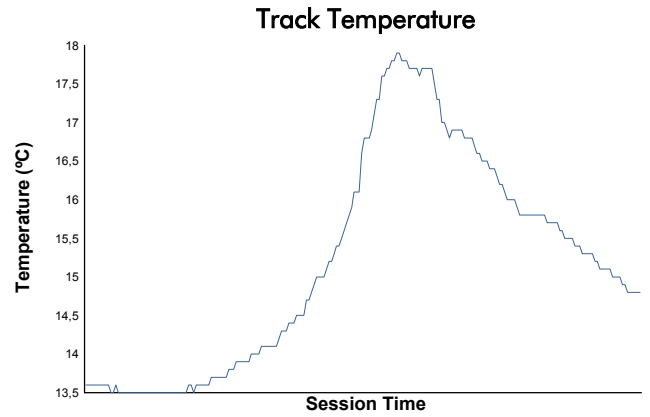

European Le Mans Series
4 Hours of Portimao
Race

Weather Report

Track Status: **WET**