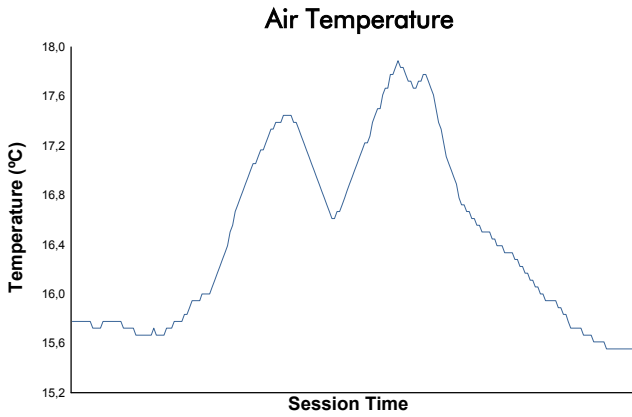

European Le Mans Series
4 Hours of Portimao
Race

Weather Report

Track Status: **WET**