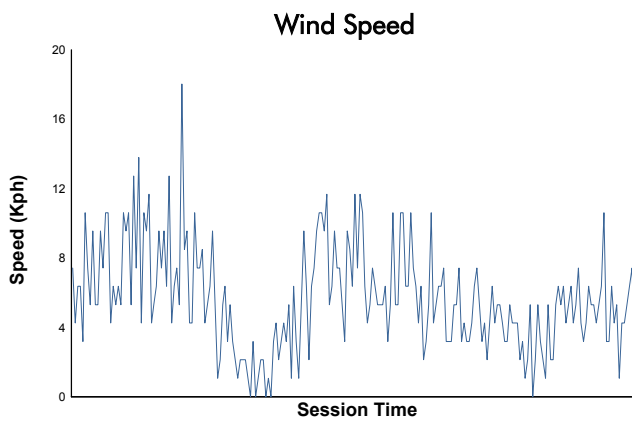

European Le Mans Series
4 Hours of Portimao
Race

Weather Report

Track Status: **WET**