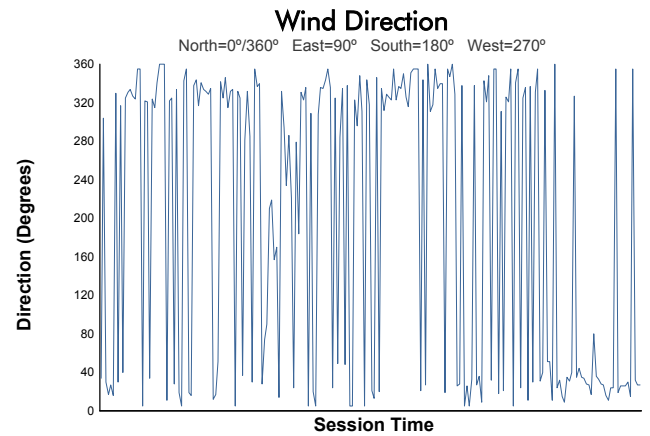

European Le Mans Series
4 Hours of Portimao
Race

Weather Report

Track Status: **WET**