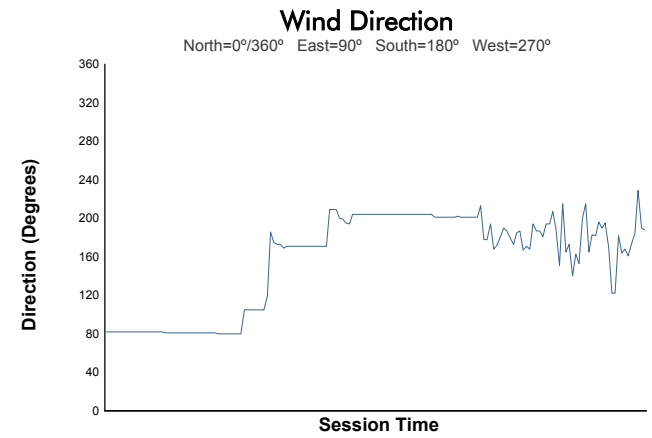

**ELMS Rookie Test**  
4 Hours of Portimao  
Morning Test  
Weather Report

Track Status: **WET**