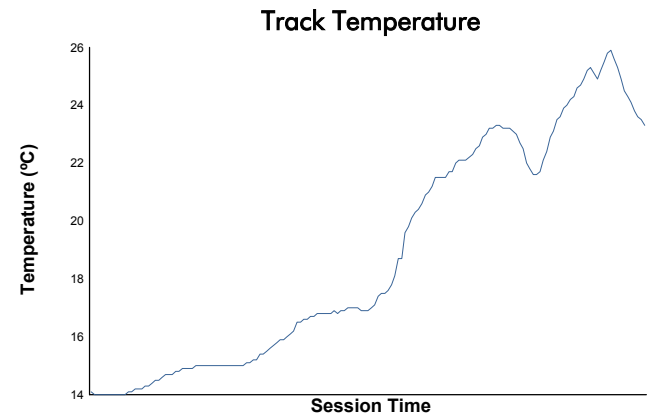

**ELMS Rookie Test**  
4 Hours of Portimao  
Morning Test  
Weather Report

Track Status: **WET**