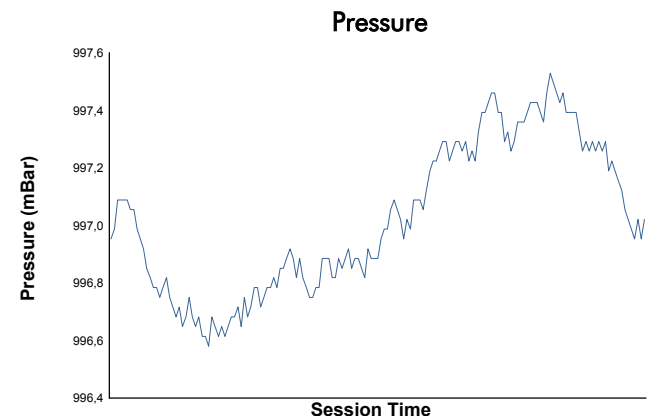

**ELMS Rookie Test**  
4 Hours of Portimao  
Morning Test  
Weather Report

Track Status: **WET**