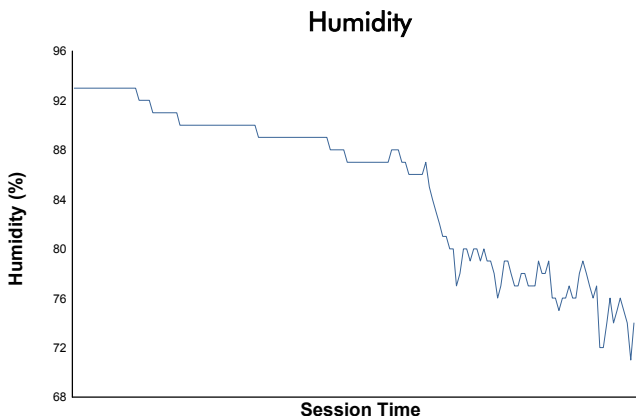

**ELMS Rookie Test**  
4 Hours of Portimao  
Morning Test  
Weather Report

Track Status: **WET**