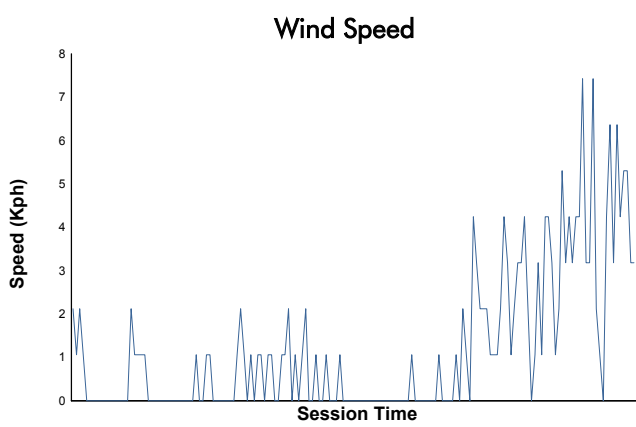

**ELMS Rookie Test**  
4 Hours of Portimao  
Morning Test  
Weather Report

Track Status: **WET**