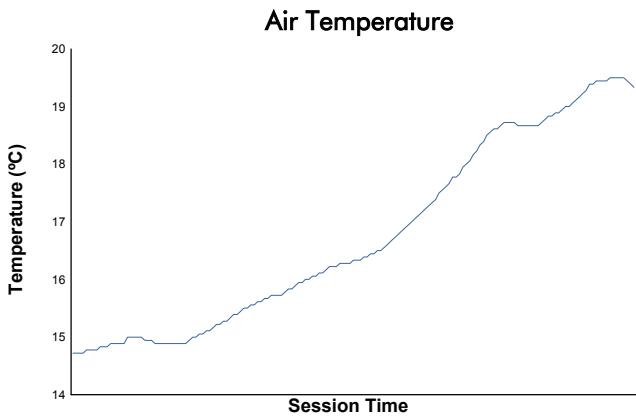

**ELMS Rookie Test**  
4 Hours of Portimao  
Morning Test  
Weather Report

Track Status: **WET**