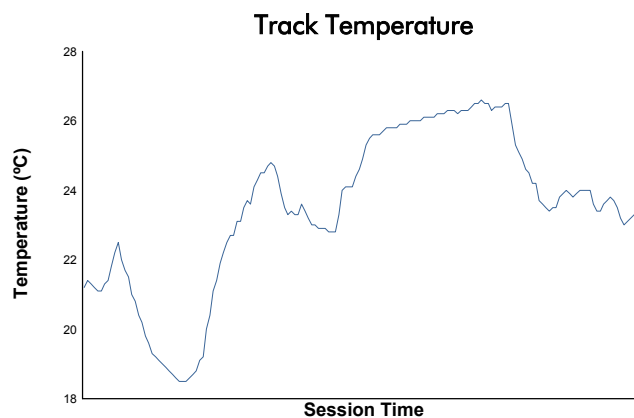

**ELMS Rookie Test**  
4 Hours of Portimao  
Afternoon Test

Weather Report

Track Status: **WET**