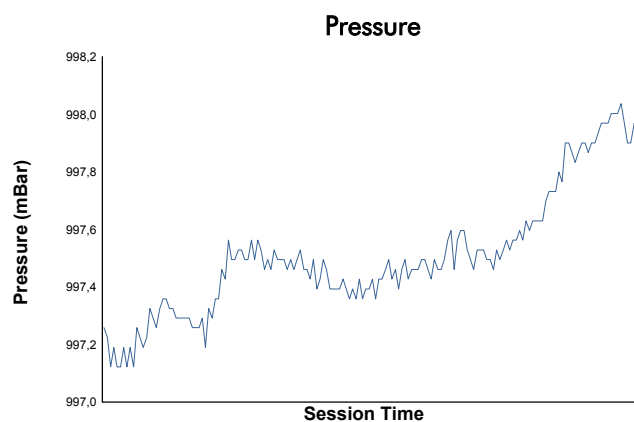

**ELMS Rookie Test**  
4 Hours of Portimao  
Afternoon Test

Weather Report

Track Status: **WET**