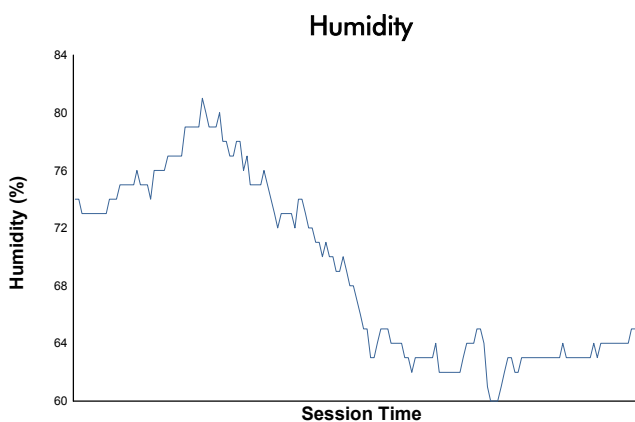

**ELMS Rookie Test**  
4 Hours of Portimao  
Afternoon Test

Weather Report

Track Status: **WET**