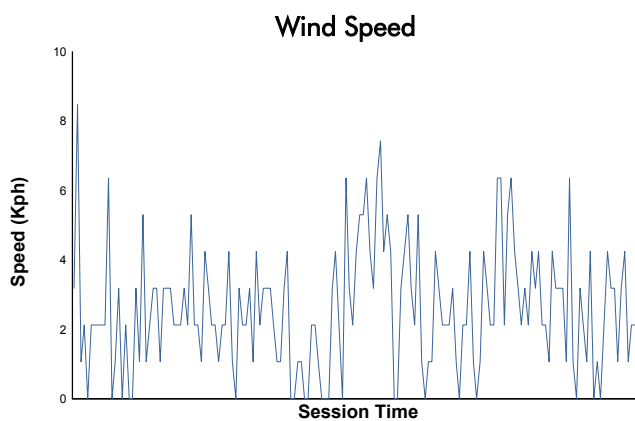

**ELMS Rookie Test**  
4 Hours of Portimao  
Afternoon Test

Weather Report

Track Status: **WET**