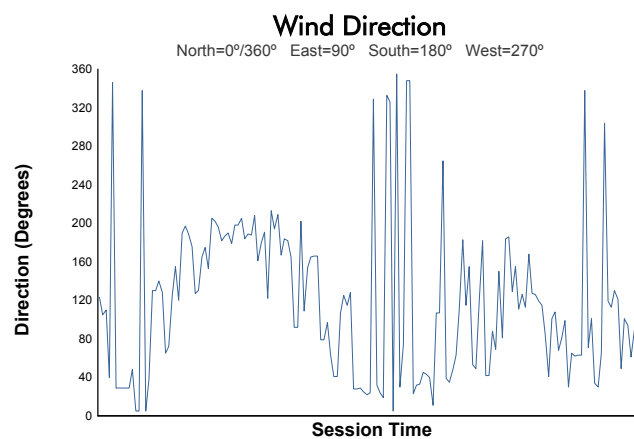

**ELMS Rookie Test**  
4 Hours of Portimao  
Afternoon Test

Weather Report

Track Status: **WET**