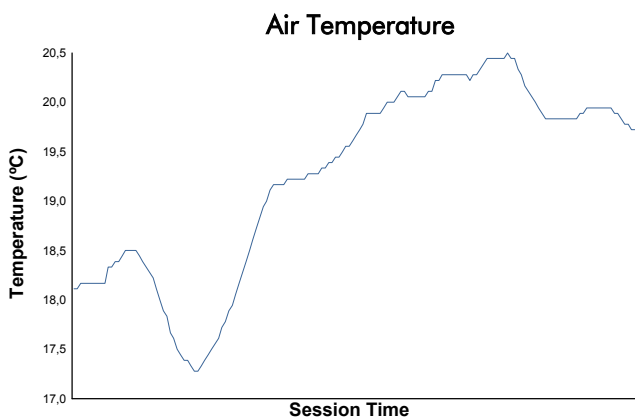

**ELMS Rookie Test**  
4 Hours of Portimao  
Afternoon Test

Weather Report

Track Status: **WET**