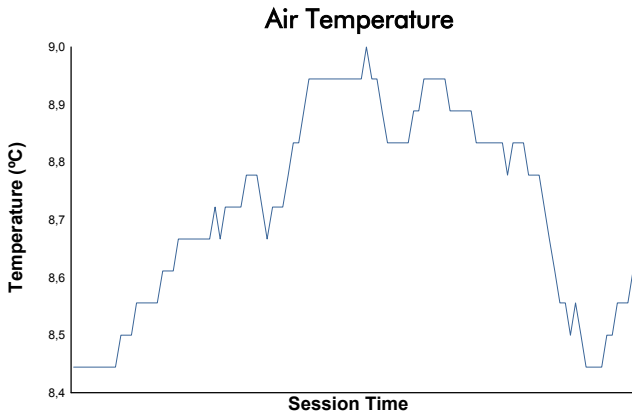

ELMS Collective Test Day
4 Hours of Le Castellet
Morning Test

Weather Report

Track Status: **WET**