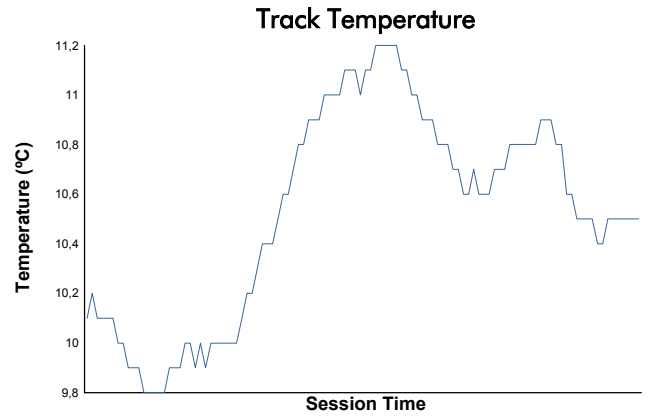

ELMS Collective Test Day
4 Hours of Le Castellet
Morning Test

Weather Report

Track Status: **WET**