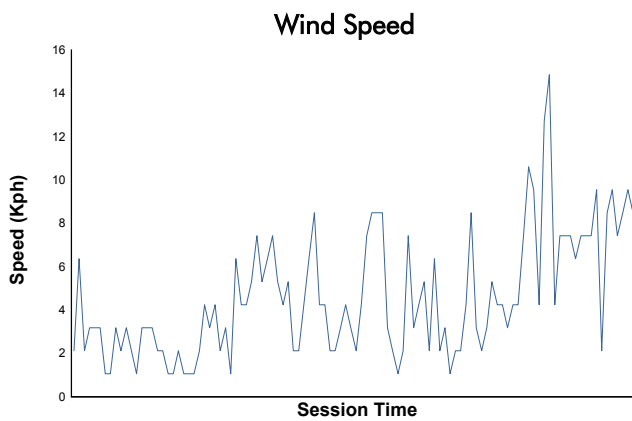

ELMS Collective Test Day
4 Hours of Le Castellet
Morning Test

Weather Report

Track Status: **WET**