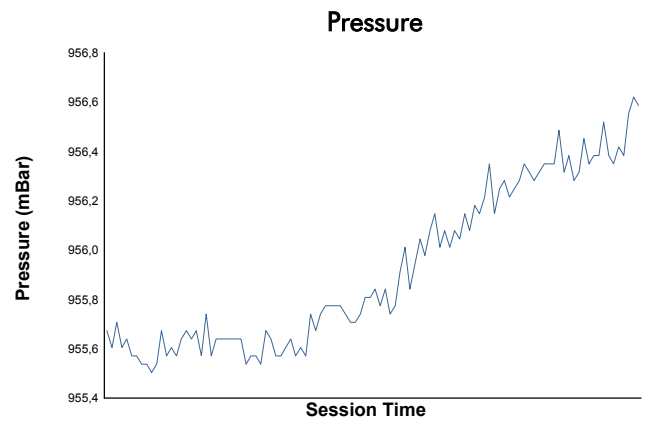

ELMS Collective Test Day
4 Hours of Le Castellet
Morning Test

Weather Report

Track Status: **WET**