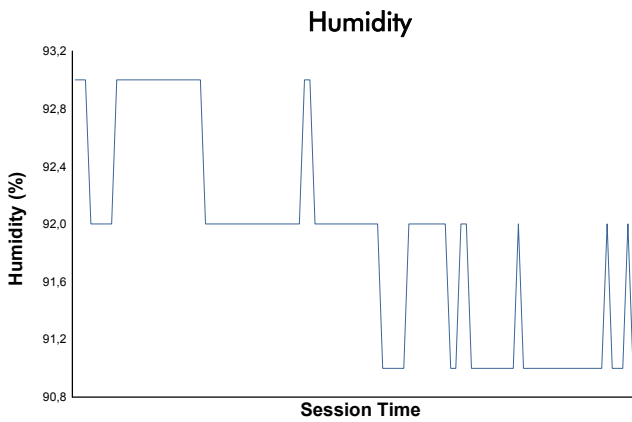

ELMS Collective Test Day
4 Hours of Le Castellet
Morning Test

Weather Report

Track Status: **WET**