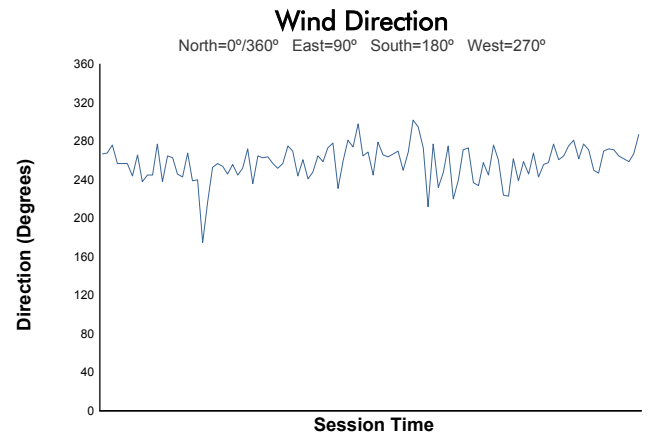

ELMS Collective Test Day
4 Hours of Le Castellet
Morning Test

Weather Report

Track Status: **WET**