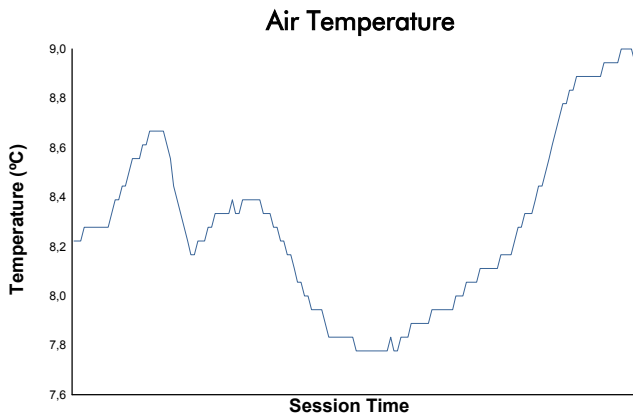

ELMS Collective Test Day
4 Hours of Le Castellet
Afternoon Test

Weather Report

Track Status: **WET**