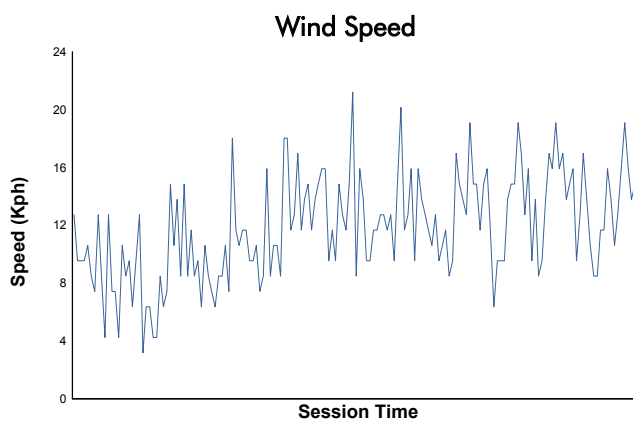

ELMS Collective Test Day
4 Hours of Le Castellet
Afternoon Test

Weather Report

Track Status: **WET**