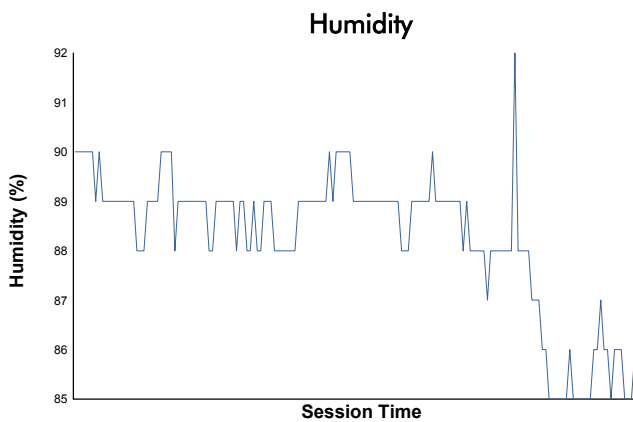

ELMS Collective Test Day
4 Hours of Le Castellet
Afternoon Test

Weather Report

Track Status: **WET**