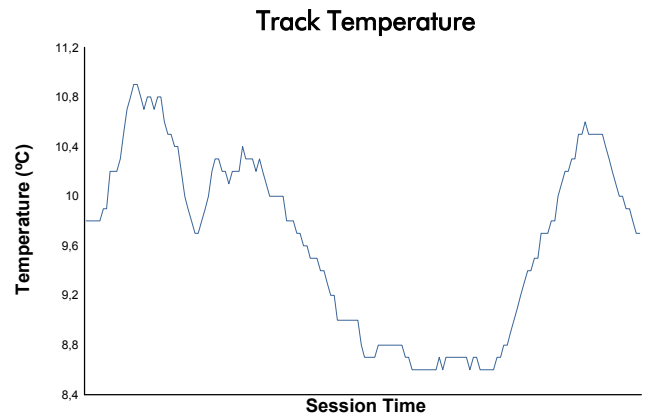

ELMS Collective Test Day
4 Hours of Le Castellet
Afternoon Test

Weather Report

Track Status: **WET**