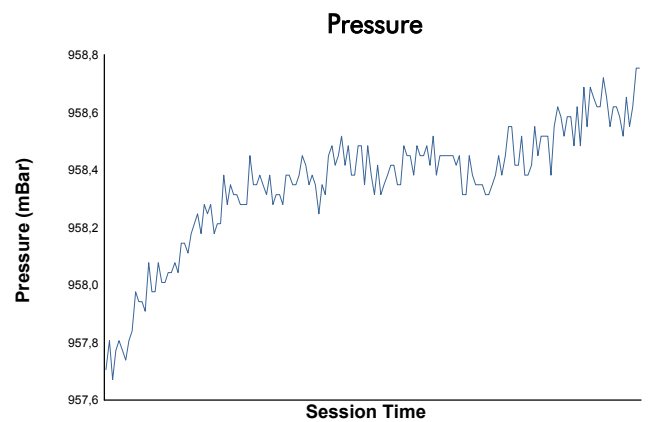

ELMS Collective Test Day
4 Hours of Le Castellet
Afternoon Test

Weather Report

Track Status: **WET**