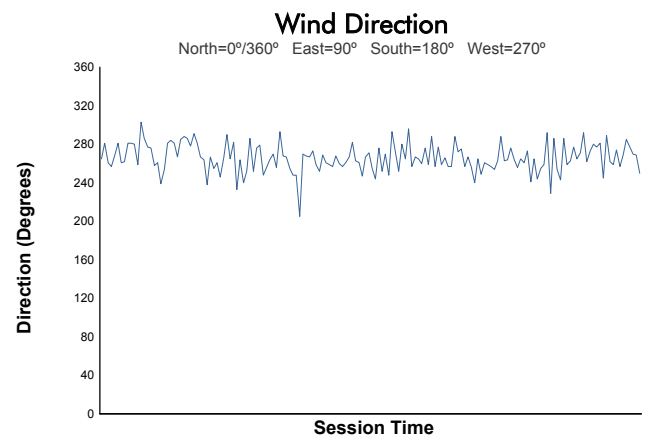

ELMS Collective Test Day
4 Hours of Le Castellet
Afternoon Test

Weather Report

Track Status: **WET**