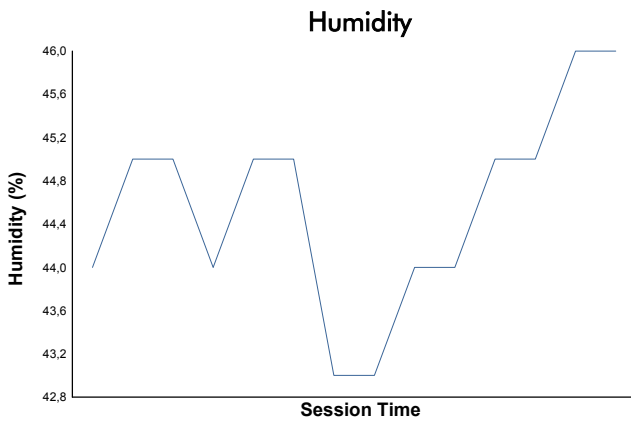

European Le Mans Series
4 Hours of Le Castellet
Qualifying Practice - LMP2 Pro/Am

Weather Report

Track Status: **DRY**