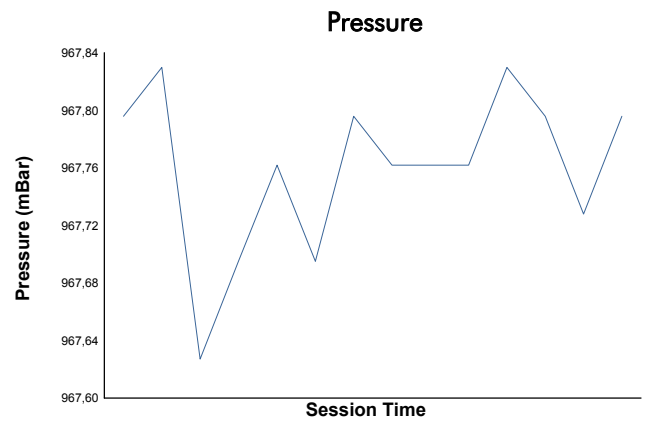

European Le Mans Series
4 Hours of Le Castellet
Qualifying Practice - LMP2 Pro/Am

Weather Report

Track Status: **DRY**