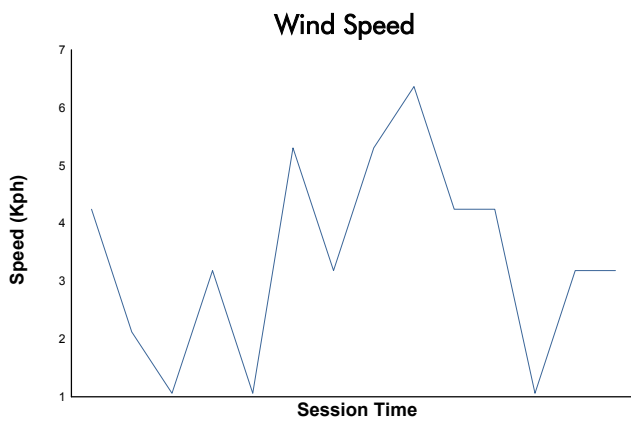

European Le Mans Series
4 Hours of Le Castellet
Qualifying Practice - LMP2 Pro/Am

Weather Report

Track Status: **DRY**