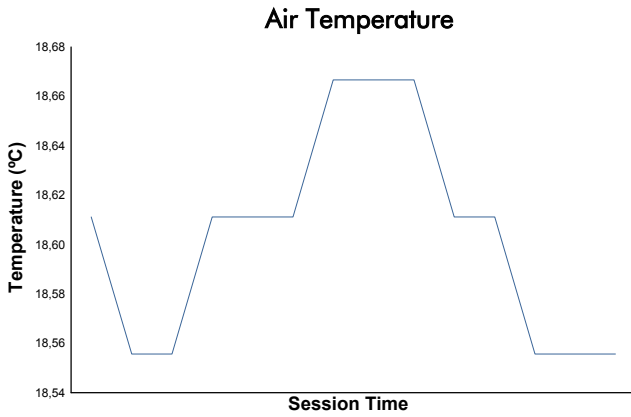

European Le Mans Series
4 Hours of Le Castellet
Qualifying Practice - LMP2 Pro/Am

Weather Report

Track Status: **DRY**