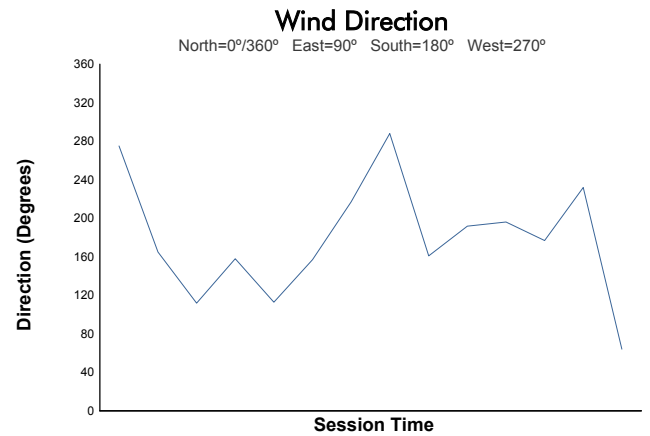

European Le Mans Series
4 Hours of Le Castellet
Qualifying Practice - LMP2 Pro/Am

Weather Report

Track Status: **DRY**