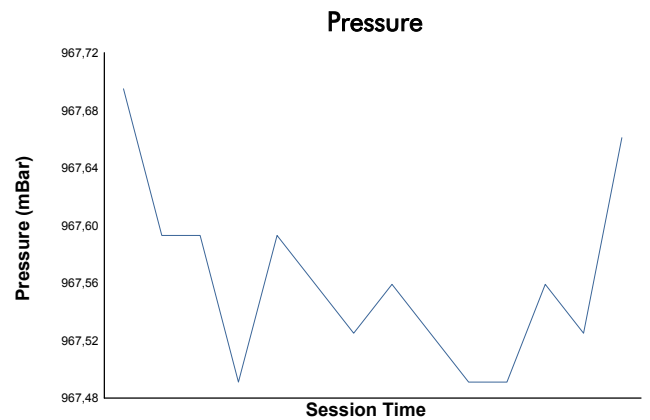

**European Le Mans Series**  
**4 Hours of Le Castellet**  
**Qualifying Practice - LMP2**

**Weather Report**

Track Status: **DRY**