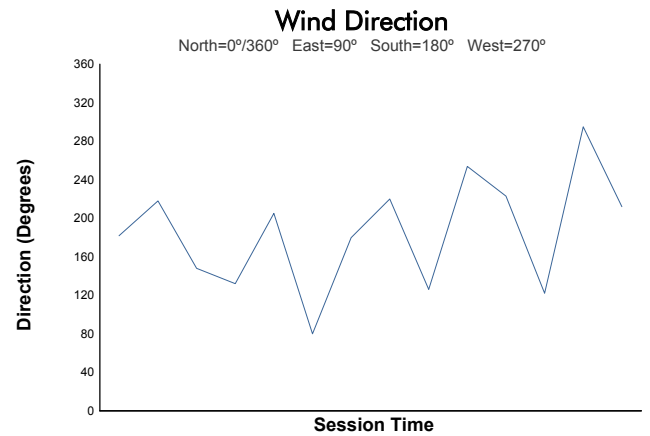

**European Le Mans Series**  
**4 Hours of Le Castellet**  
**Qualifying Practice - LMP2**

**Weather Report**

Track Status: **DRY**