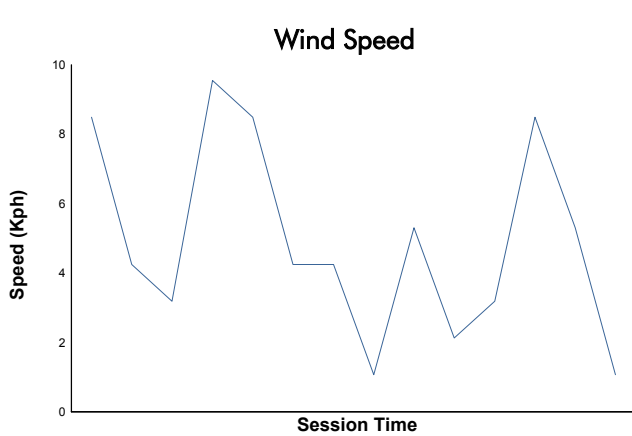

**European Le Mans Series**  
**4 Hours of Le Castellet**  
**Qualifying Practice - LMP2**

**Weather Report**

Track Status: **DRY**