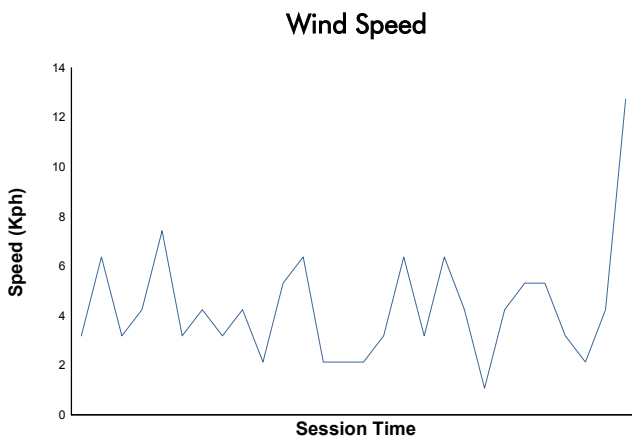

4 Hours of Le Castellet

Porsche Carrera Cup France

Qualifying Practice

Weather Report

Track Status: **DRY**