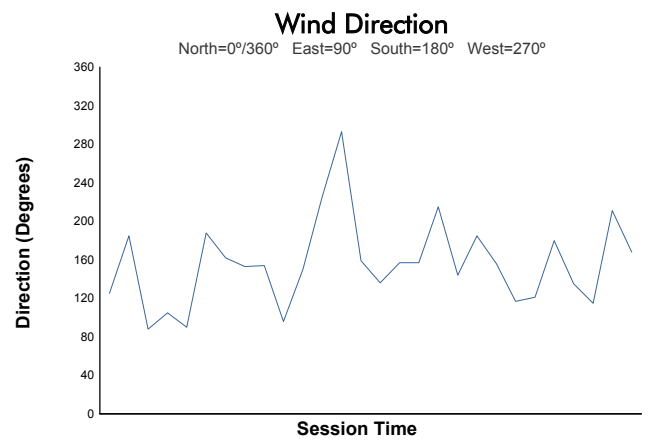

4 Hours of Le Castellet

Porsche Carrera Cup France

Qualifying Practice

Weather Report

Track Status: **DRY**