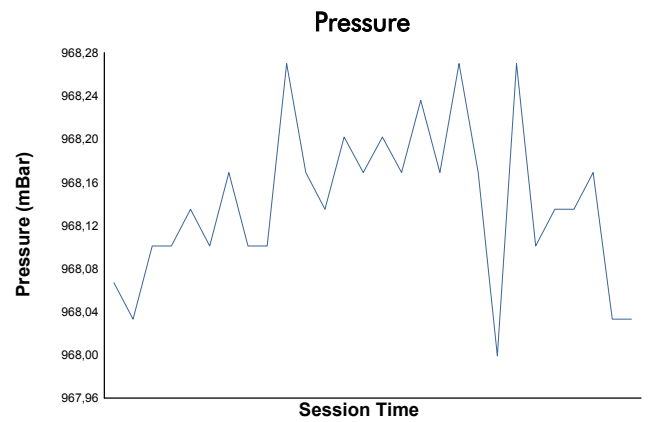

4 Hours of Le Castellet

Porsche Carrera Cup France

Qualifying Practice

Weather Report

Track Status: **DRY**