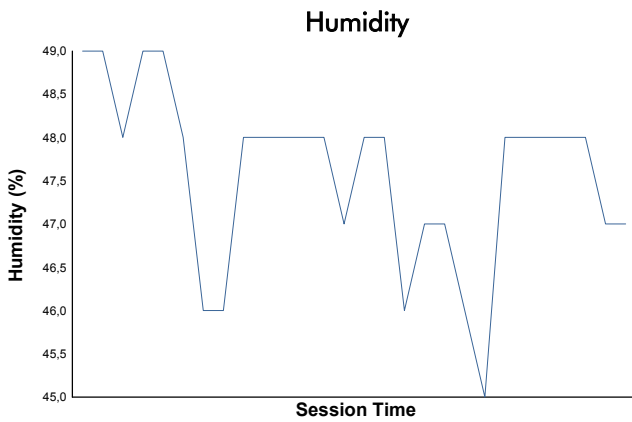

4 Hours of Le Castellet

Porsche Carrera Cup France

Qualifying Practice

Weather Report

Track Status: **DRY**