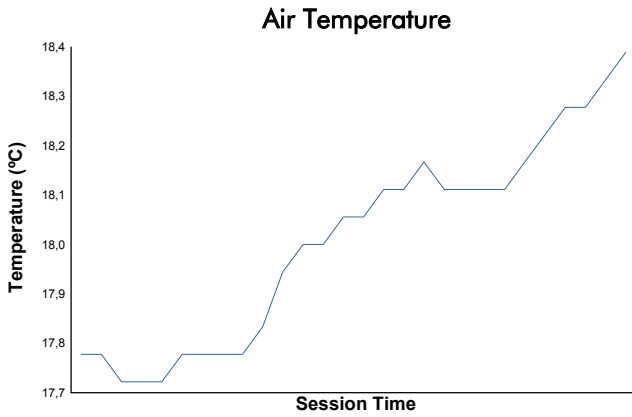

4 Hours of Le Castellet

Porsche Carrera Cup France

Qualifying Practice

Weather Report

Track Status: **DRY**