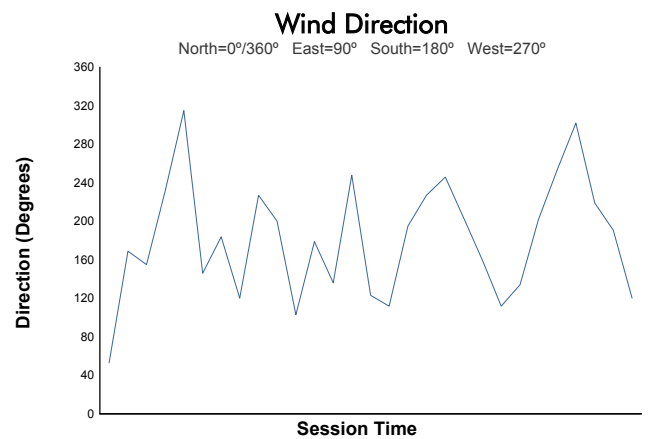

4 Hours of Le Castellet Porsche Carrera Cup France Race 1

Weather Report

Track Status: **DRY**