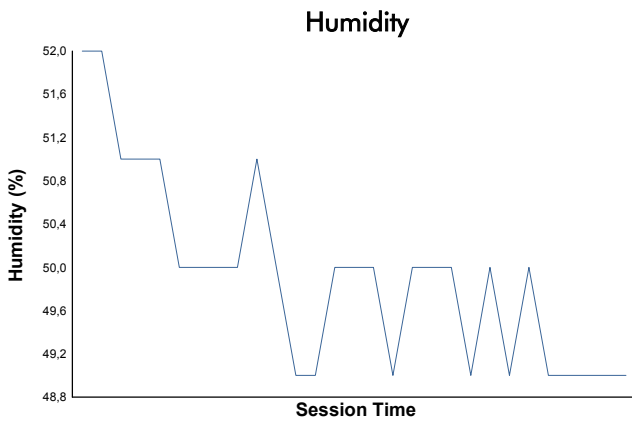

4 Hours of Le Castellet Porsche Carrera Cup France Race 1

Weather Report

Track Status: **DRY**