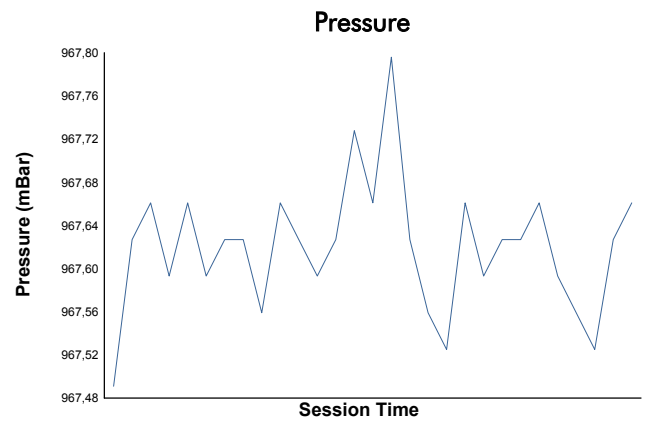

4 Hours of Le Castellet Porsche Carrera Cup France Race 1

Weather Report

Track Status: **DRY**