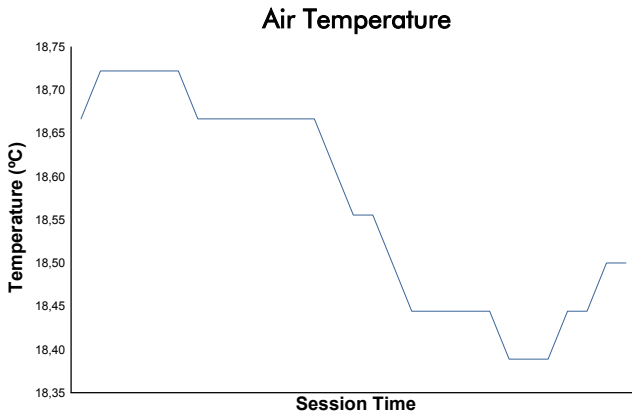

4 Hours of Le Castellet Porsche Carrera Cup France Race 1

Weather Report

Track Status: **DRY**