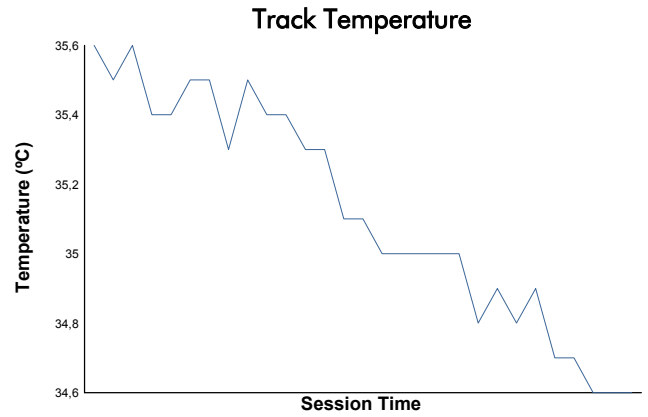

4 Hours of Le Castellet Porsche Carrera Cup France Race 1

Weather Report

Track Status: **DRY**