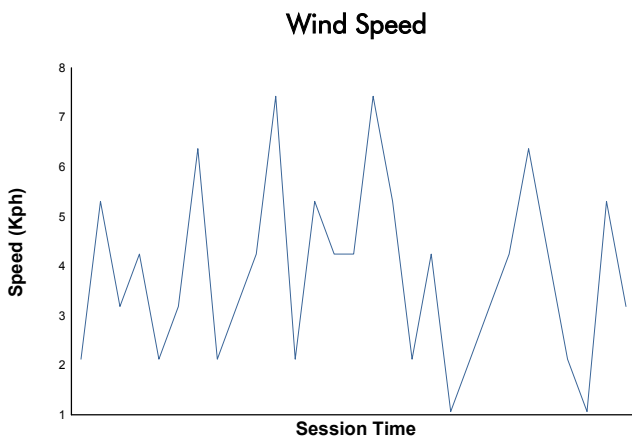

4 Hours of Le Castellet Porsche Carrera Cup France Race 1

Weather Report

Track Status: **DRY**