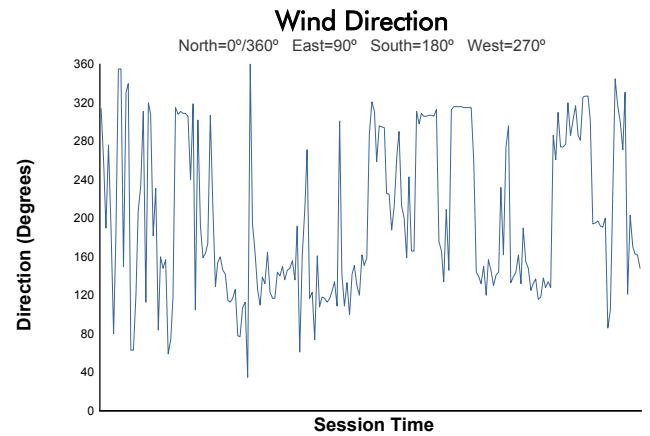

ELMS Collective Test Day

4 Hours of Imola
Morning Test

Weather Report

Track Status: **DRY**