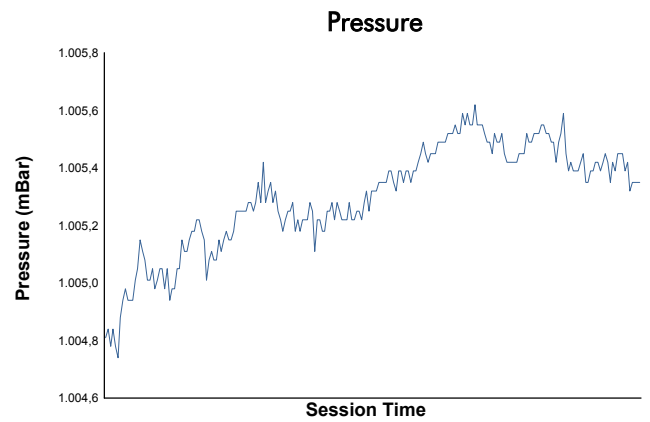

ELMS Collective Test Day

4 Hours of Imola
Morning Test

Weather Report

Track Status: **DRY**