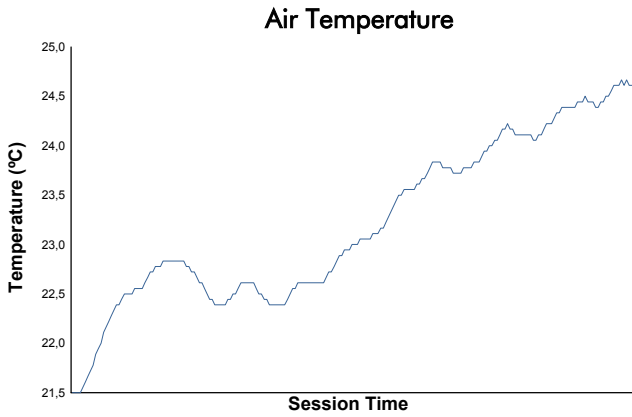

ELMS Collective Test Day

4 Hours of Imola
Morning Test

Weather Report

Track Status: **DRY**