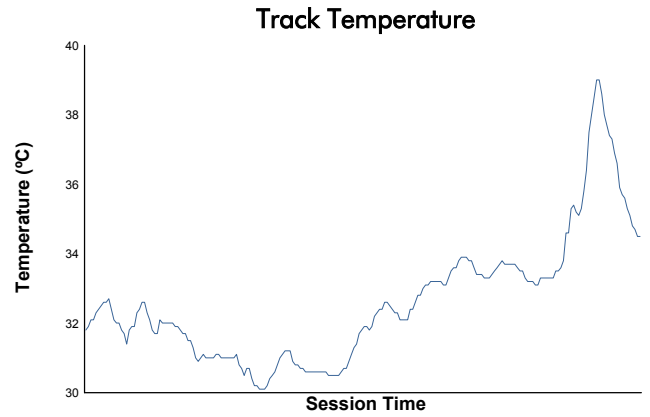

ELMS Collective Test Day

4 Hours of Imola
Morning Test

Weather Report

Track Status: **DRY**