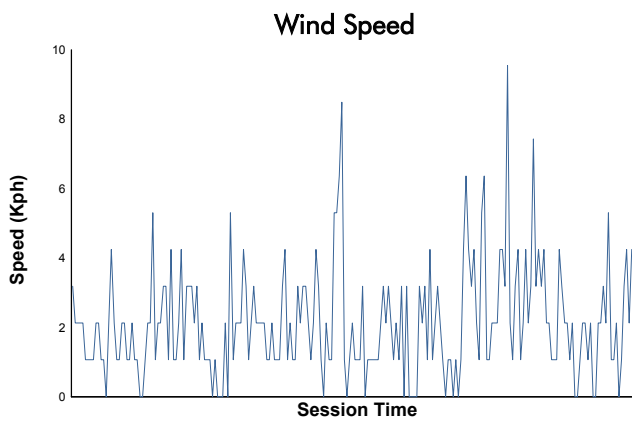

ELMS Collective Test Day

4 Hours of Imola
Morning Test

Weather Report

Track Status: **DRY**