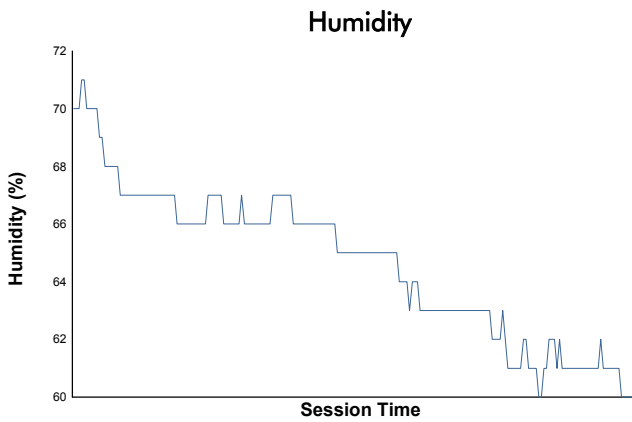

ELMS Collective Test Day

4 Hours of Imola
Morning Test

Weather Report

Track Status: **DRY**