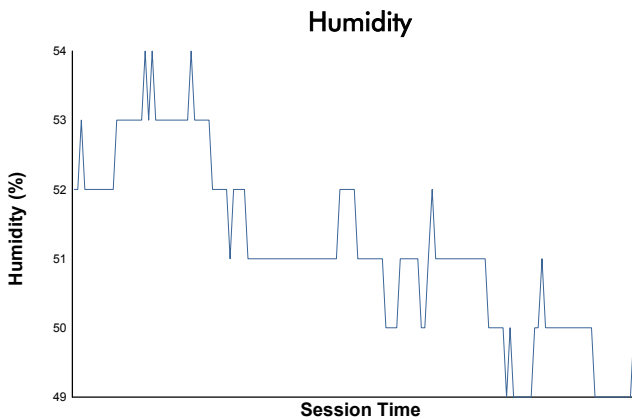

ELMS Collective Test Day
4 Hours of Imola
Afternoon Test
Weather Report

Track Status: **DRY**