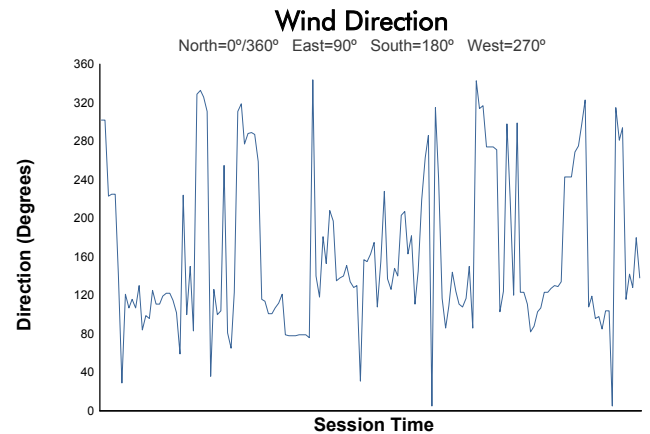

ELMS Collective Test Day
4 Hours of Imola
Afternoon Test
Weather Report

Track Status: **DRY**