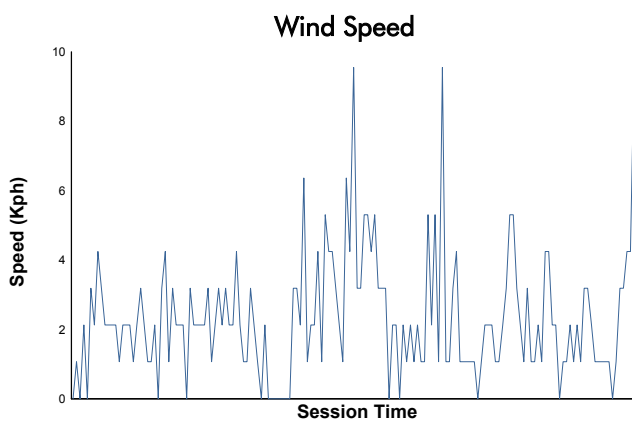

ELMS Collective Test Day
4 Hours of Imola
Afternoon Test
Weather Report

Track Status: **DRY**