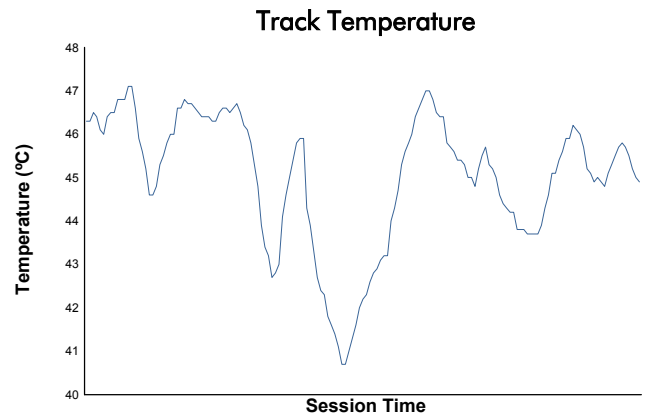

ELMS Collective Test Day
4 Hours of Imola
Afternoon Test
Weather Report

Track Status: **DRY**