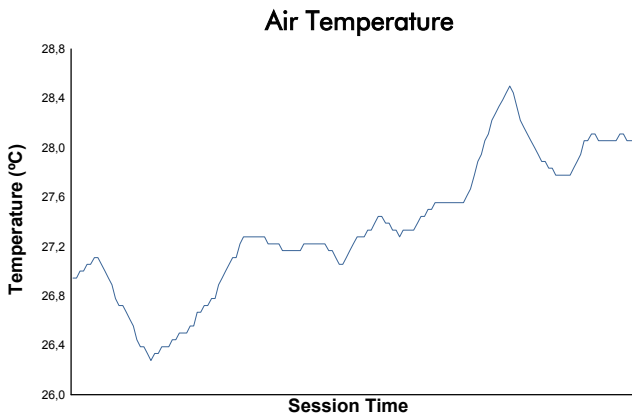

ELMS Collective Test Day
4 Hours of Imola
Afternoon Test
Weather Report

Track Status: **DRY**