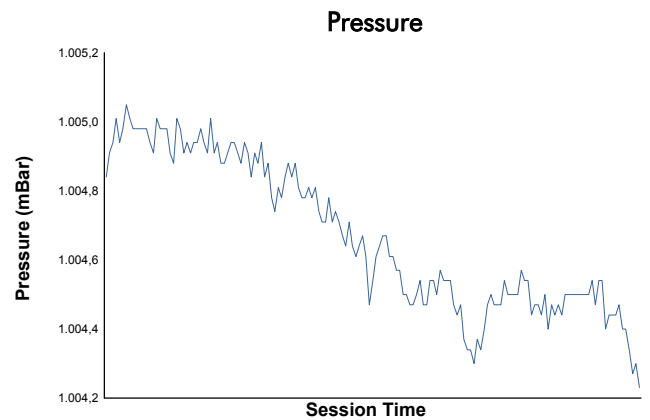

ELMS Collective Test Day
4 Hours of Imola
Afternoon Test
Weather Report

Track Status: **DRY**