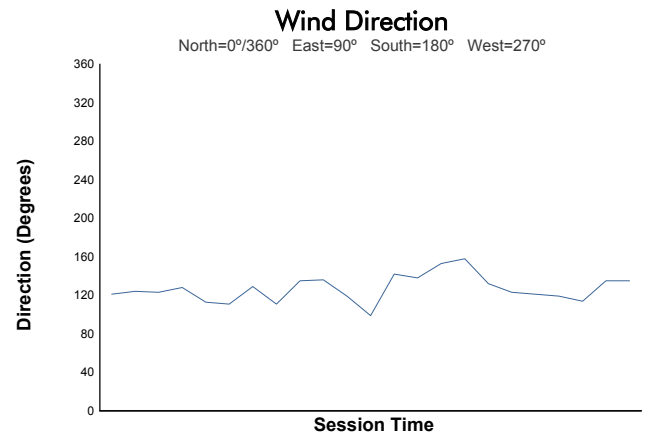

**European Le Mans Series**  
4 Hours of Imola  
Bronze Driver Collective Test

Weather Report

Track Status: **DRY**