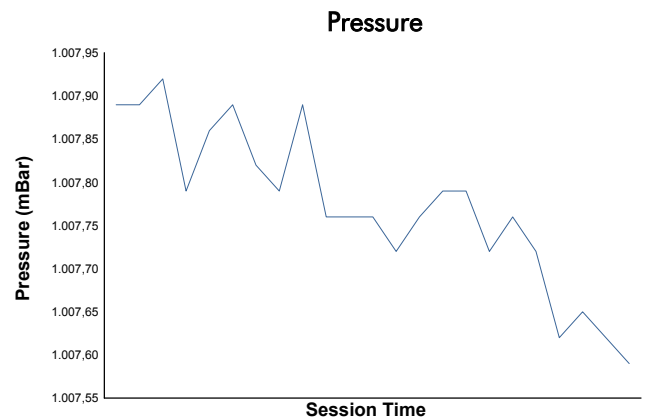

**European Le Mans Series**  
4 Hours of Imola  
Bronze Driver Collective Test

Weather Report

Track Status: **DRY**