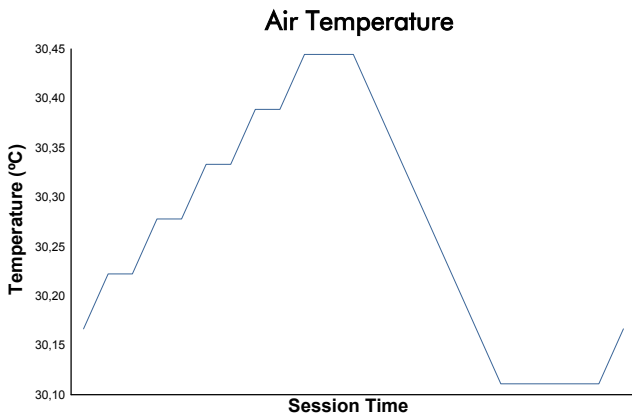

**European Le Mans Series**  
4 Hours of Imola  
Bronze Driver Collective Test

Weather Report

Track Status: **DRY**