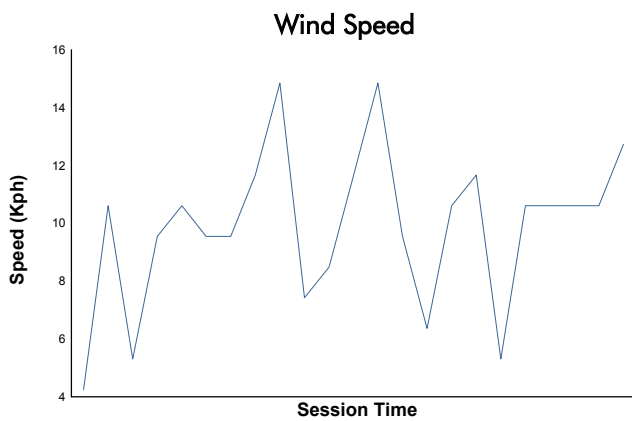

**European Le Mans Series**  
4 Hours of Imola  
Bronze Driver Collective Test

Weather Report

Track Status: **DRY**