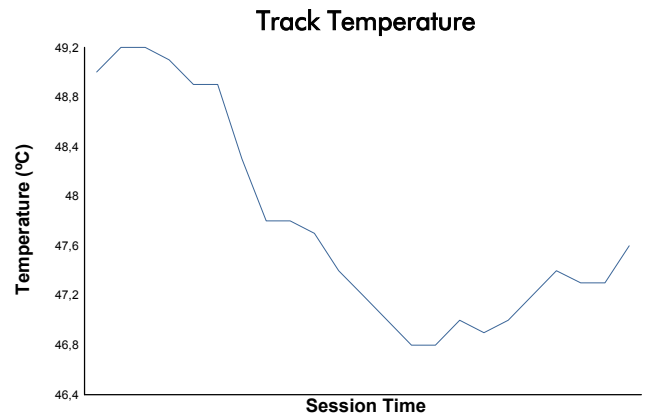

**European Le Mans Series**  
4 Hours of Imola  
Bronze Driver Collective Test

Weather Report

Track Status: **DRY**