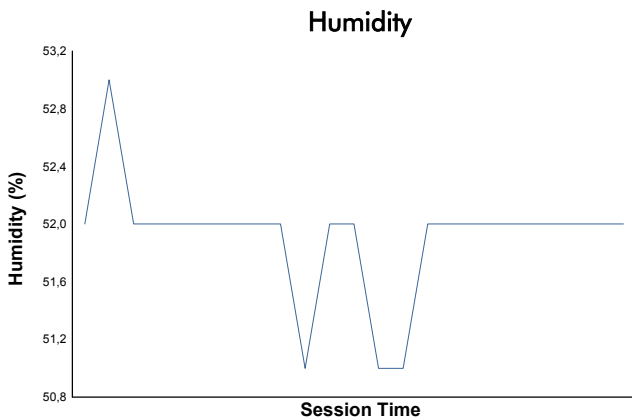

**European Le Mans Series**  
4 Hours of Imola  
Bronze Driver Collective Test

Weather Report

Track Status: **DRY**