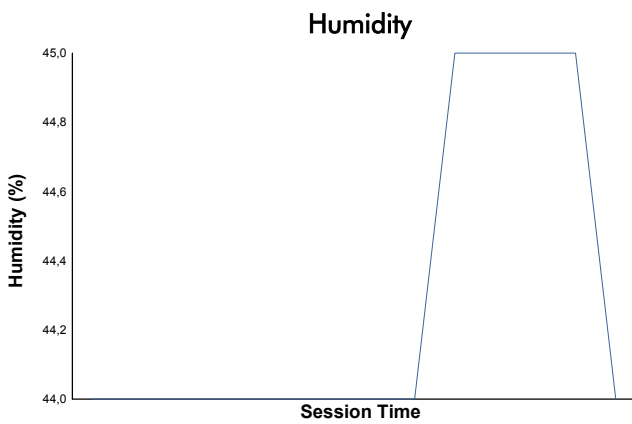

European Le Mans Series
4 Hours of Imola
Qualifying Practice - LMP3

Weather Report

Track Status: **DRY**