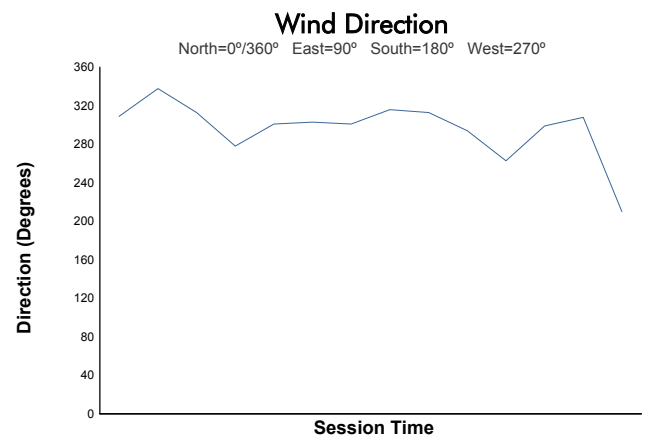

European Le Mans Series
4 Hours of Imola
Qualifying Practice - LMP3

Weather Report

Track Status: **DRY**