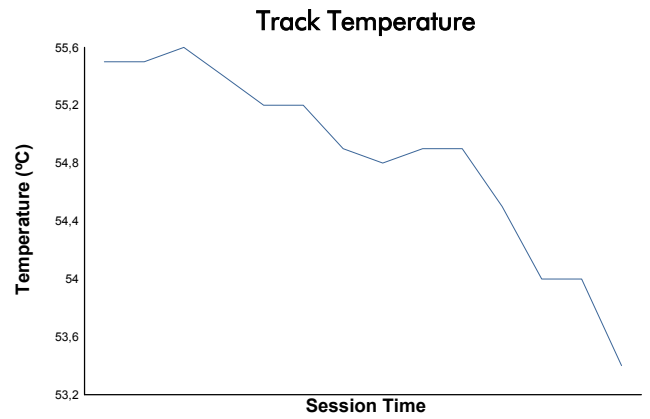

European Le Mans Series
4 Hours of Imola
Qualifying Practice - LMP3

Weather Report

Track Status: **DRY**