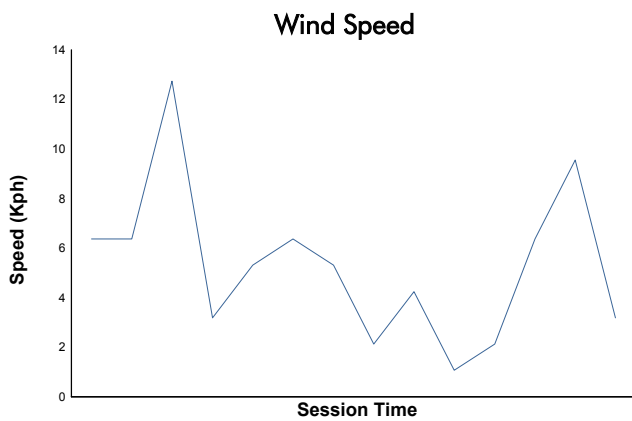

European Le Mans Series
4 Hours of Imola
Qualifying Practice - LMP3

Weather Report

Track Status: **DRY**