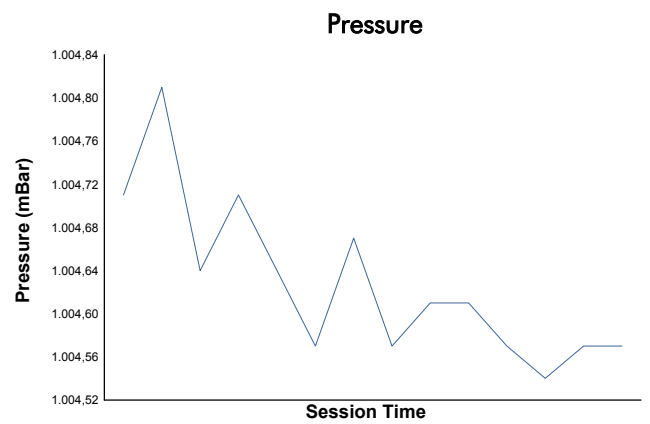

European Le Mans Series
4 Hours of Imola
Qualifying Practice - LMP3

Weather Report

Track Status: **DRY**