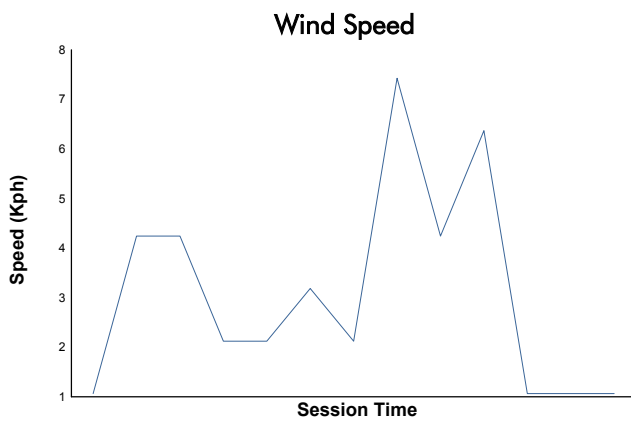

European Le Mans Series
4 Hours of Imola
Qualifying Practice - LMP2 Pro/Am
Weather Report

Track Status: **DRY**