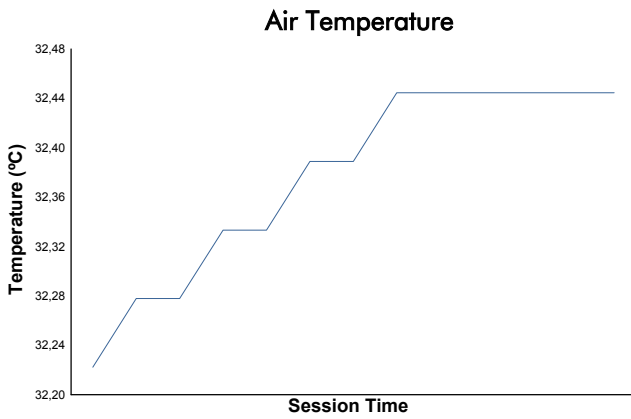

European Le Mans Series
4 Hours of Imola
Qualifying Practice - LMP2 Pro/Am
Weather Report

Track Status: **DRY**