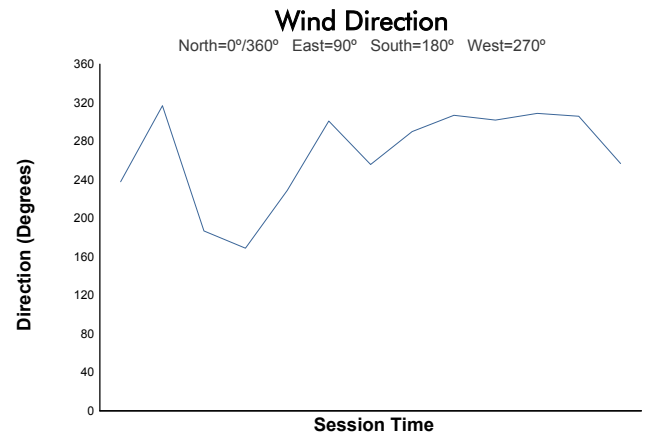

European Le Mans Series
4 Hours of Imola
Qualifying Practice - LMP2 Pro/Am
Weather Report

Track Status: **DRY**