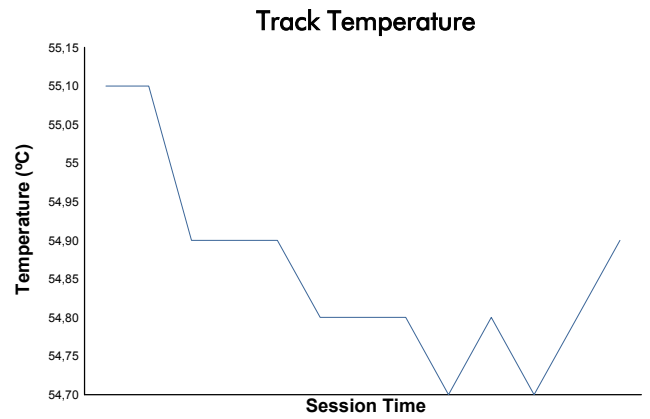

European Le Mans Series
4 Hours of Imola
Qualifying Practice - LMP2 Pro/Am
Weather Report

Track Status: **DRY**