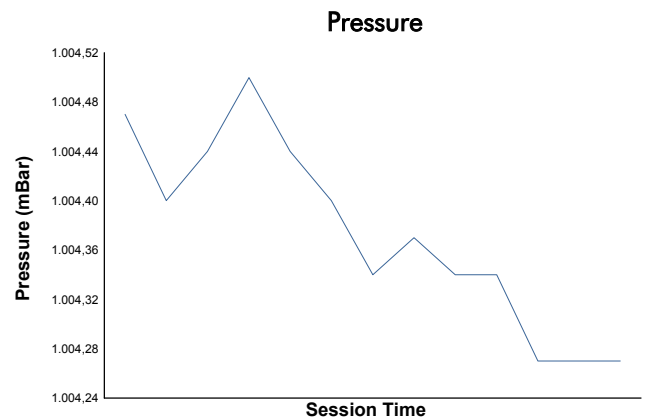

European Le Mans Series
4 Hours of Imola
Qualifying Practice - LMP2 Pro/Am
Weather Report

Track Status: **DRY**