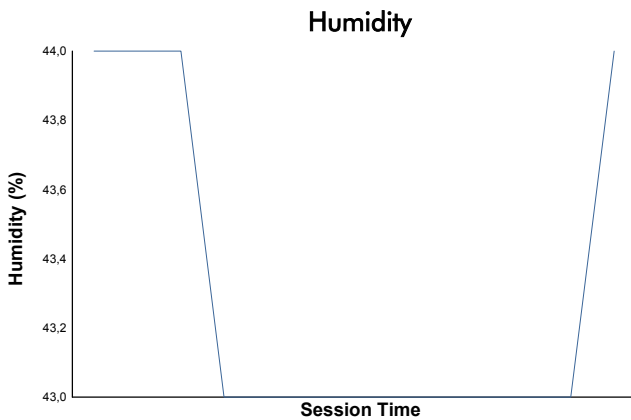

European Le Mans Series
4 Hours of Imola
Qualifying Practice - LMP2 Pro/Am
Weather Report

Track Status: **DRY**