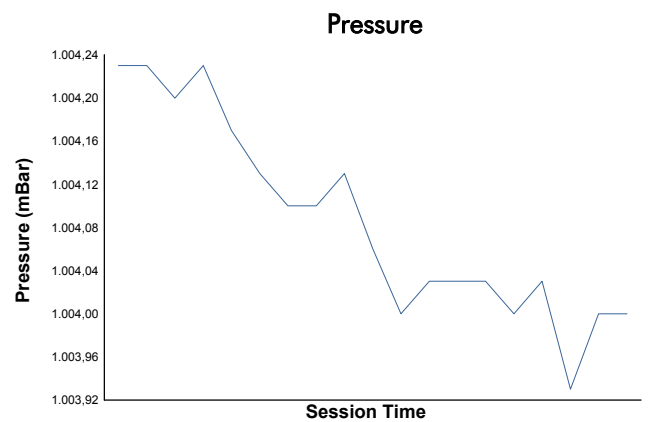

**European Le Mans Series**  
4 Hours of Imola  
Qualifying Practice - LMP2

Weather Report

Track Status: **DRY**