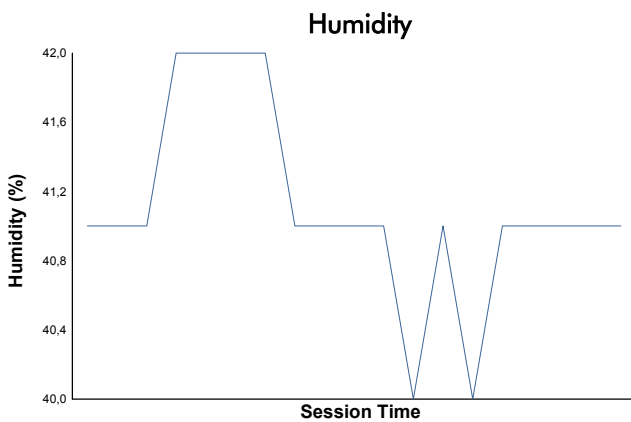

**European Le Mans Series**  
4 Hours of Imola  
Qualifying Practice - LMP2

Weather Report

Track Status: **DRY**