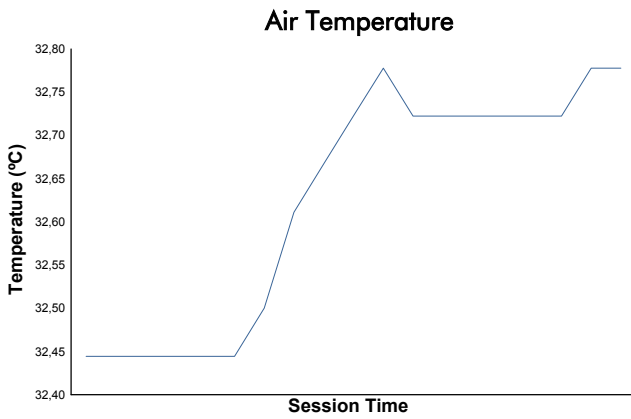

**European Le Mans Series**  
4 Hours of Imola  
Qualifying Practice - LMP2

Weather Report

Track Status: **DRY**