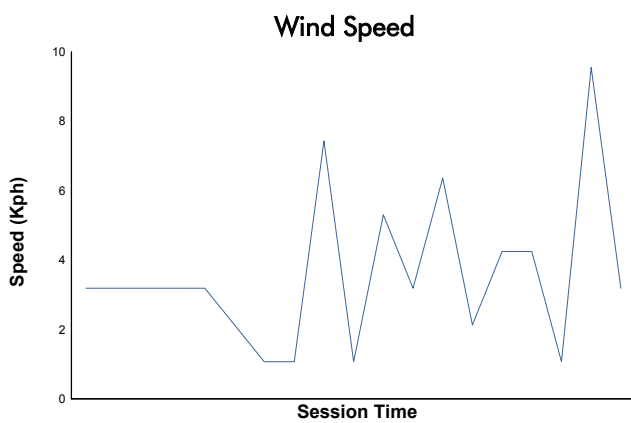

**European Le Mans Series**  
4 Hours of Imola  
Qualifying Practice - LMP2

Weather Report

Track Status: **DRY**