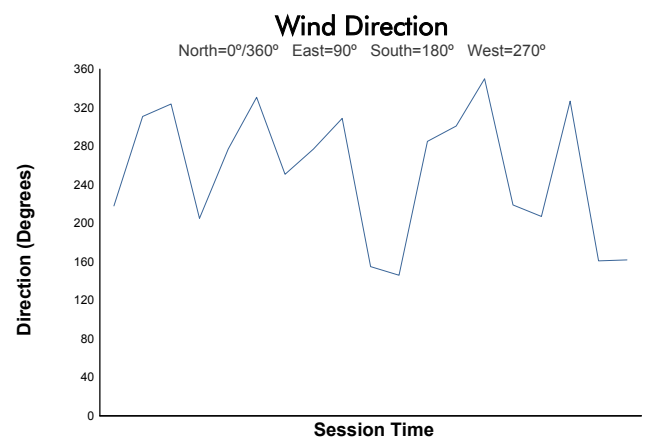

**European Le Mans Series**  
4 Hours of Imola  
Qualifying Practice - LMP2

Weather Report

Track Status: **DRY**