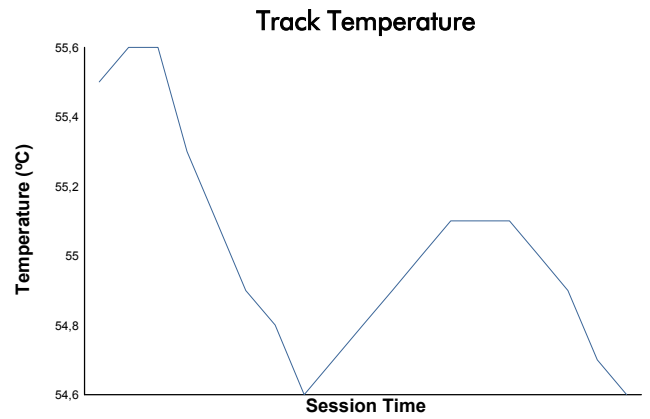

**European Le Mans Series**  
4 Hours of Imola  
Qualifying Practice - LMP2

Weather Report

Track Status: **DRY**