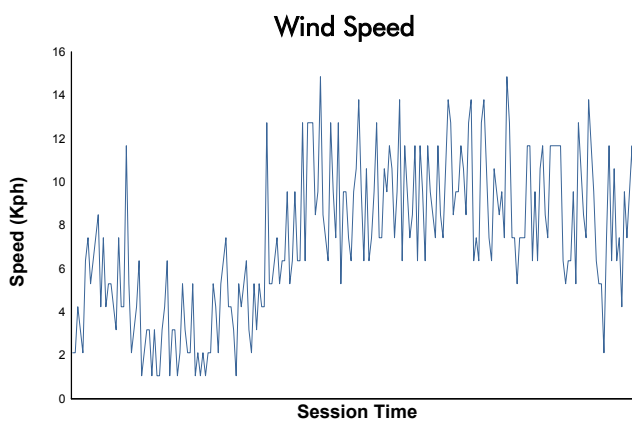

**European Le Mans Series**  
4 Hours of Imola  
Race

Weather Report

Track Status: **WET**