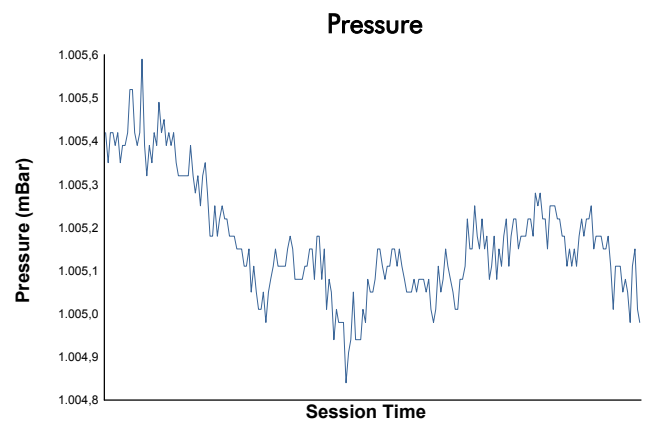

**European Le Mans Series**  
4 Hours of Imola  
Race

Weather Report

Track Status: **WET**