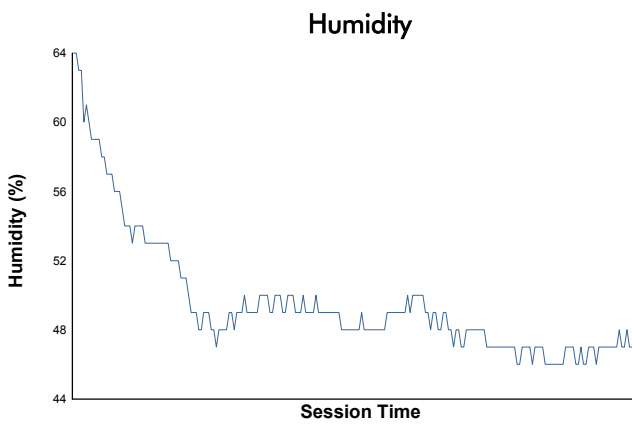

**European Le Mans Series**  
4 Hours of Imola  
Race

Weather Report

Track Status: **WET**