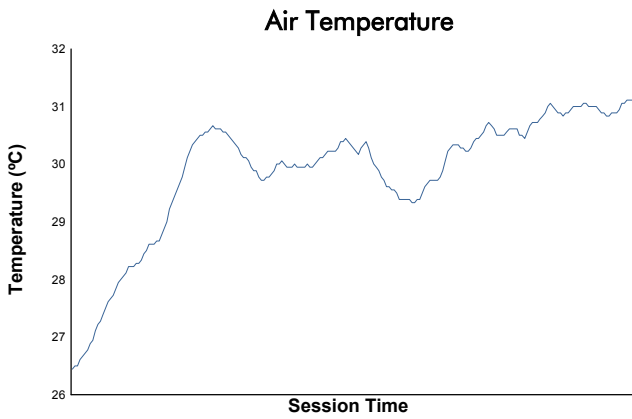

**European Le Mans Series**  
4 Hours of Imola  
Race

Weather Report

Track Status: **WET**