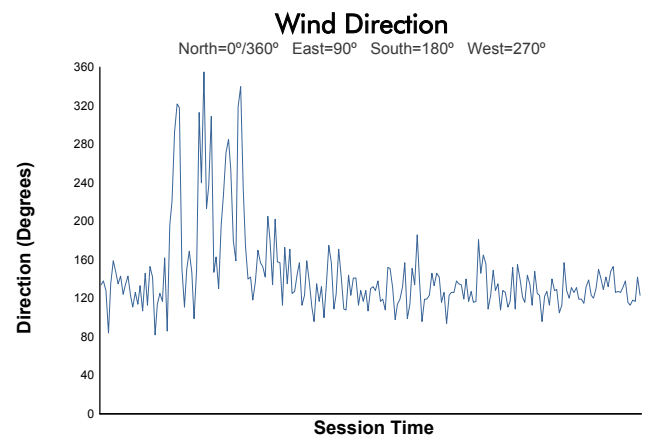

**European Le Mans Series**  
4 Hours of Imola  
Race

Weather Report

Track Status: **WET**