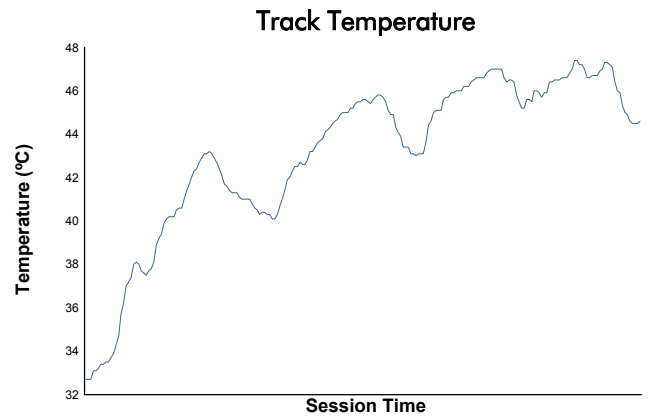

**European Le Mans Series**  
4 Hours of Imola  
Race

Weather Report

Track Status: **WET**