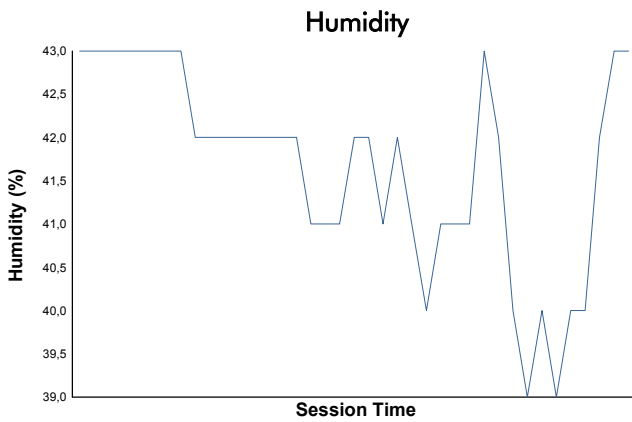

4 Hours of Imola

Porsche Carrera Cup Benelux

Qualifying Practice

Weather Report

Track Status: **DRY**