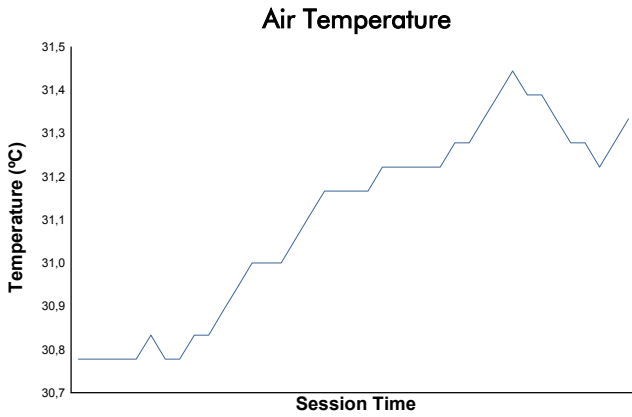

4 Hours of Imola

Porsche Carrera Cup Benelux

Qualifying Practice

Weather Report

Track Status: **DRY**