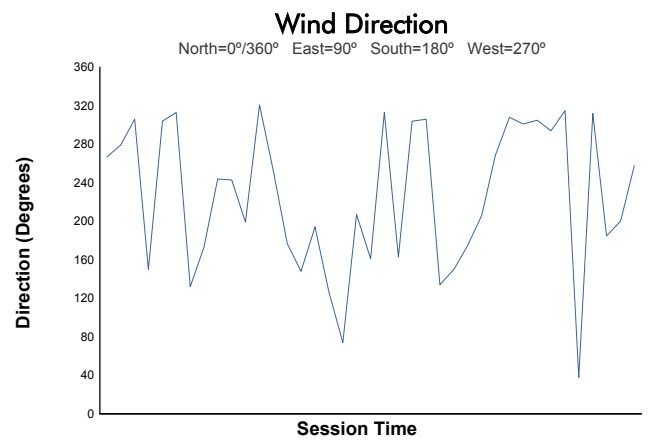

4 Hours of Imola

Porsche Carrera Cup Benelux

Qualifying Practice

Weather Report

Track Status: **DRY**