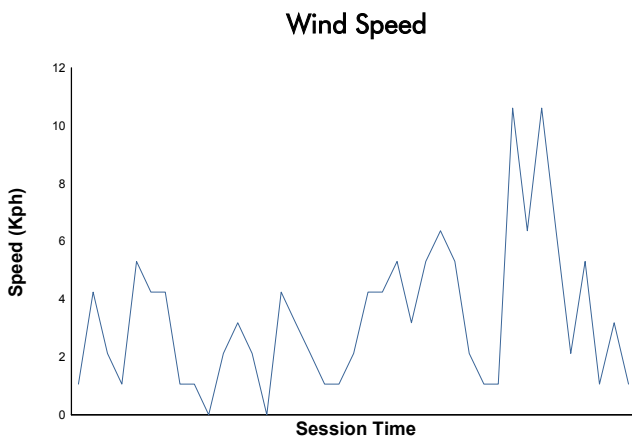

4 Hours of Imola

Porsche Carrera Cup Benelux

Qualifying Practice

Weather Report

Track Status: **DRY**