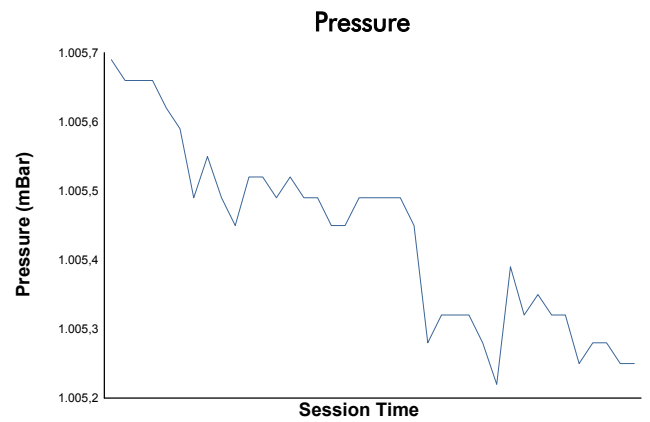

4 Hours of Imola

Porsche Carrera Cup Benelux

Qualifying Practice

Weather Report

Track Status: **DRY**