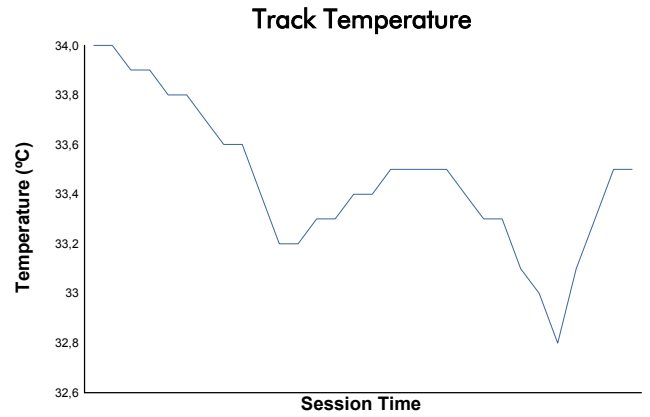

**4 Hours of Imola**  
Porsche Carrera Cup Benelux  
Race 2

Weather Report

Track Status: **DRY**