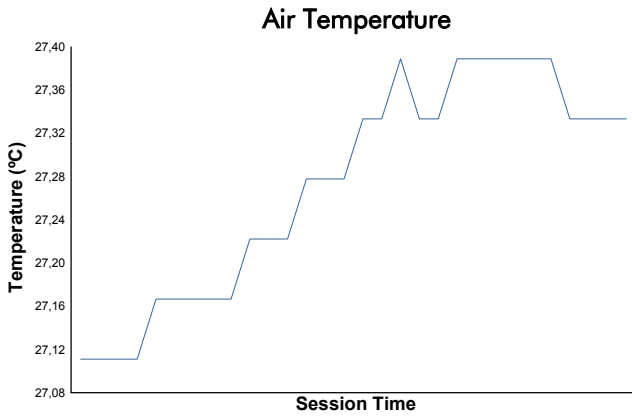

**4 Hours of Imola**  
Porsche Carrera Cup Benelux  
Race 2

Weather Report

Track Status: **DRY**