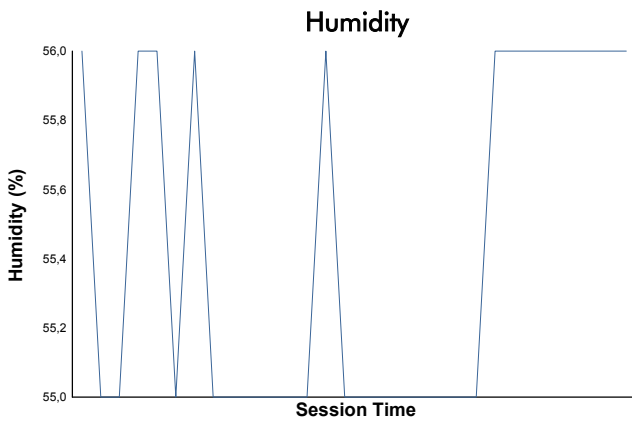

**4 Hours of Imola**  
Porsche Carrera Cup Benelux  
Race 2

Weather Report

Track Status: **DRY**