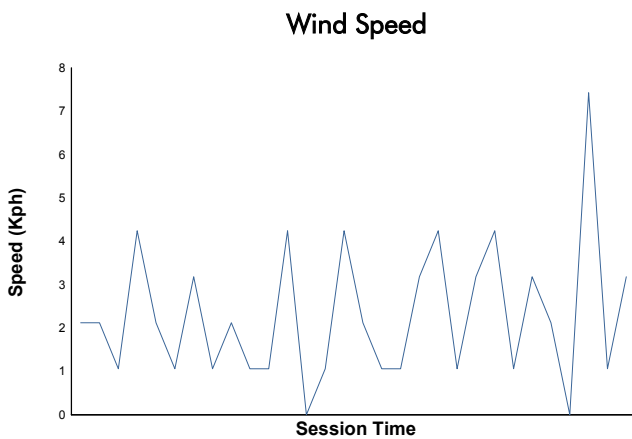

**4 Hours of Imola**  
Porsche Carrera Cup Benelux  
Race 2

Weather Report

Track Status: **DRY**