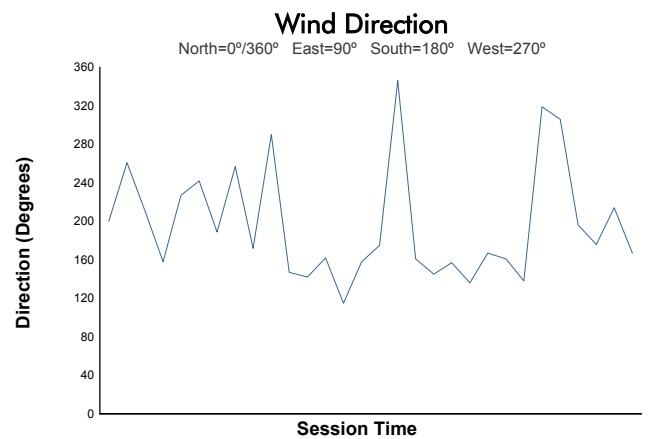

**4 Hours of Imola**  
Porsche Carrera Cup Benelux  
Race 2

Weather Report

Track Status: **DRY**