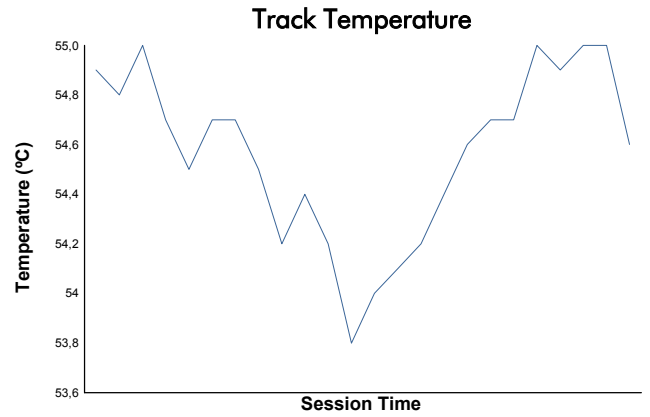

SupersportX-GT4
4 Hours of Imola
Race 2
Weather Report

Track Status: **DRY**