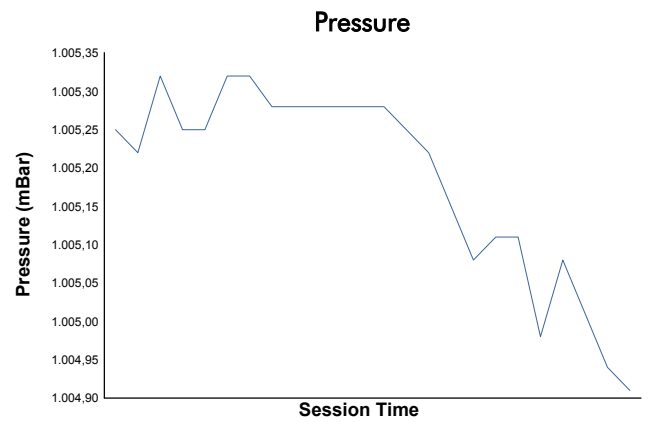

SupersportX-GT4
4 Hours of Imola
Race 2
Weather Report

Track Status: **DRY**