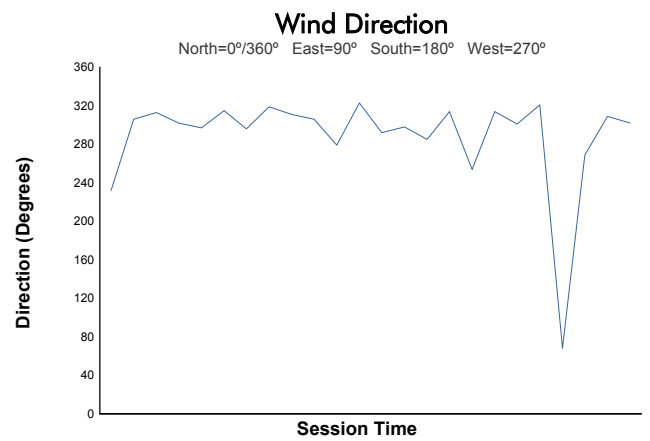

SupersportX-GT4
4 Hours of Imola
Race 2
Weather Report

Track Status: **DRY**