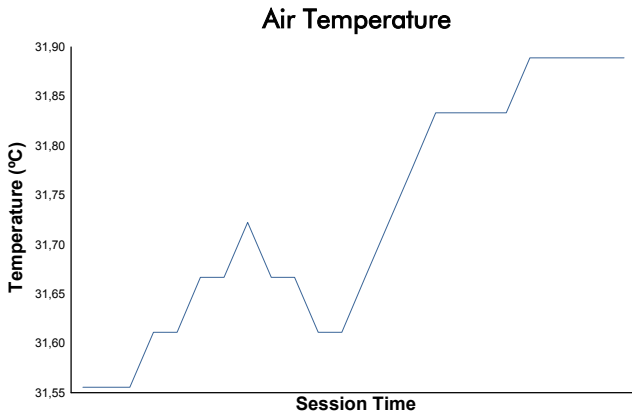

SupersportX-GT4
4 Hours of Imola
Race 2
Weather Report

Track Status: **DRY**