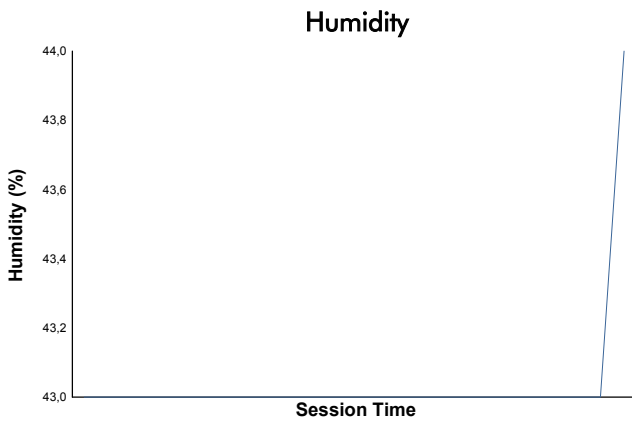

SupersportX-GT4
4 Hours of Imola
Race 2
Weather Report

Track Status: **DRY**