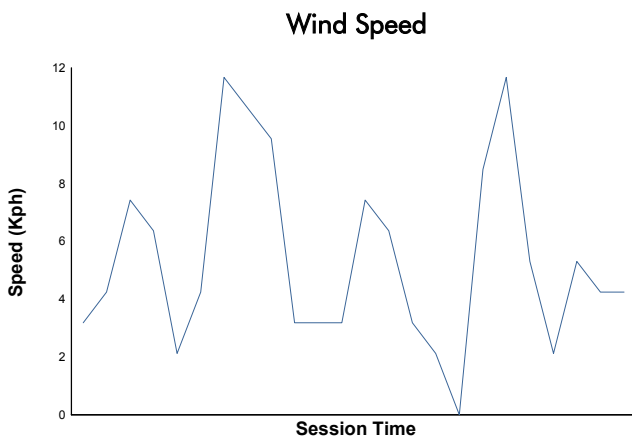

SupersportX-GT4
4 Hours of Imola
Race 2
Weather Report

Track Status: **DRY**