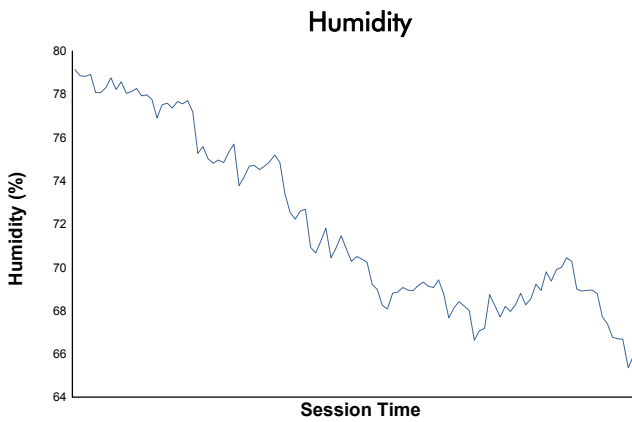

**ELMS Collective Test Day**  
4 Hours of Spa-Francorchamps  
Morning Test  
Weather Report

Track Status: **DRY**