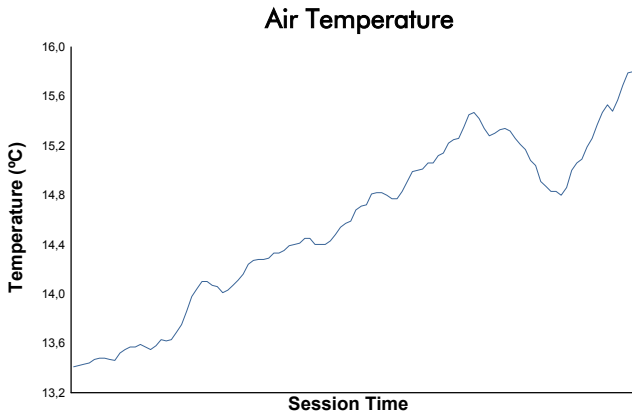

**ELMS Collective Test Day**  
4 Hours of Spa-Francorchamps  
Morning Test  
Weather Report

Track Status: **DRY**