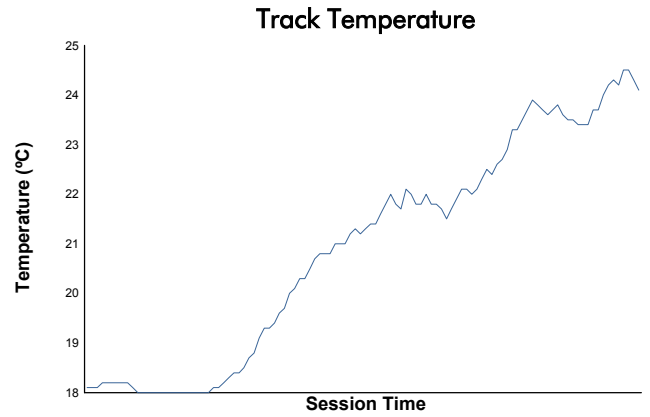

**ELMS Collective Test Day**  
4 Hours of Spa-Francorchamps  
Morning Test  
Weather Report

Track Status: **DRY**