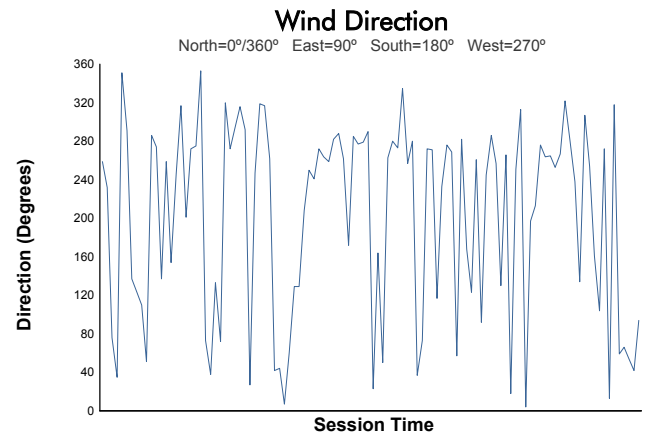

**ELMS Collective Test Day**  
4 Hours of Spa-Francorchamps  
Morning Test  
Weather Report

Track Status: **DRY**