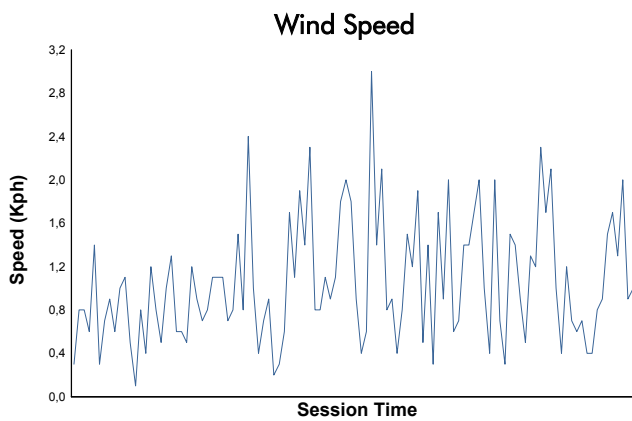

**ELMS Collective Test Day**  
4 Hours of Spa-Francorchamps  
Morning Test  
Weather Report

Track Status: **DRY**