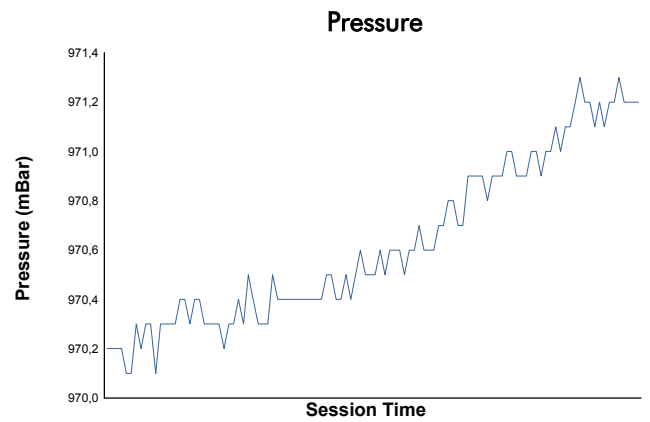

**ELMS Collective Test Day**  
4 Hours of Spa-Francorchamps  
Morning Test  
Weather Report

Track Status: **DRY**