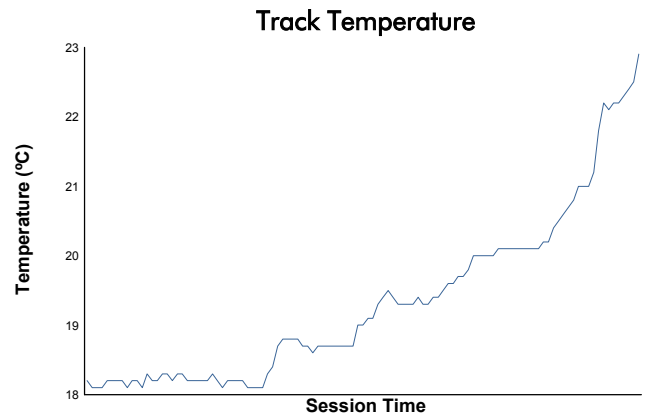

ELMS Collective Test Day

4 Hours of Mugello
Morning Test

Weather Report

Track Status: **DRY**