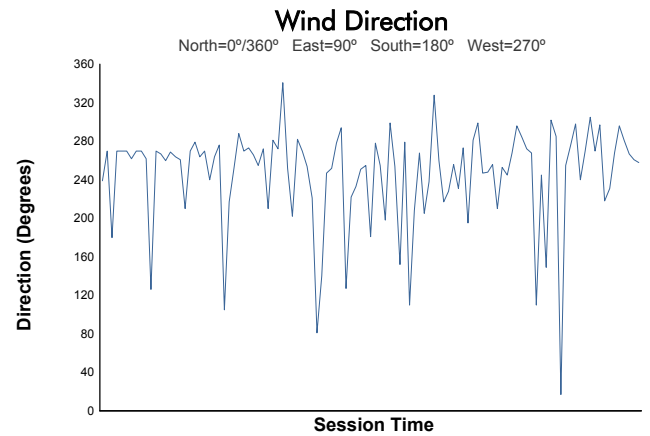

ELMS Collective Test Day

4 Hours of Mugello
Morning Test

Weather Report

Track Status: **DRY**