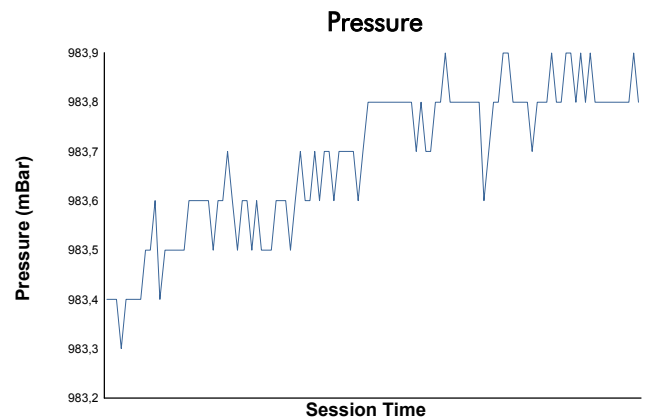

ELMS Collective Test Day

4 Hours of Mugello
Morning Test

Weather Report

Track Status: **DRY**