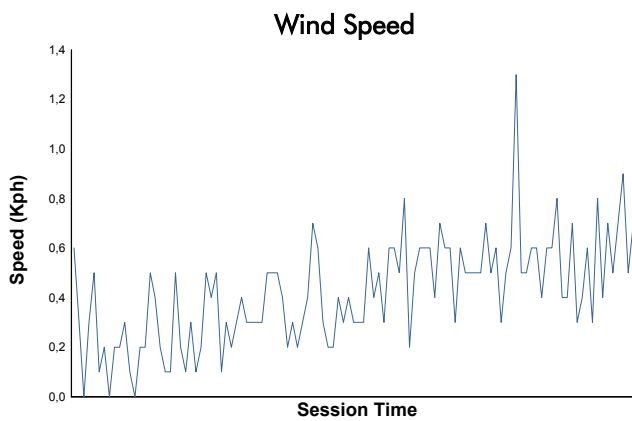

ELMS Collective Test Day

4 Hours of Mugello
Morning Test

Weather Report

Track Status: **DRY**