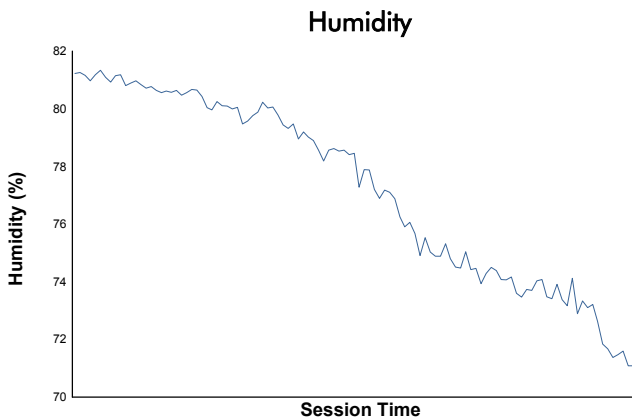

ELMS Collective Test Day

4 Hours of Mugello
Morning Test

Weather Report

Track Status: **DRY**