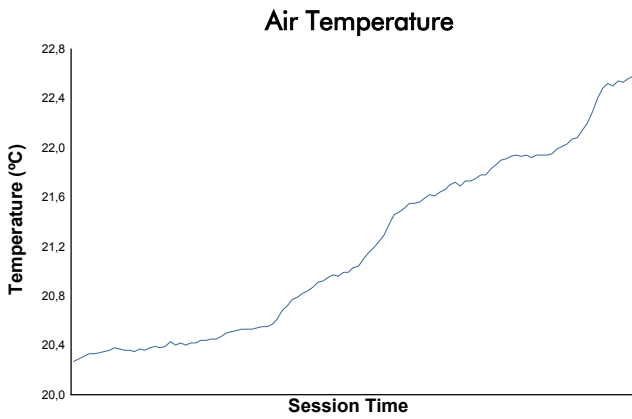

ELMS Collective Test Day

4 Hours of Mugello
Morning Test

Weather Report

Track Status: **DRY**