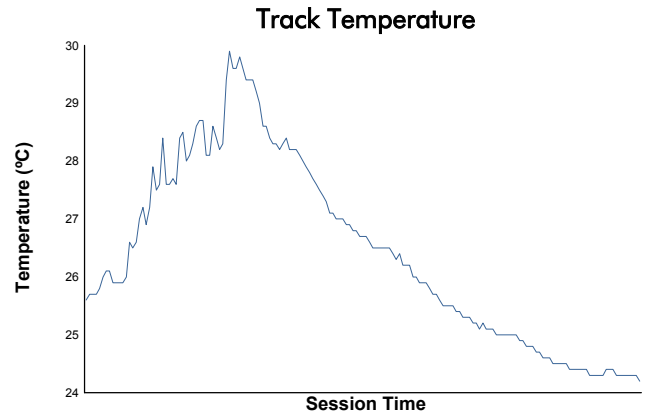

ELMS Collective Test Day 4 Hours of Mugello Afternoon Test

Weather Report

Track Status: **DRY**