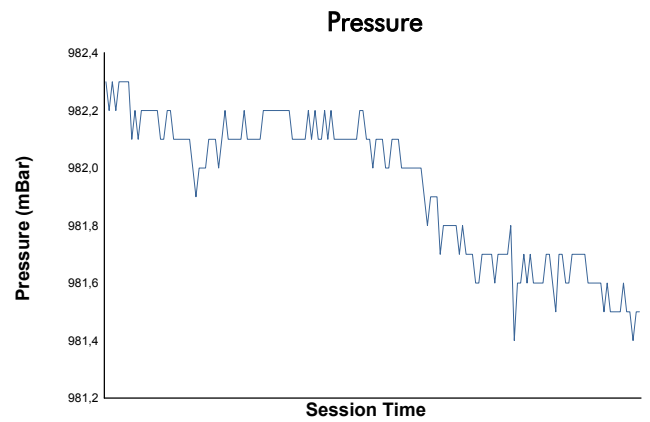

ELMS Collective Test Day 4 Hours of Mugello Afternoon Test

Weather Report

Track Status: **DRY**