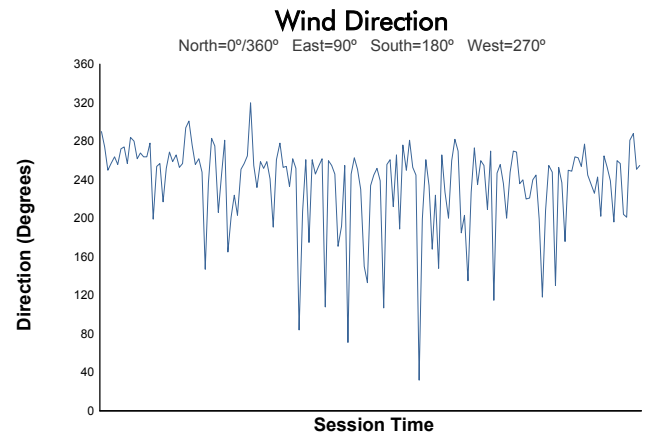

ELMS Collective Test Day 4 Hours of Mugello Afternoon Test

Weather Report

Track Status: **DRY**