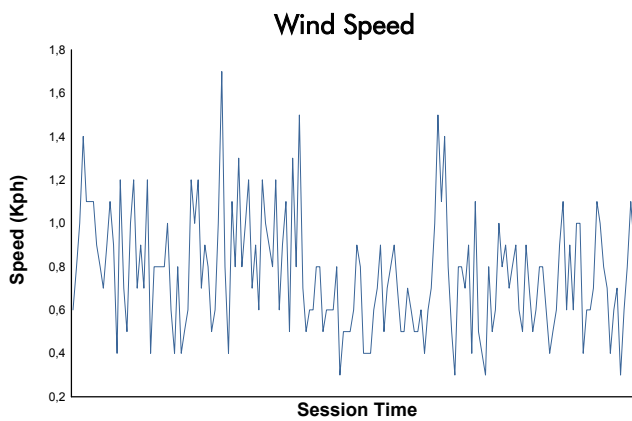

ELMS Collective Test Day 4 Hours of Mugello Afternoon Test

Weather Report

Track Status: **DRY**