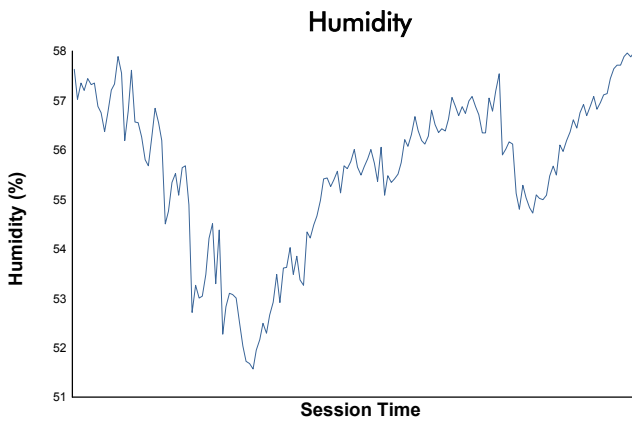

ELMS Collective Test Day 4 Hours of Mugello Afternoon Test

Weather Report

Track Status: **DRY**