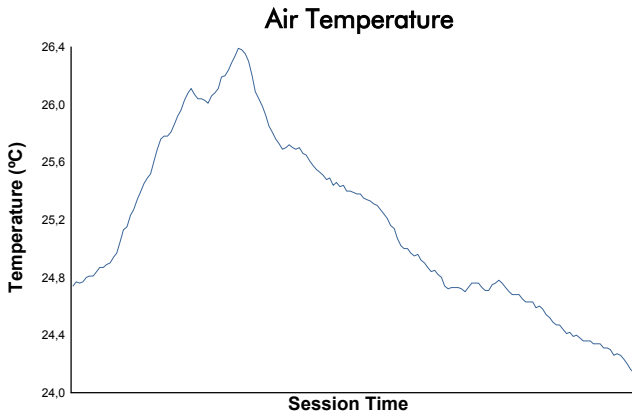

ELMS Collective Test Day 4 Hours of Mugello Afternoon Test

Weather Report

Track Status: **DRY**