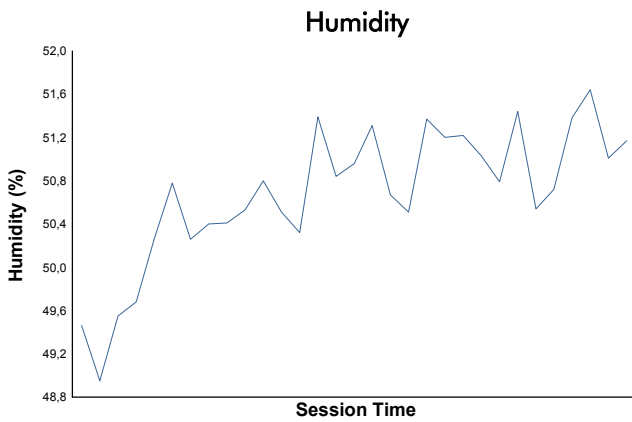

**4 Hours of Mugello**  
Porsche Carrera Cup France  
Race 1

Weather Report

Track Status: **DRY**