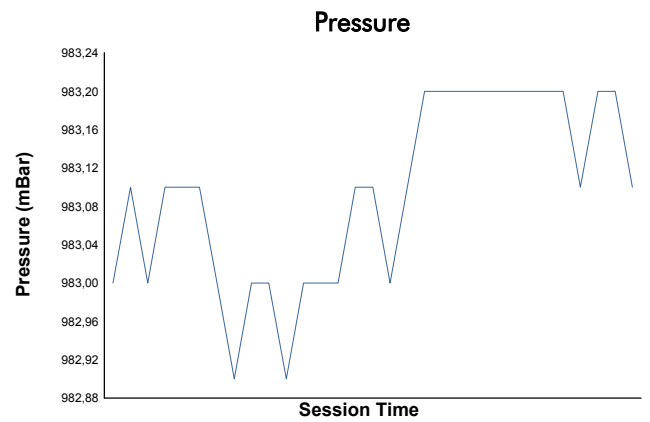

**4 Hours of Mugello**  
Porsche Carrera Cup France  
Race 1

Weather Report

Track Status: **DRY**