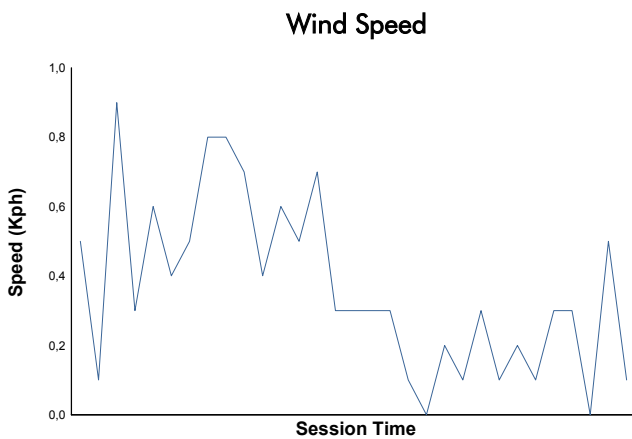

**4 Hours of Mugello**  
Porsche Carrera Cup France  
Race 1

Weather Report

Track Status: **DRY**