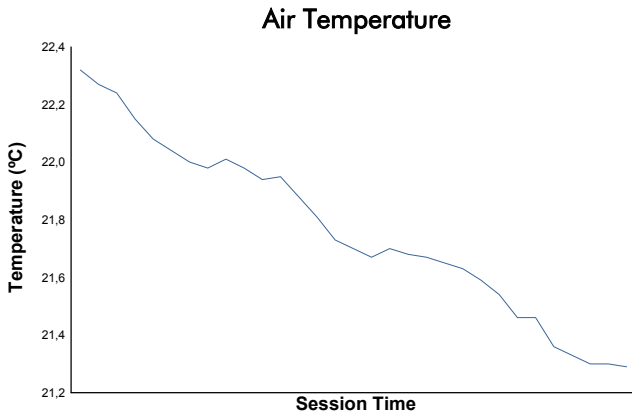

**4 Hours of Mugello**  
Porsche Carrera Cup France  
Race 1

Weather Report

Track Status: **DRY**