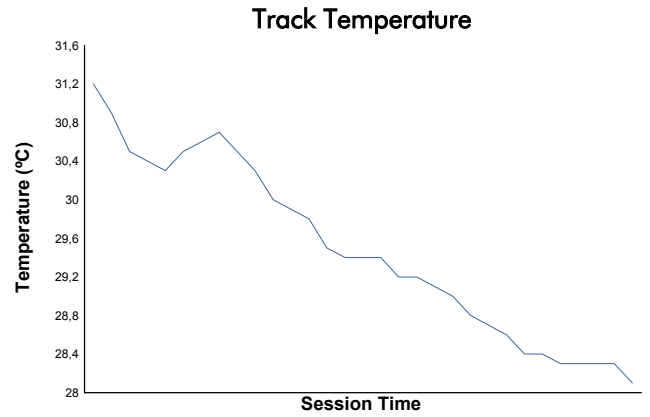

**4 Hours of Mugello**  
Porsche Carrera Cup France  
Race 1

Weather Report

Track Status: **DRY**