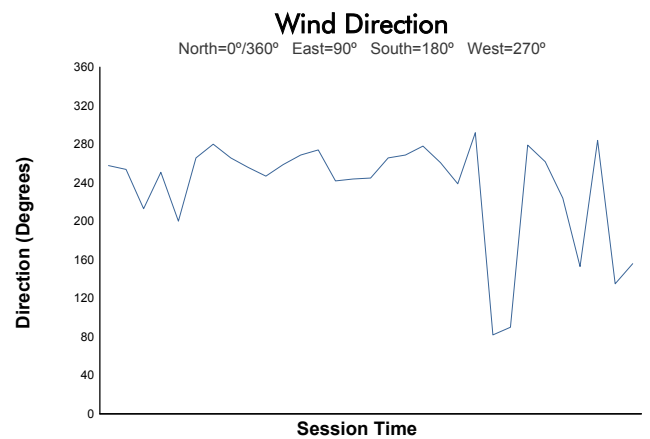

**4 Hours of Mugello**  
Porsche Carrera Cup France  
Race 1

Weather Report

Track Status: **DRY**