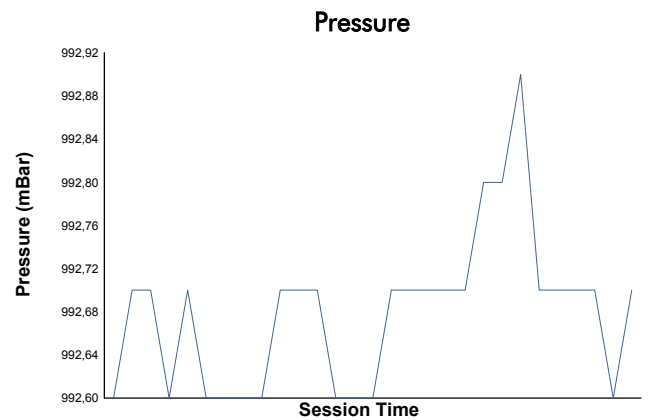

4 Hours of Mugello Porsche Carrera Cup France Race 2

Weather Report

Track Status: **DRY**