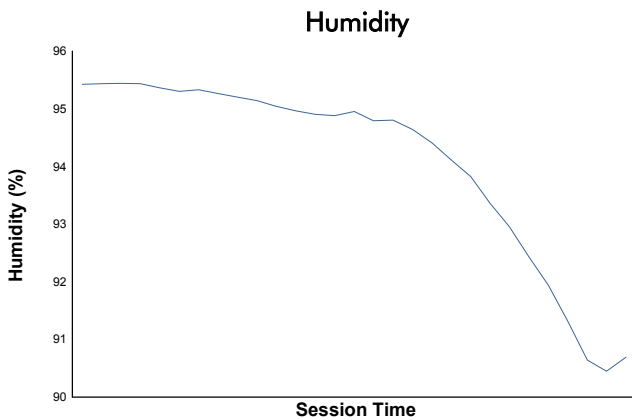

4 Hours of Mugello Porsche Carrera Cup France Race 2

Weather Report

Track Status: **DRY**