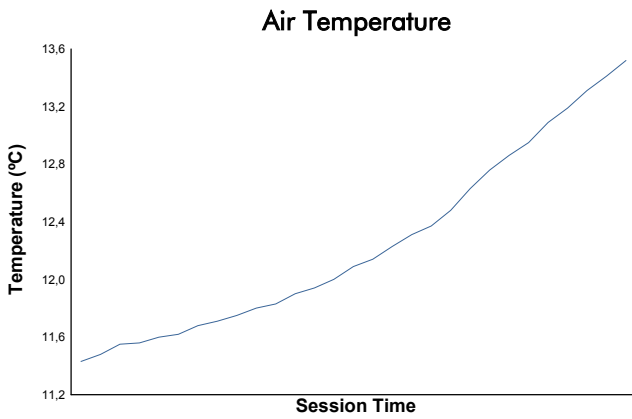

4 Hours of Mugello Porsche Carrera Cup France Race 2

Weather Report

Track Status: **DRY**