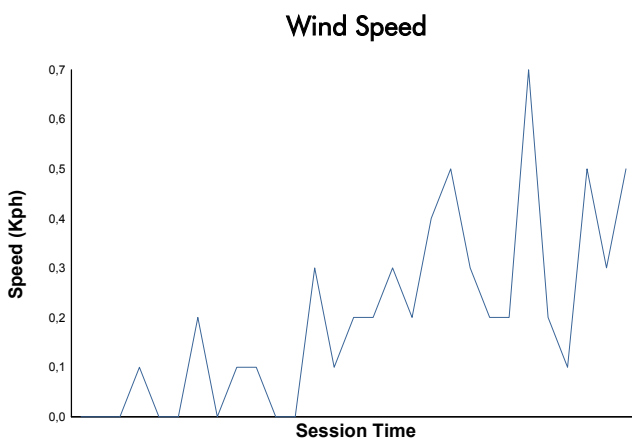

4 Hours of Mugello Porsche Carrera Cup France Race 2

Weather Report

Track Status: **DRY**