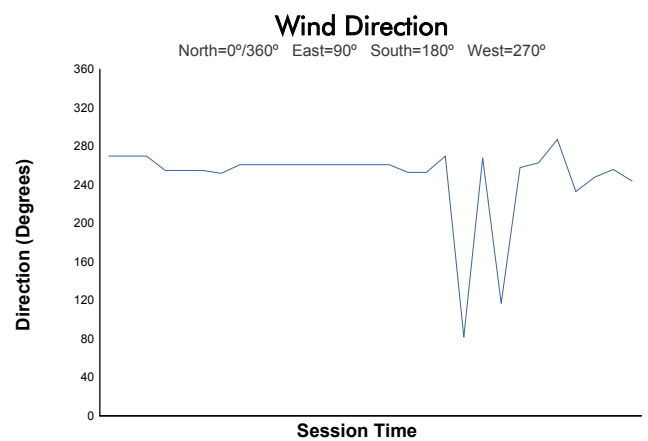

4 Hours of Mugello Porsche Carrera Cup France Race 2

Weather Report

Track Status: **DRY**