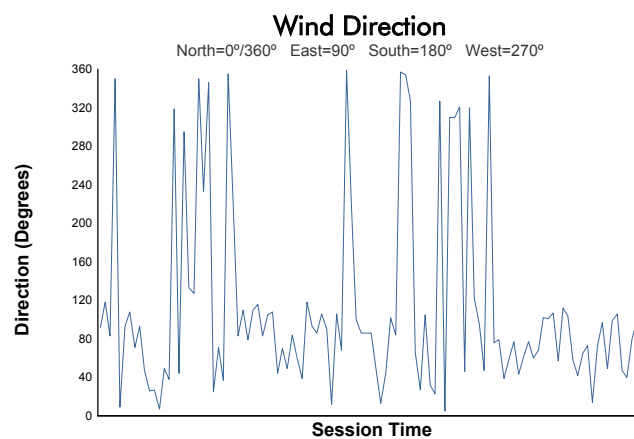

**ELMS Collective Test Day**

4 Hours of Portimao

Morning Test

Weather Report

Track Status: **WET**