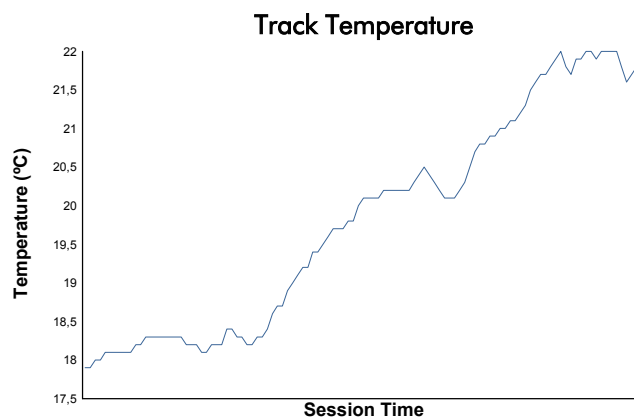

**ELMS Collective Test Day**

4 Hours of Portimao

Morning Test

Weather Report

Track Status: **WET**