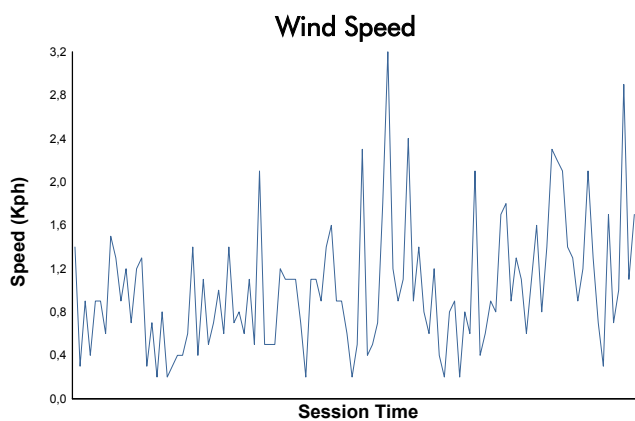

**ELMS Collective Test Day**

4 Hours of Portimao

Morning Test

Weather Report

Track Status: **WET**