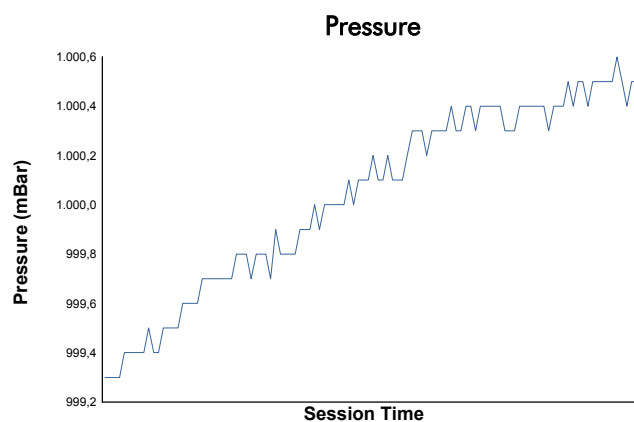

**ELMS Collective Test Day**

4 Hours of Portimao

Morning Test

Weather Report

Track Status: **WET**