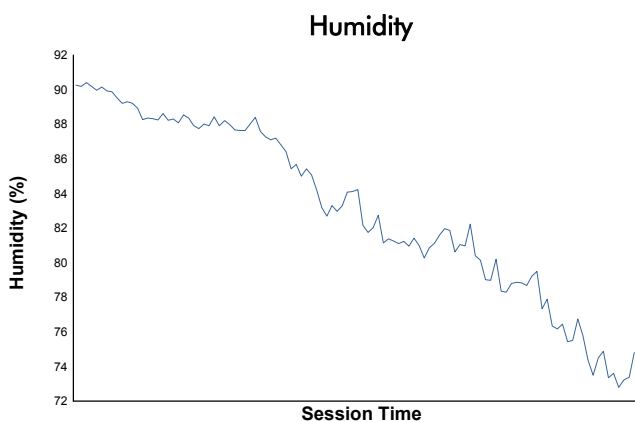

**ELMS Collective Test Day**

4 Hours of Portimao

Morning Test

Weather Report

Track Status: **WET**