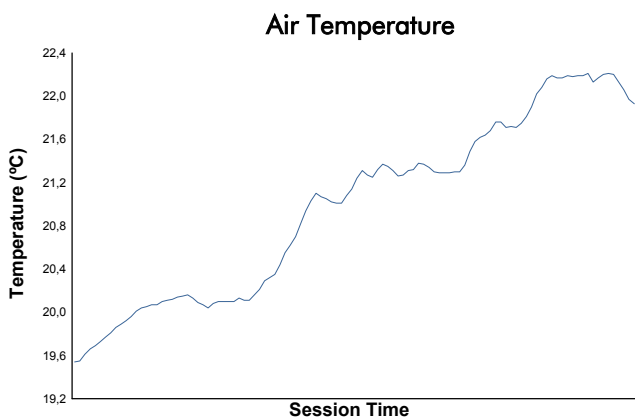

**ELMS Collective Test Day**

4 Hours of Portimao

Morning Test

Weather Report

Track Status: **WET**