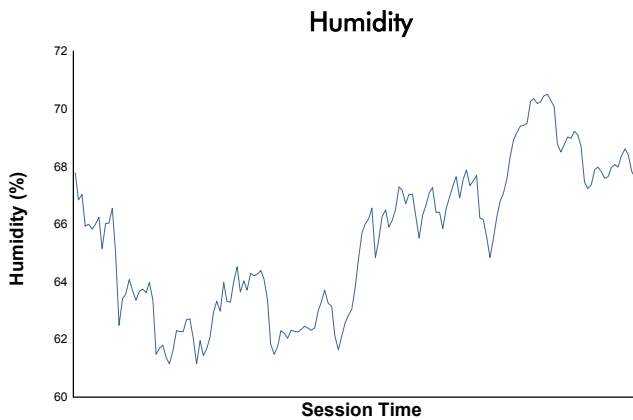

ELMS Collective Test Day
4 Hours of Portimao
Afternoon Test

Weather Report

Track Status: **DRY**