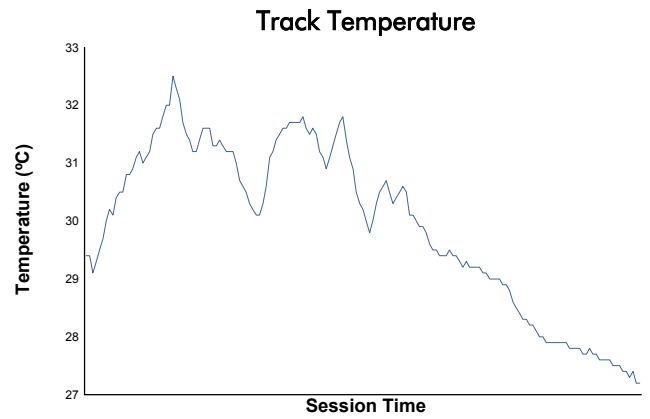

ELMS Collective Test Day
4 Hours of Portimao
Afternoon Test

Weather Report

Track Status: **DRY**