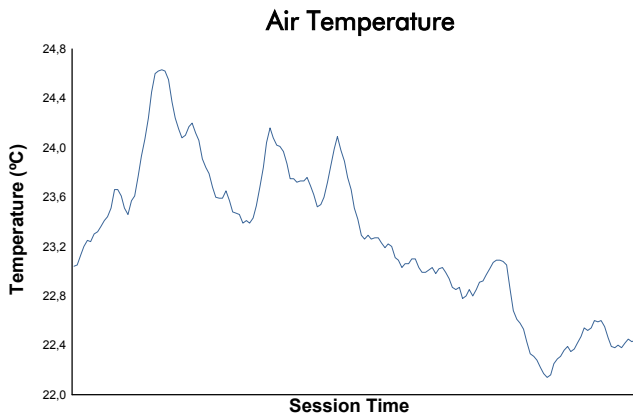

ELMS Collective Test Day
4 Hours of Portimao
Afternoon Test

Weather Report

Track Status: **DRY**