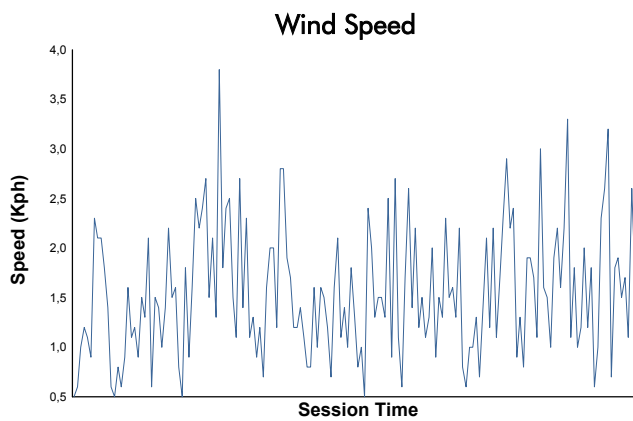

ELMS Collective Test Day
4 Hours of Portimao
Afternoon Test

Weather Report

Track Status: **DRY**