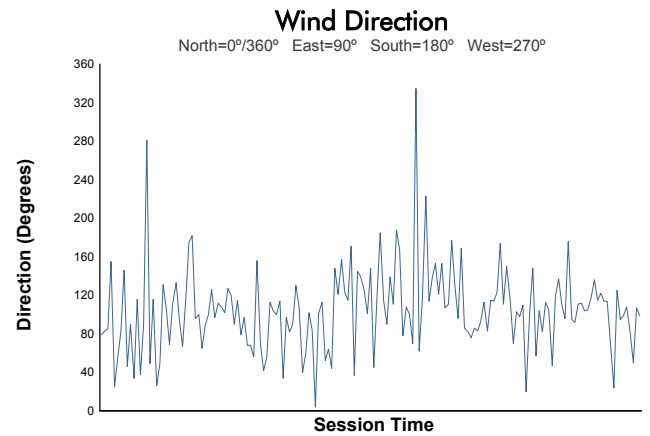

ELMS Collective Test Day
4 Hours of Portimao
Afternoon Test

Weather Report

Track Status: **DRY**