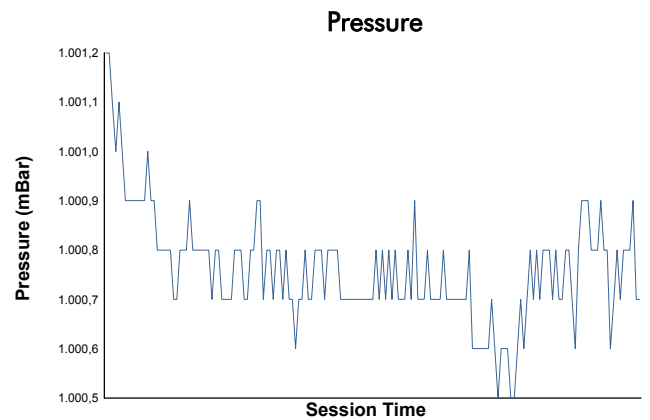

ELMS Collective Test Day
4 Hours of Portimao
Afternoon Test

Weather Report

Track Status: **DRY**