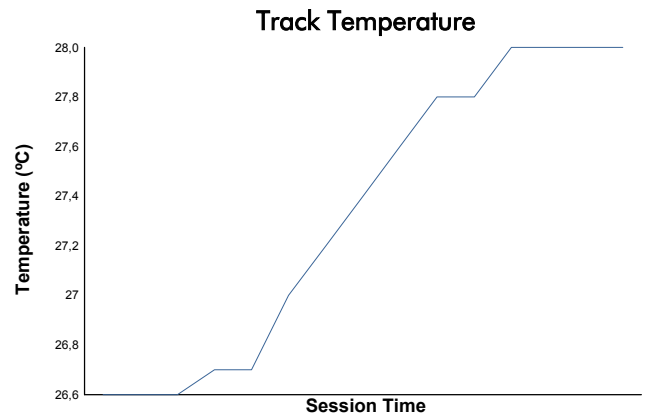

European Le Mans Series
4 Hours of Portimao
Qualifying Practice - LMP3

Weather Report

Track Status: **DRY**