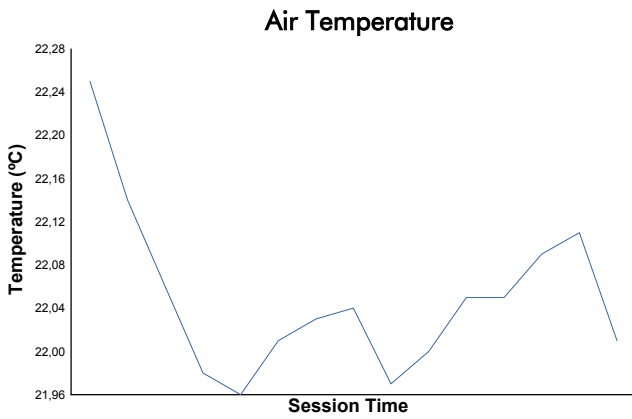

European Le Mans Series
4 Hours of Portimao
Qualifying Practice - LMP3

Weather Report

Track Status: **DRY**