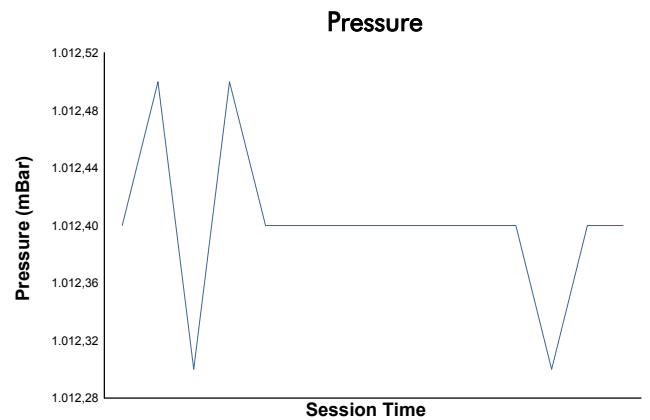

European Le Mans Series
4 Hours of Portimao
Qualifying Practice - LMP3

Weather Report

Track Status: **DRY**