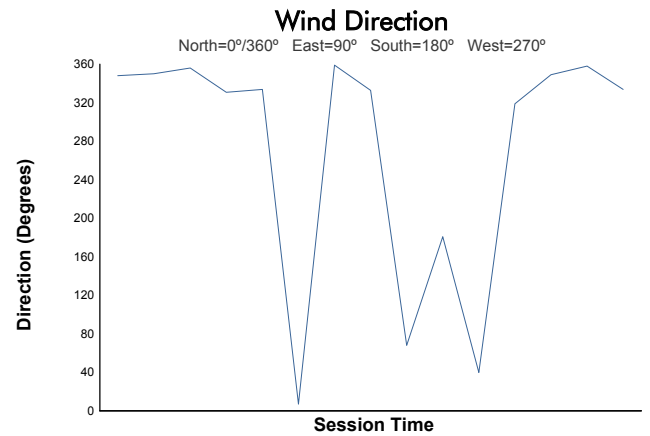

European Le Mans Series
4 Hours of Portimao
Qualifying Practice - LMP3

Weather Report

Track Status: **DRY**