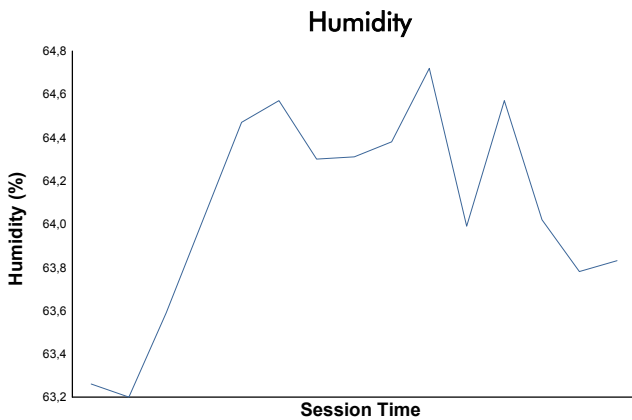

European Le Mans Series
4 Hours of Portimao
Qualifying Practice - LMP3

Weather Report

Track Status: **DRY**