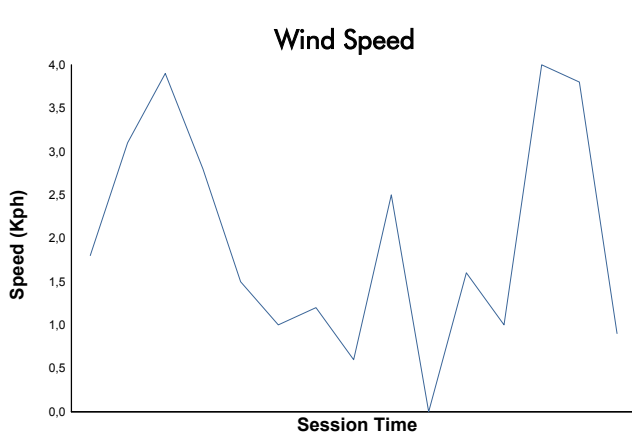

European Le Mans Series
4 Hours of Portimao
Qualifying Practice - LMP3

Weather Report

Track Status: **DRY**