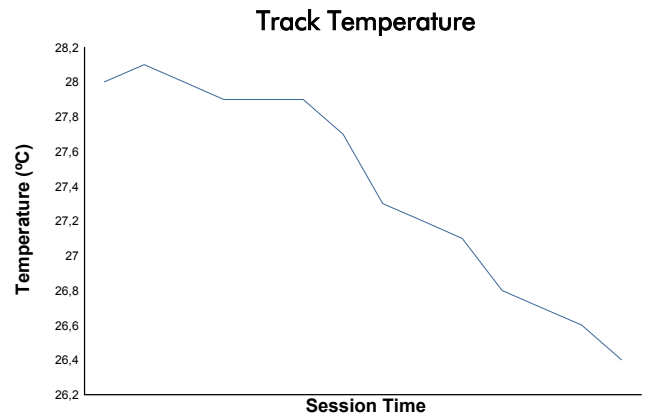

**European Le Mans Series**  
4 Hours of Portimao  
Qualifying Practice - LMP2 Pro/Am

**Weather Report**

Track Status: **DRY**