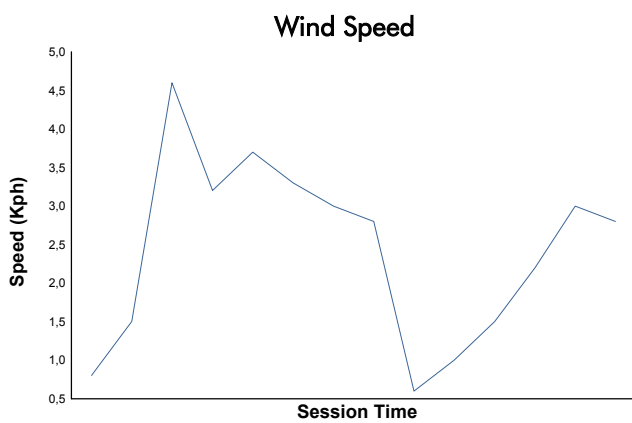

**European Le Mans Series**  
4 Hours of Portimao  
Qualifying Practice - LMP2 Pro/Am

**Weather Report**

Track Status: **DRY**