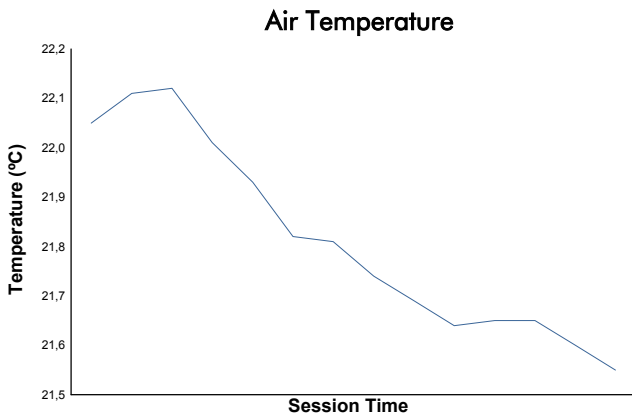

**European Le Mans Series**  
4 Hours of Portimao  
Qualifying Practice - LMP2 Pro/Am

**Weather Report**

Track Status: **DRY**