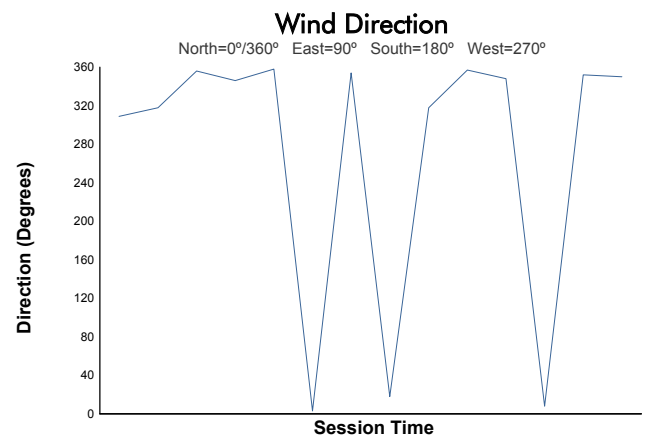

**European Le Mans Series**  
4 Hours of Portimao  
Qualifying Practice - LMP2 Pro/Am

**Weather Report**

Track Status: **DRY**