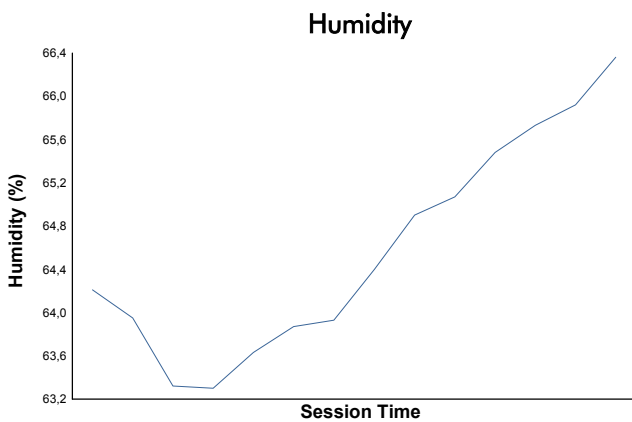

**European Le Mans Series**  
4 Hours of Portimao  
Qualifying Practice - LMP2 Pro/Am

**Weather Report**

Track Status: **DRY**