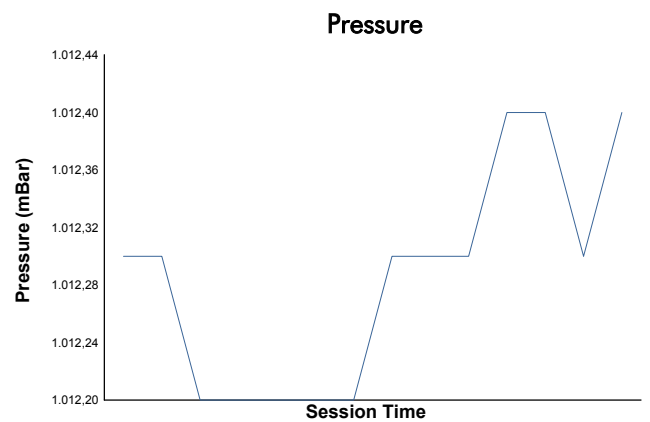

**European Le Mans Series**  
4 Hours of Portimao  
Qualifying Practice - LMP2 Pro/Am

**Weather Report**

Track Status: **DRY**