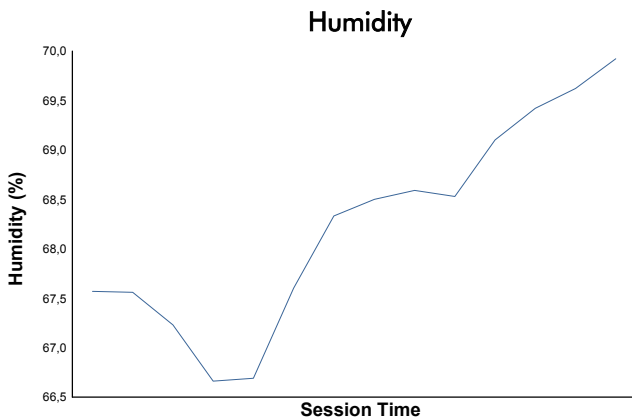

European Le Mans Series
4 Hours of Portimao
Qualifying Practice - LMP2

Weather Report

Track Status: **DRY**