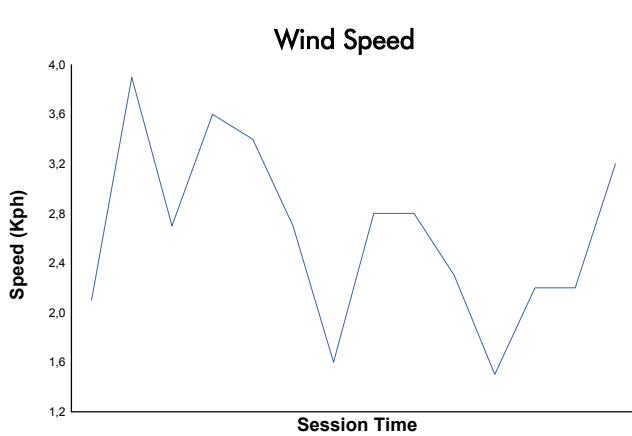

European Le Mans Series
4 Hours of Portimao
Qualifying Practice - LMP2

Weather Report

Track Status: **DRY**