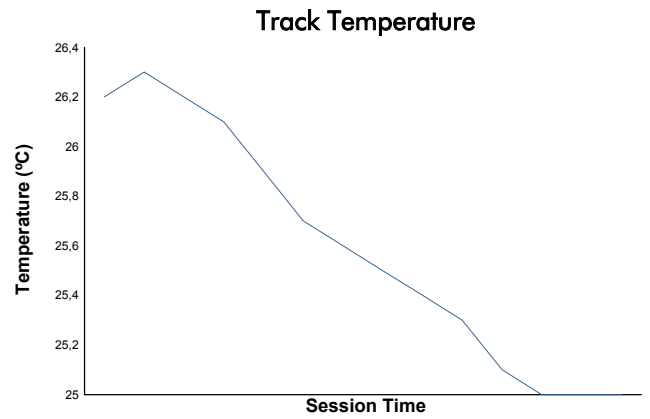

European Le Mans Series
4 Hours of Portimao
Qualifying Practice - LMP2

Weather Report

Track Status: **DRY**