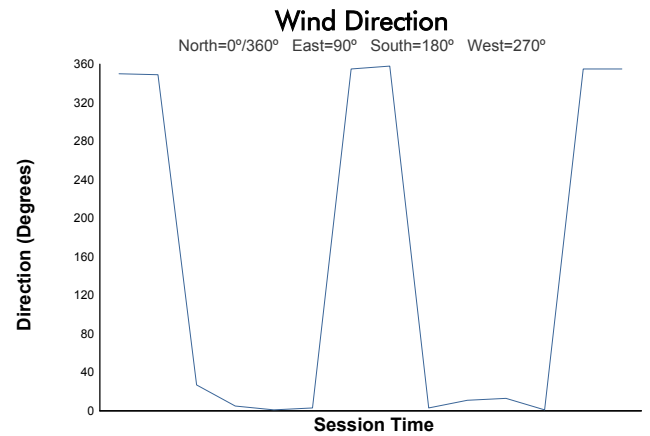

European Le Mans Series
4 Hours of Portimao
Qualifying Practice - LMP2

Weather Report

Track Status: **DRY**