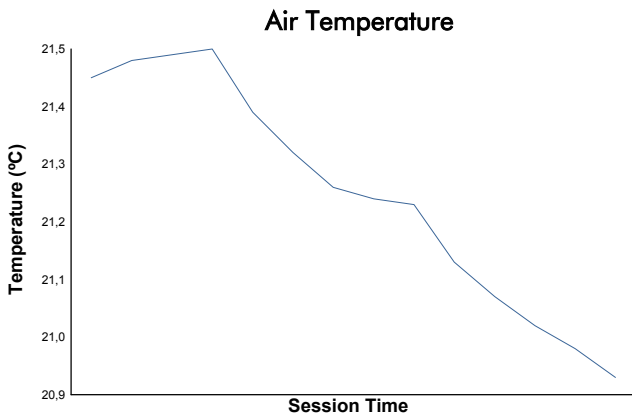

European Le Mans Series
4 Hours of Portimao
Qualifying Practice - LMP2

Weather Report

Track Status: **DRY**