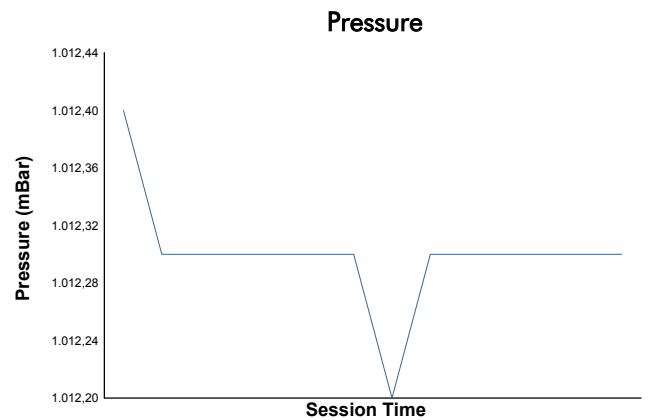

European Le Mans Series
4 Hours of Portimao
Qualifying Practice - LMP2

Weather Report

Track Status: **DRY**