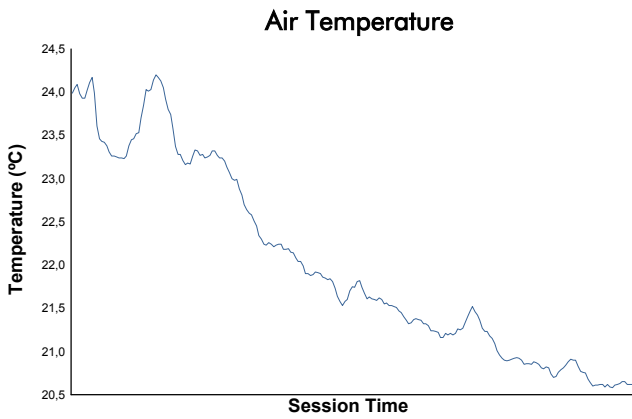

**European Le Mans Series**  
4 Hours of Portimao  
Race

Weather Report

Track Status: **DRY**