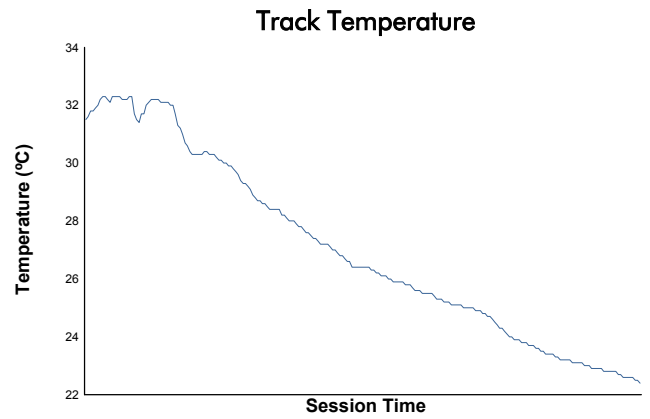

**European Le Mans Series**  
4 Hours of Portimao  
Race

Weather Report

Track Status: **DRY**