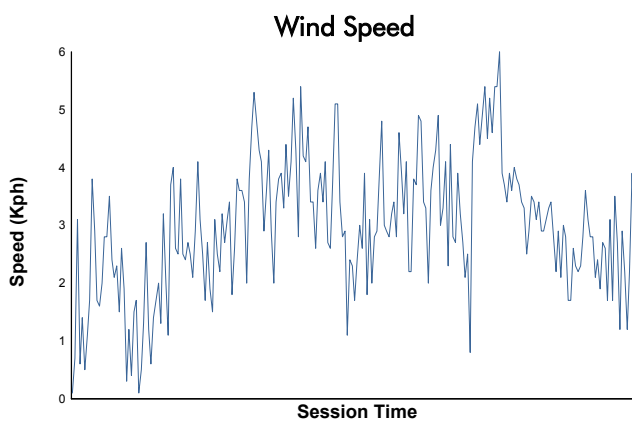

**European Le Mans Series**  
4 Hours of Portimao  
Race

Weather Report

Track Status: **DRY**