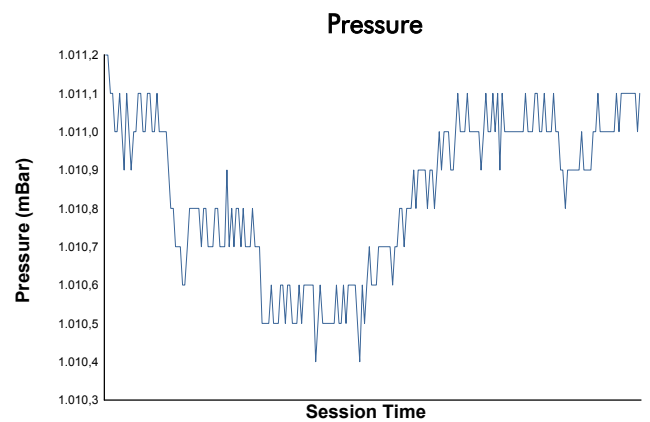

**European Le Mans Series**  
4 Hours of Portimao  
Race

Weather Report

Track Status: **DRY**