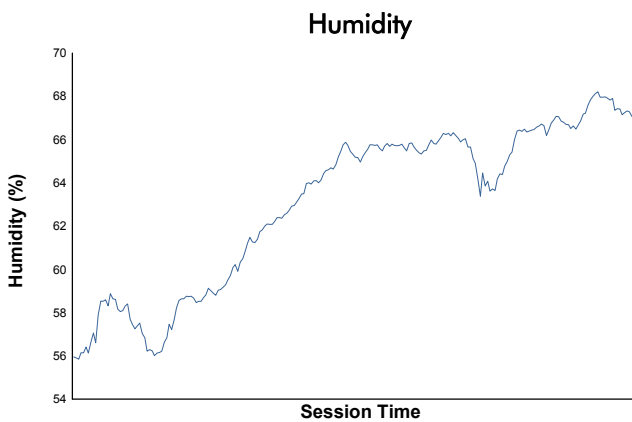

**European Le Mans Series**  
4 Hours of Portimao  
Race

Weather Report

Track Status: **DRY**