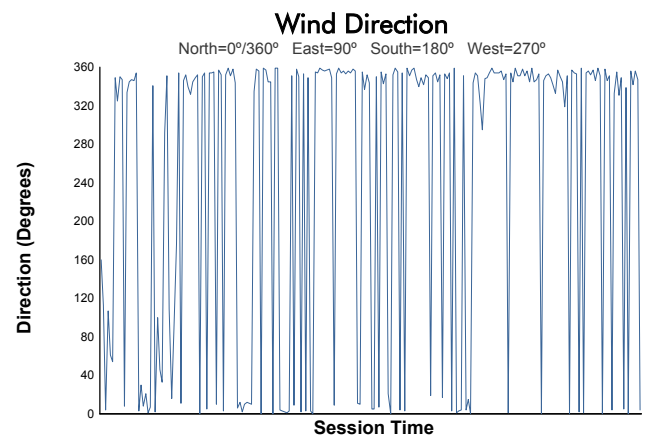

**European Le Mans Series**  
4 Hours of Portimao  
Race

Weather Report

Track Status: **DRY**