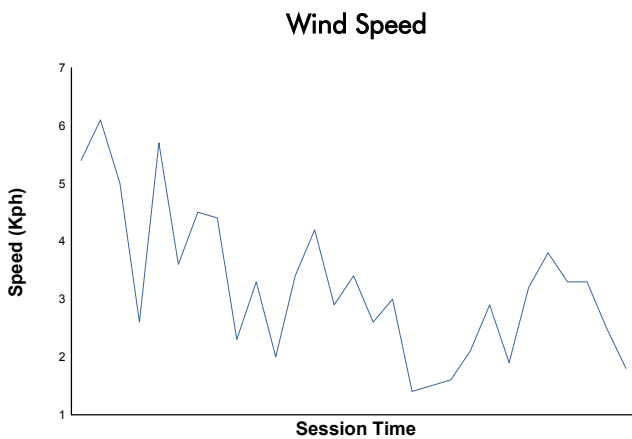

4 Hours of Portimao Porsche Carrera Cup France Qualifying Practice

Weather Report

Track Status: **DRY**