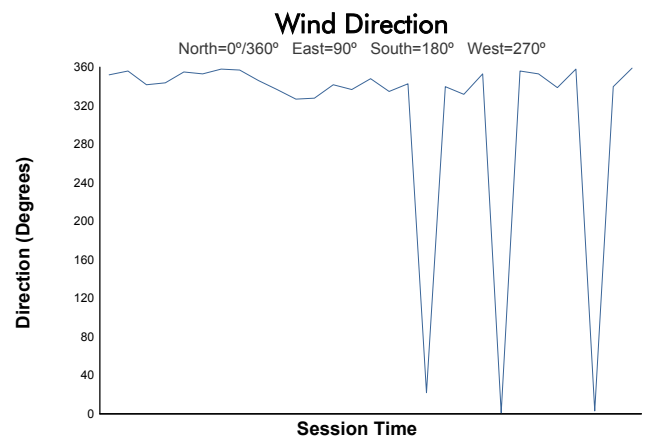

4 Hours of Portimao Porsche Carrera Cup France Qualifying Practice

Weather Report

Track Status: **DRY**