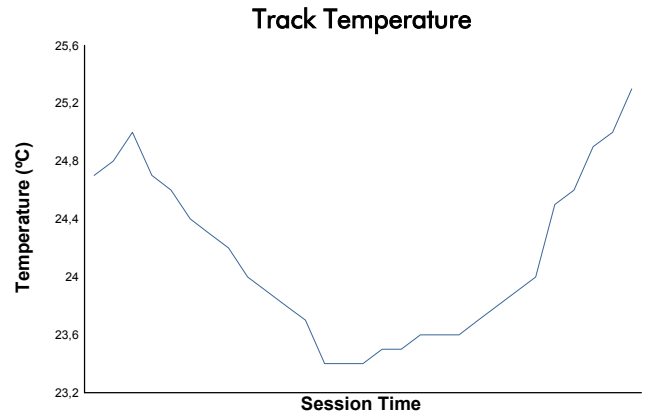

4 Hours of Portimao Porsche Carrera Cup France Qualifying Practice

Weather Report

Track Status: **DRY**