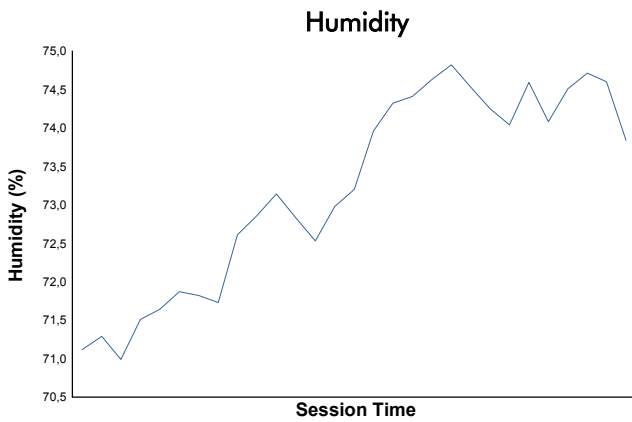

4 Hours of Portimao Porsche Carrera Cup France Qualifying Practice

Weather Report

Track Status: **DRY**