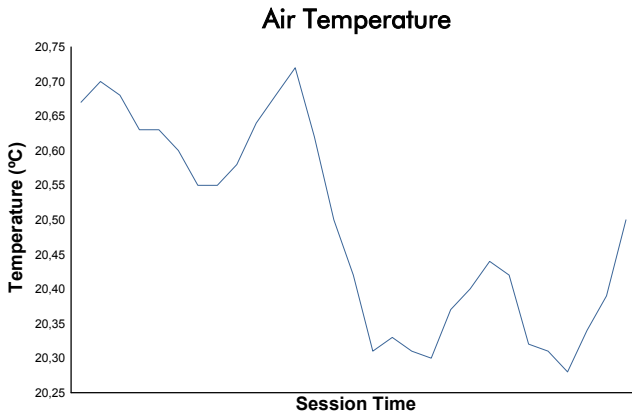

4 Hours of Portimao Porsche Carrera Cup France Qualifying Practice

Weather Report

Track Status: **DRY**