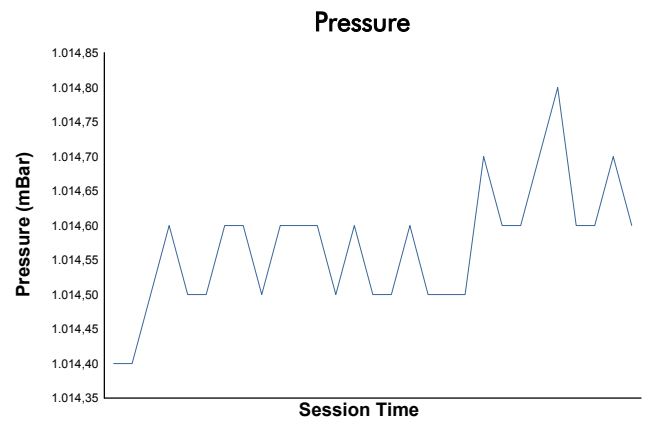

4 Hours of Portimao Porsche Carrera Cup France Qualifying Practice

Weather Report

Track Status: **DRY**