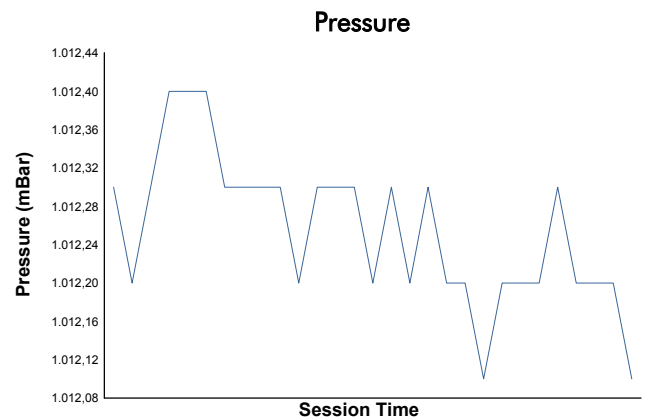

4 Hours of Portimao
Porsche Carrera Cup France
Race 1

Weather Report

Track Status: **DRY**