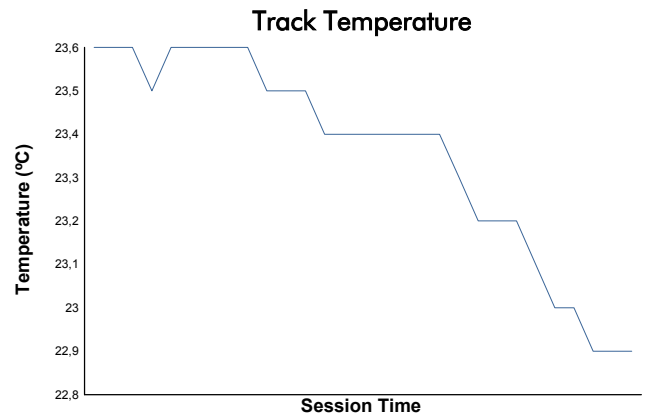

4 Hours of Portimao
Porsche Carrera Cup France
Race 1

Weather Report

Track Status: **DRY**