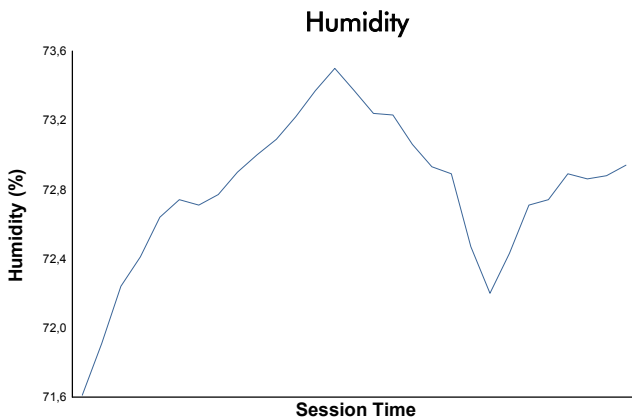

4 Hours of Portimao
Porsche Carrera Cup France
Race 1

Weather Report

Track Status: **DRY**