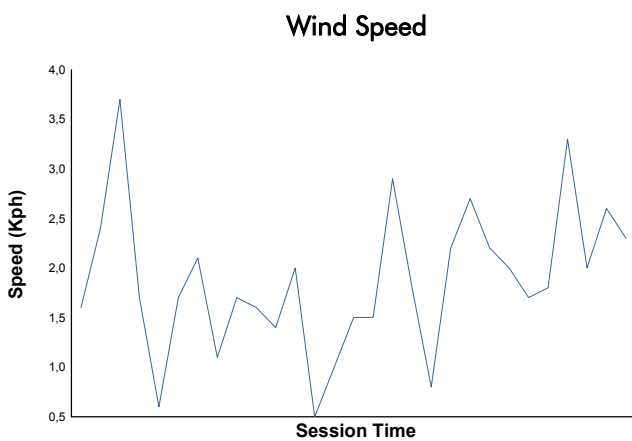

4 Hours of Portimao
Porsche Carrera Cup France
Race 1

Weather Report

Track Status: **DRY**