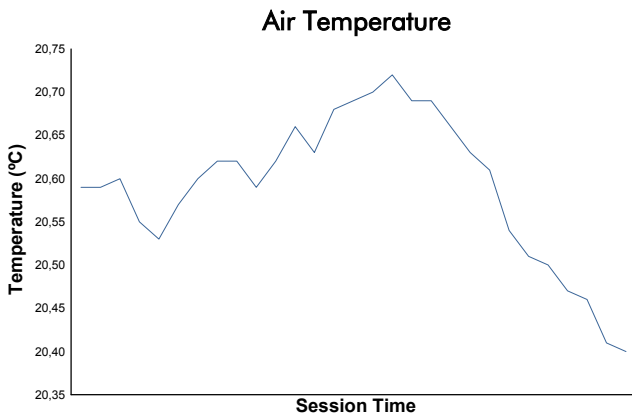

4 Hours of Portimao
Porsche Carrera Cup France
Race 1

Weather Report

Track Status: **DRY**