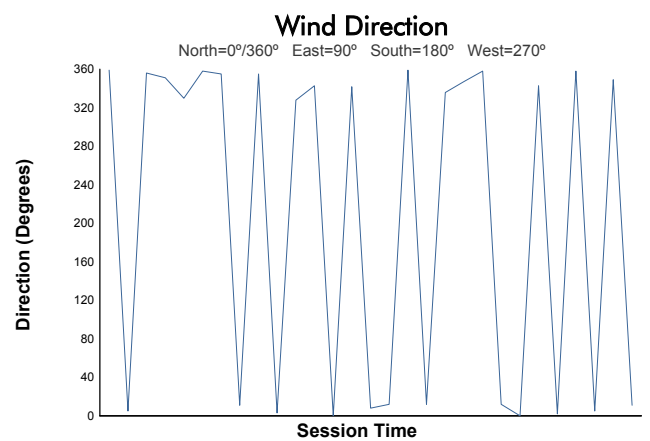

4 Hours of Portimao
Porsche Carrera Cup France
Race 1

Weather Report

Track Status: **DRY**