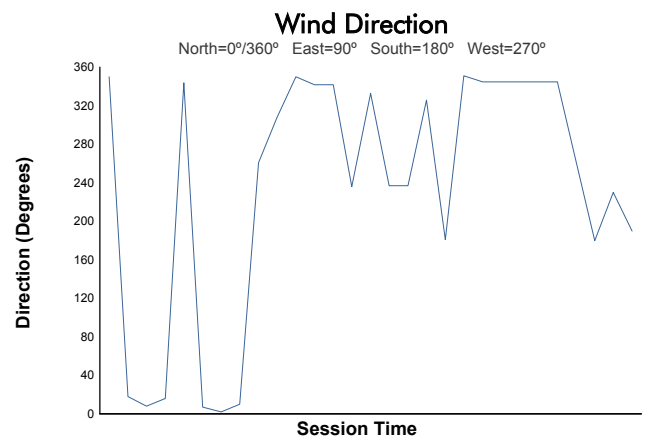

4 Hours of Portimao Porsche Carrera Cup France Race 2

Weather Report

Track Status: **DRY**