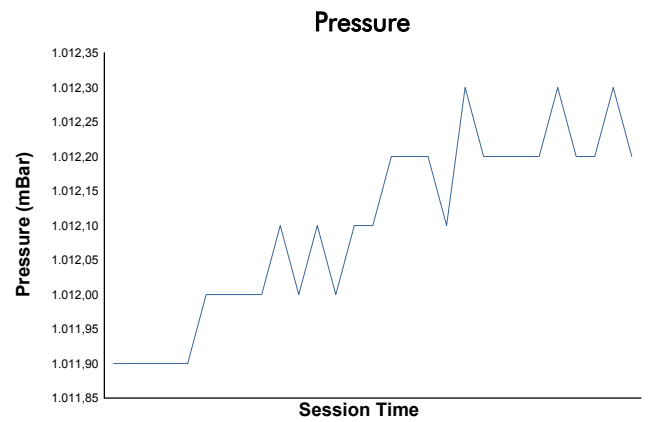

4 Hours of Portimao Porsche Carrera Cup France Race 2

Weather Report

Track Status: **DRY**