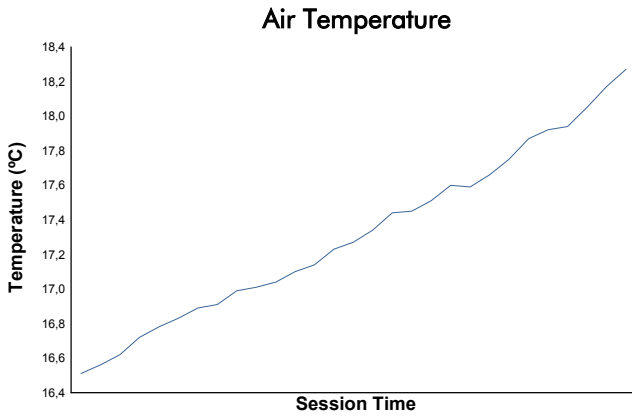

4 Hours of Portimao Porsche Carrera Cup France Race 2

Weather Report

Track Status: **DRY**