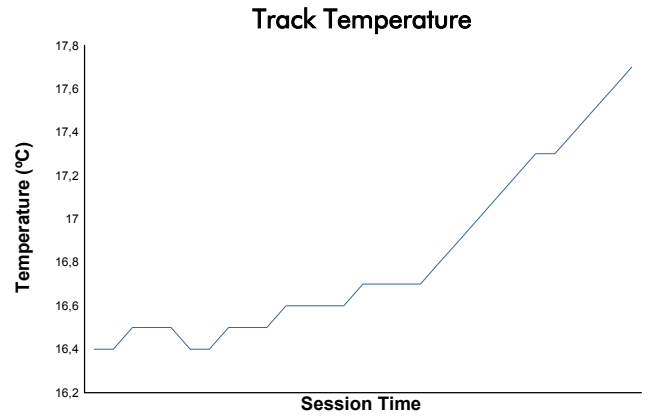

4 Hours of Portimao Porsche Carrera Cup France Race 2

Weather Report

Track Status: **DRY**