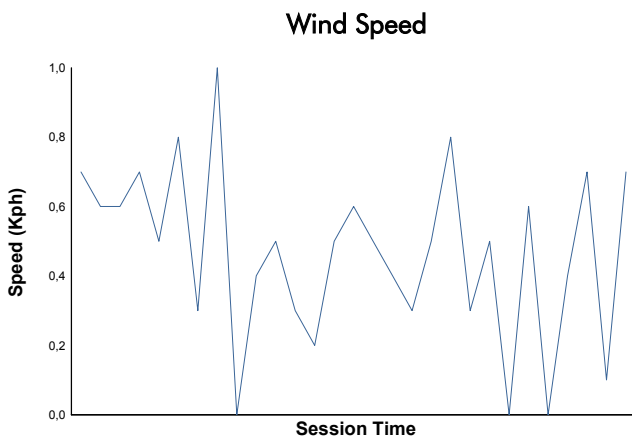

4 Hours of Portimao Porsche Carrera Cup France Race 2

Weather Report

Track Status: **DRY**