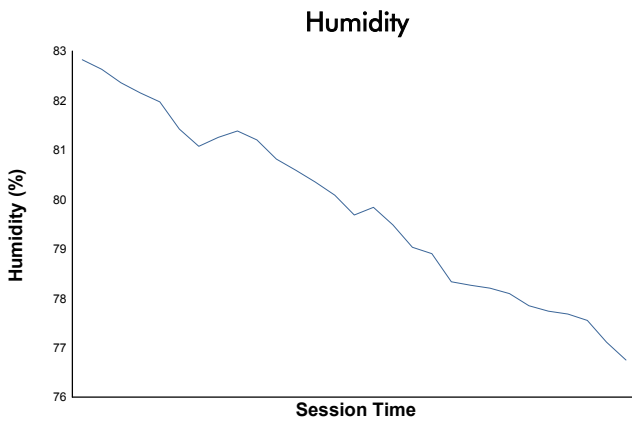

4 Hours of Portimao Porsche Carrera Cup France Race 2

Weather Report

Track Status: **DRY**