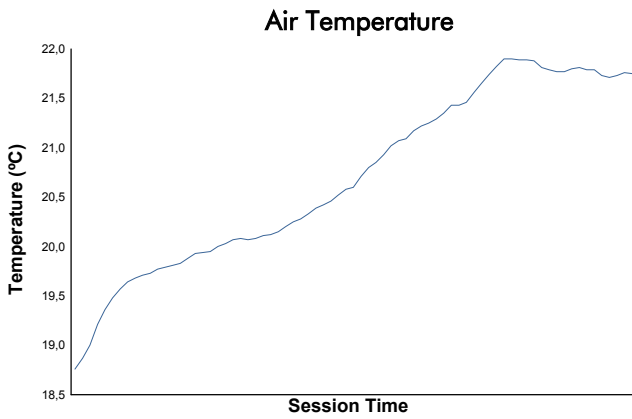

ELMS Rookie Test
4 Hours of Portimao
Morning Test
Weather Report

Track Status: **DRY**