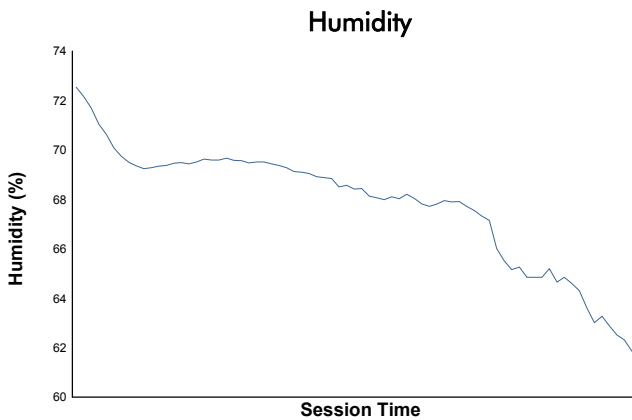

ELMS Rookie Test
4 Hours of Portimao
Morning Test
Weather Report

Track Status: **DRY**