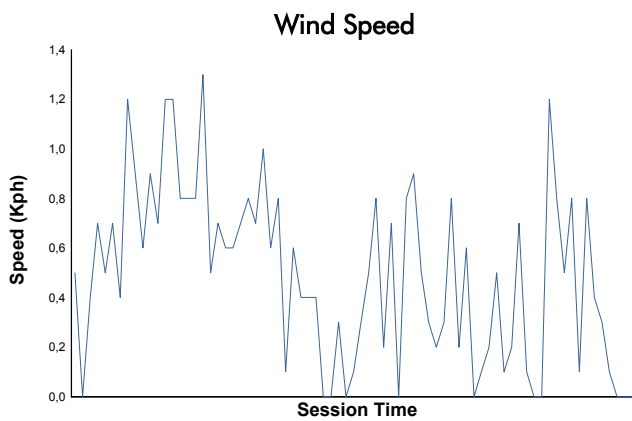

ELMS Rookie Test
4 Hours of Portimao
Morning Test
Weather Report

Track Status: **DRY**