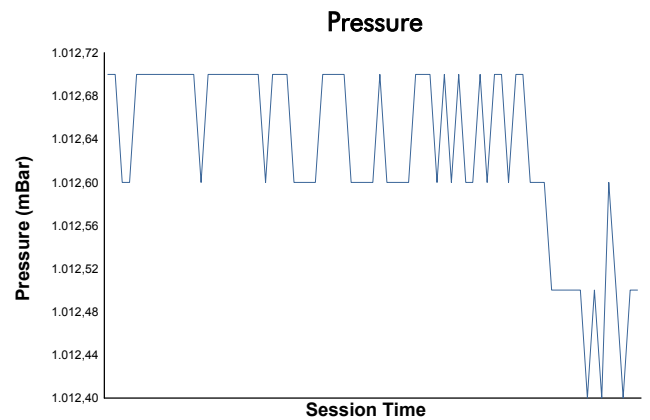

ELMS Rookie Test
4 Hours of Portimao
Morning Test
Weather Report

Track Status: **DRY**