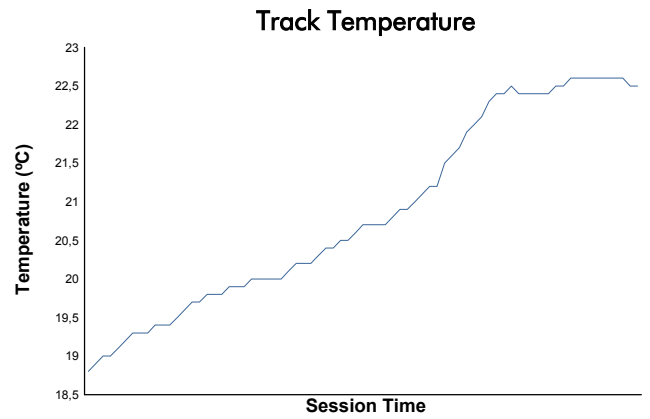

ELMS Rookie Test
4 Hours of Portimao
Morning Test
Weather Report

Track Status: **DRY**