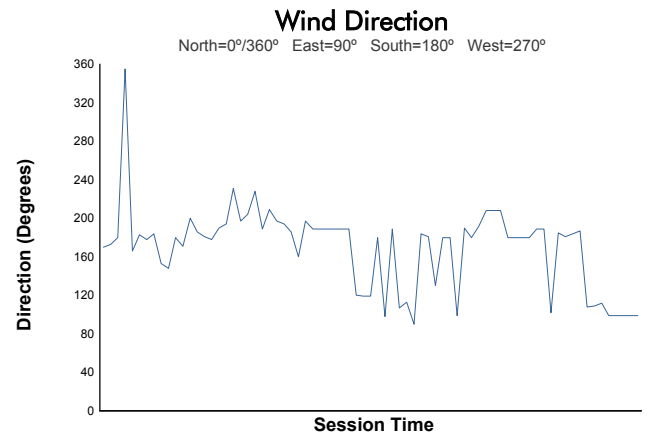

ELMS Rookie Test
4 Hours of Portimao
Morning Test
Weather Report

Track Status: **DRY**