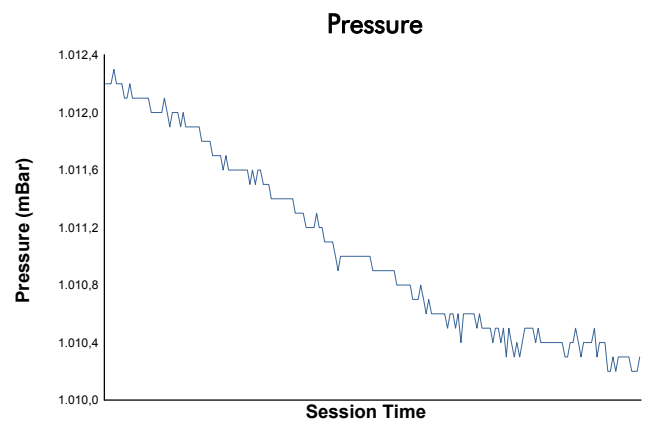

ELMS Rookie Test
4 Hours of Portimao
Afternoon Test

Weather Report

Track Status: **DRY**