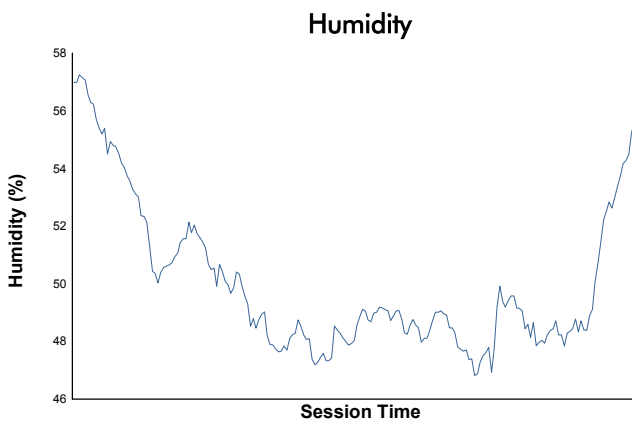

ELMS Rookie Test
4 Hours of Portimao
Afternoon Test

Weather Report

Track Status: **DRY**