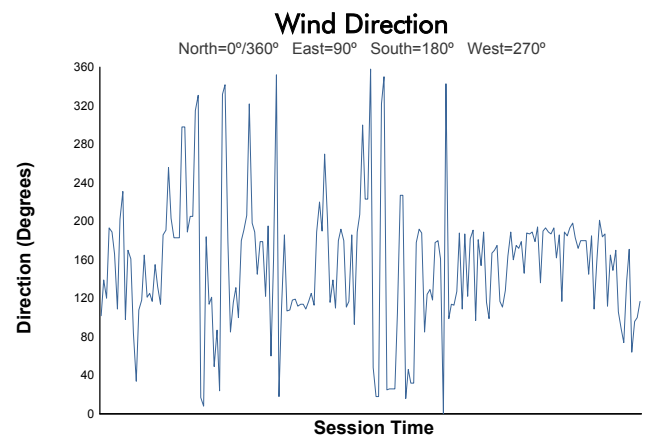

ELMS Rookie Test
4 Hours of Portimao
Afternoon Test

Weather Report

Track Status: **DRY**