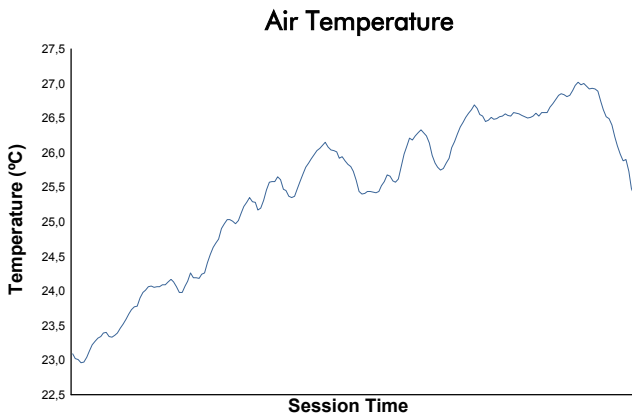

ELMS Rookie Test
4 Hours of Portimao
Afternoon Test

Weather Report

Track Status: **DRY**