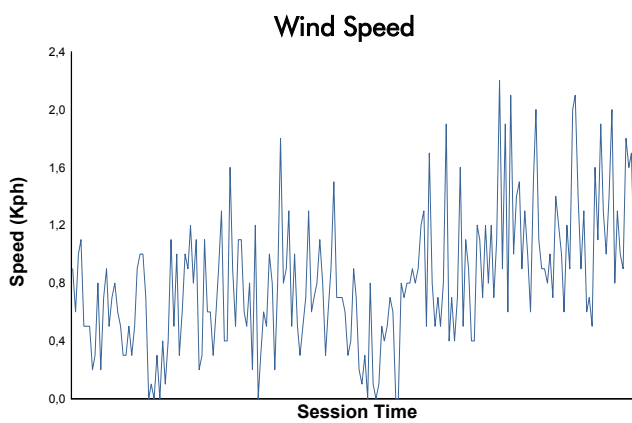

ELMS Rookie Test
4 Hours of Portimao
Afternoon Test

Weather Report

Track Status: **DRY**