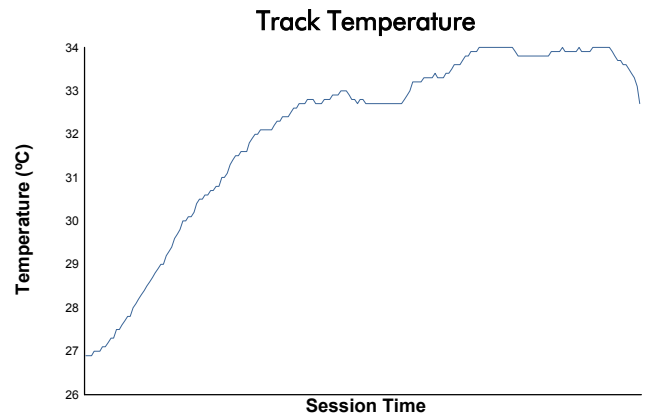

ELMS Rookie Test
4 Hours of Portimao
Afternoon Test

Weather Report

Track Status: **DRY**