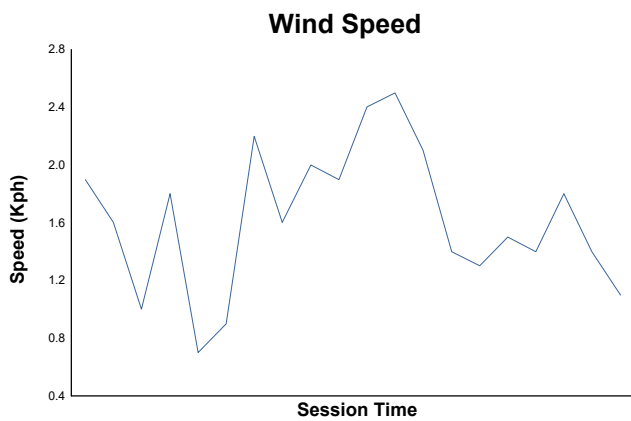

European Le Mans Series
4 Hours of Barcelona
Qualifying Practice - LMP2 Pro/Am

Weather Report

Track Status: **DRY**