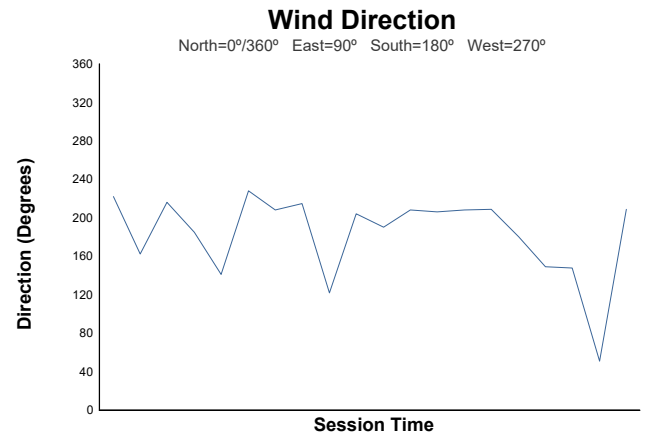

European Le Mans Series
4 Hours of Barcelona
Qualifying Practice - LMP2 Pro/Am

Weather Report

Track Status: **DRY**