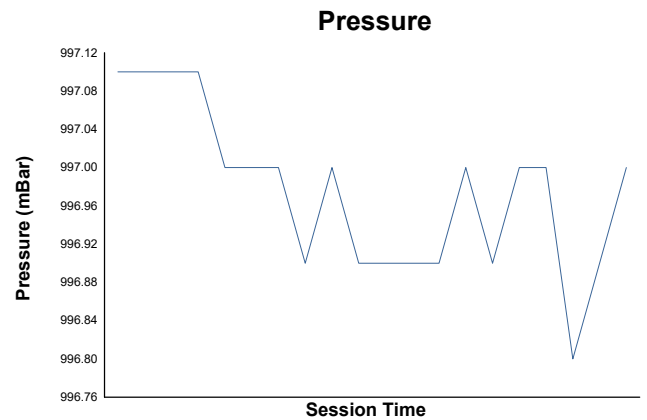

European Le Mans Series
4 Hours of Barcelona
Qualifying Practice - LMP2 Pro/Am

Weather Report

Track Status: **DRY**