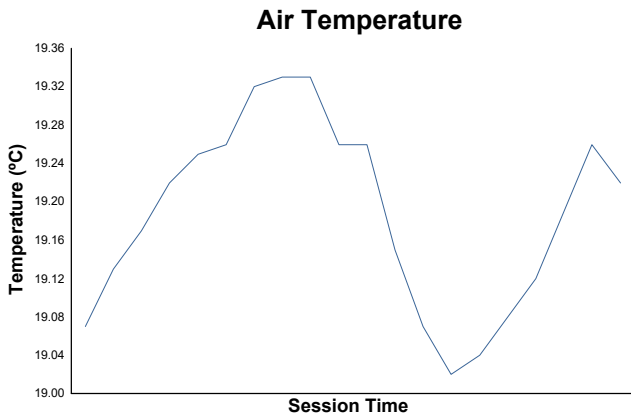

European Le Mans Series
4 Hours of Barcelona
Qualifying Practice - LMP2 Pro/Am

Weather Report

Track Status: **DRY**