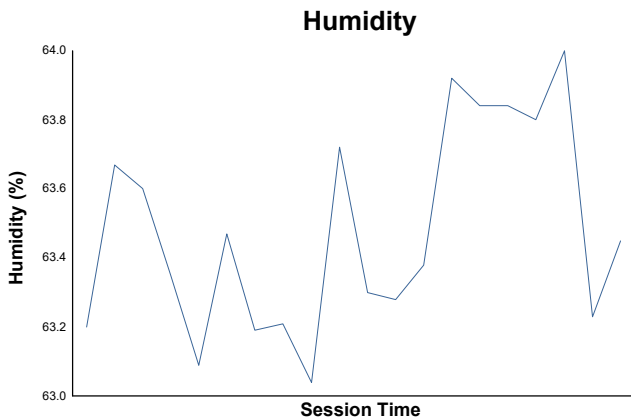

European Le Mans Series
4 Hours of Barcelona
Qualifying Practice - LMP2 Pro/Am

Weather Report

Track Status: **DRY**