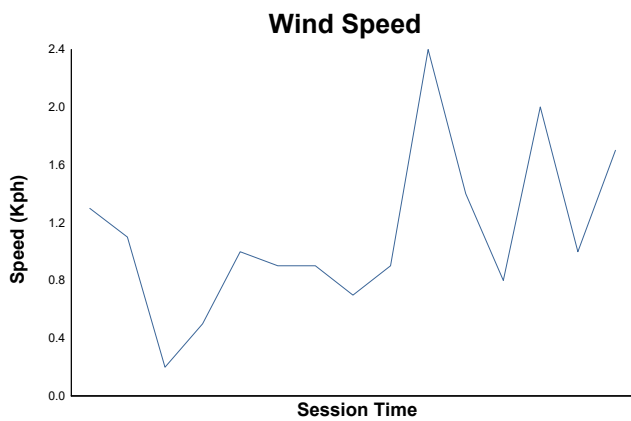

European Le Mans Series
4 Hours of Barcelona
Qualifying Practice - LMP2

Weather Report

Track Status: **DRY**