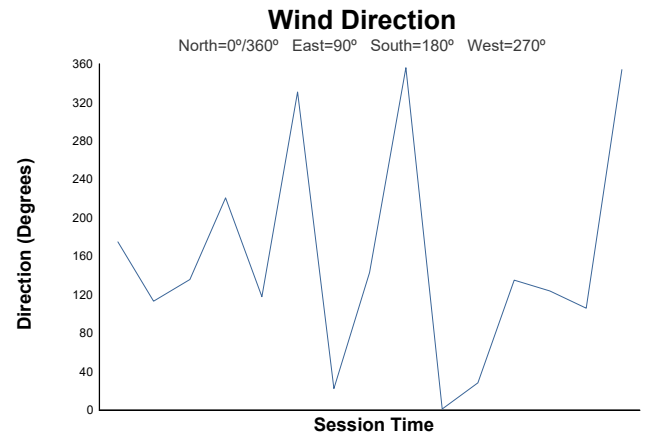

European Le Mans Series
4 Hours of Barcelona
Qualifying Practice - LMP2

Weather Report

Track Status: **DRY**