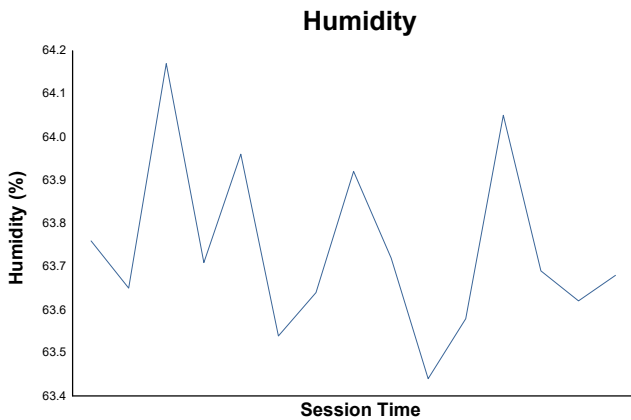

European Le Mans Series
4 Hours of Barcelona
Qualifying Practice - LMP2

Weather Report

Track Status: **DRY**