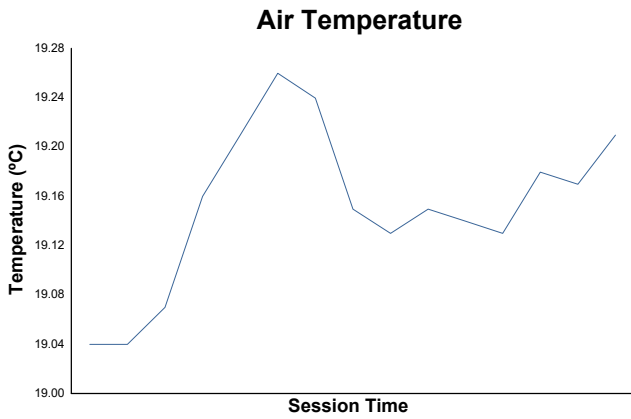

European Le Mans Series
4 Hours of Barcelona
Qualifying Practice - LMP2

Weather Report

Track Status: **DRY**