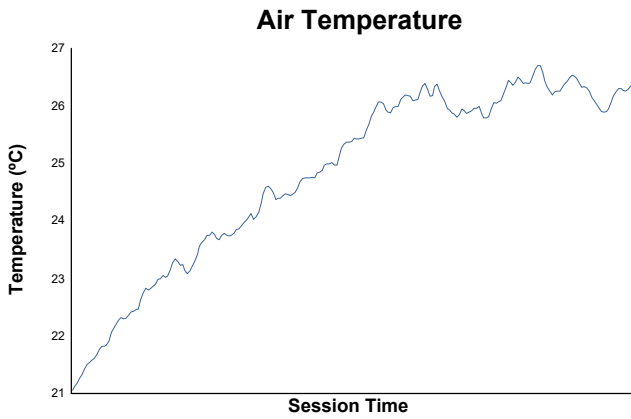

European Le Mans Series
4 Hours of Barcelona
Race

Weather Report

Track Status: **DRY**