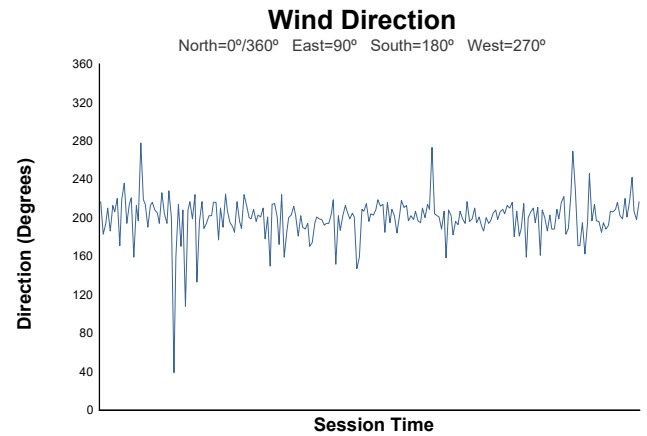

European Le Mans Series
4 Hours of Barcelona
Race

Weather Report

Track Status: **DRY**