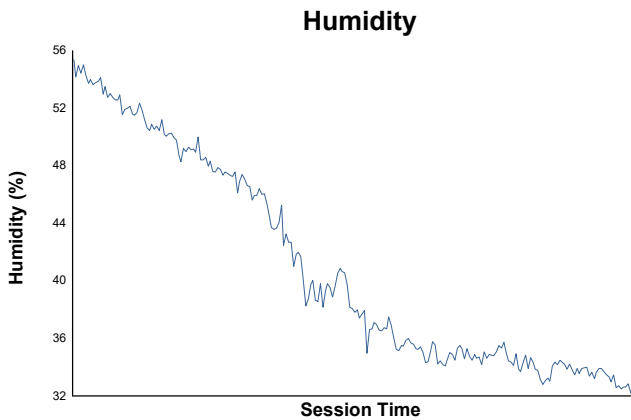

European Le Mans Series
4 Hours of Barcelona
Race

Weather Report

Track Status: **DRY**