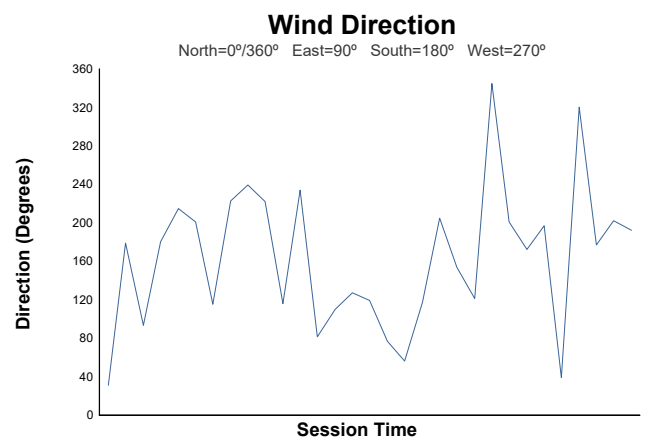

4 Hours of Barcelona Porsche Carrera Cup France Race 1

Weather Report

Track Status: **DRY**