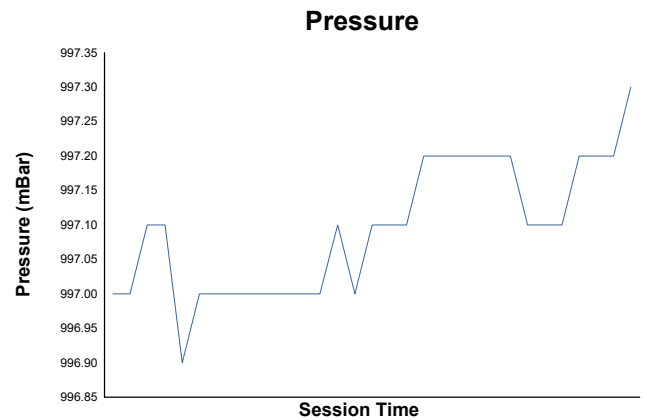

4 Hours of Barcelona Porsche Carrera Cup France Race 1

Weather Report

Track Status: **DRY**