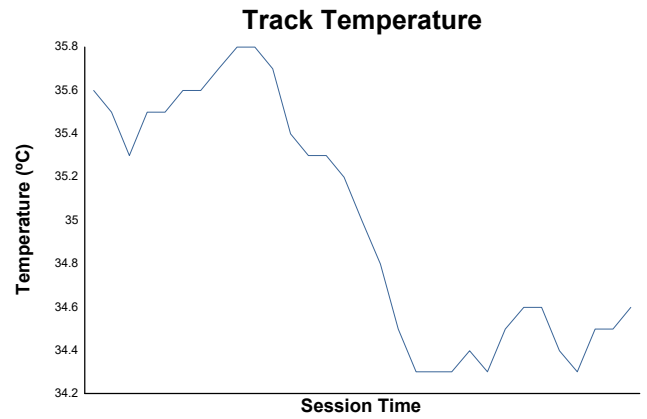

4 Hours of Barcelona Porsche Carrera Cup France Race 1

Weather Report

Track Status: **DRY**