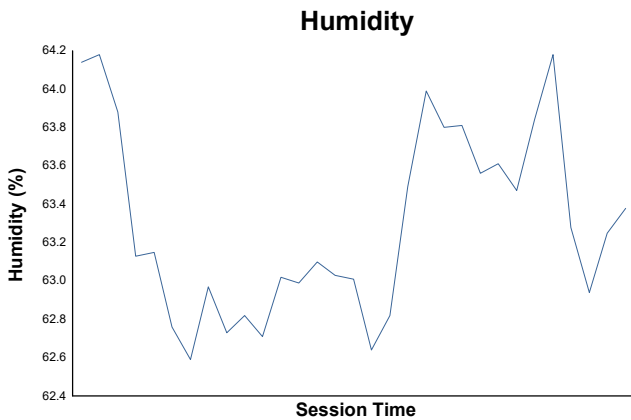

4 Hours of Barcelona Porsche Carrera Cup France Race 1

Weather Report

Track Status: **DRY**