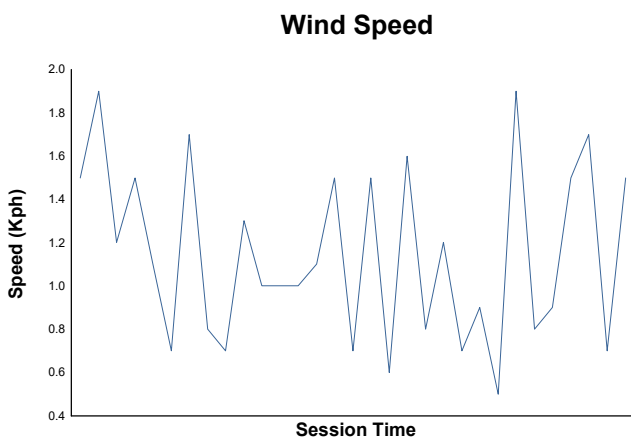

4 Hours of Barcelona Porsche Carrera Cup France Race 1

Weather Report

Track Status: **DRY**