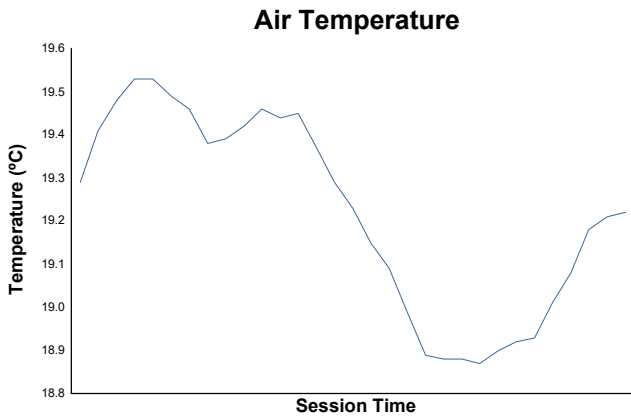

4 Hours of Barcelona Porsche Carrera Cup France Race 1

Weather Report

Track Status: **DRY**