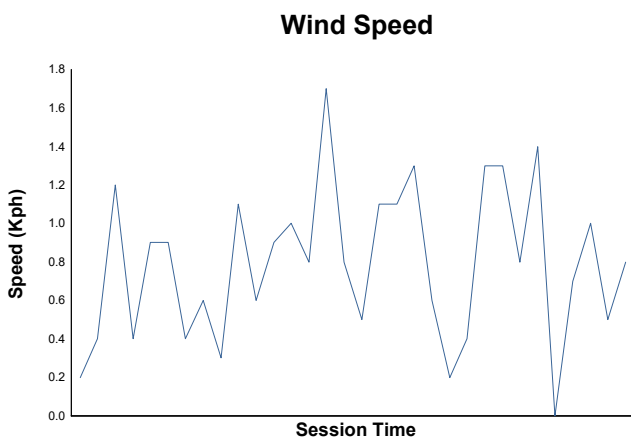

### Weather Report

Track Status: **DRY**