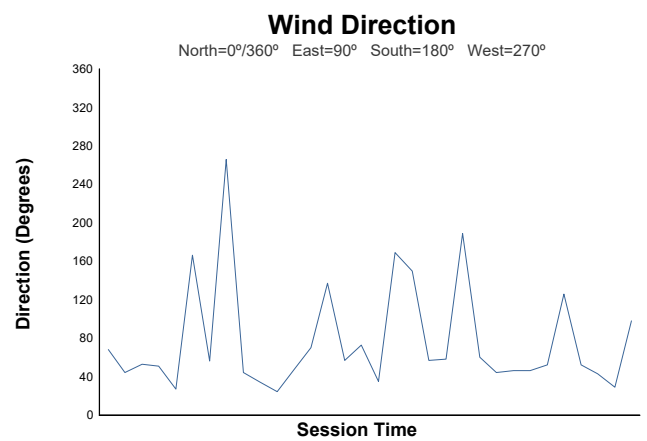

### 4 Hours of Barcelona Porsche Carrera Cup France Race 2

### Weather Report

Track Status: **DRY**